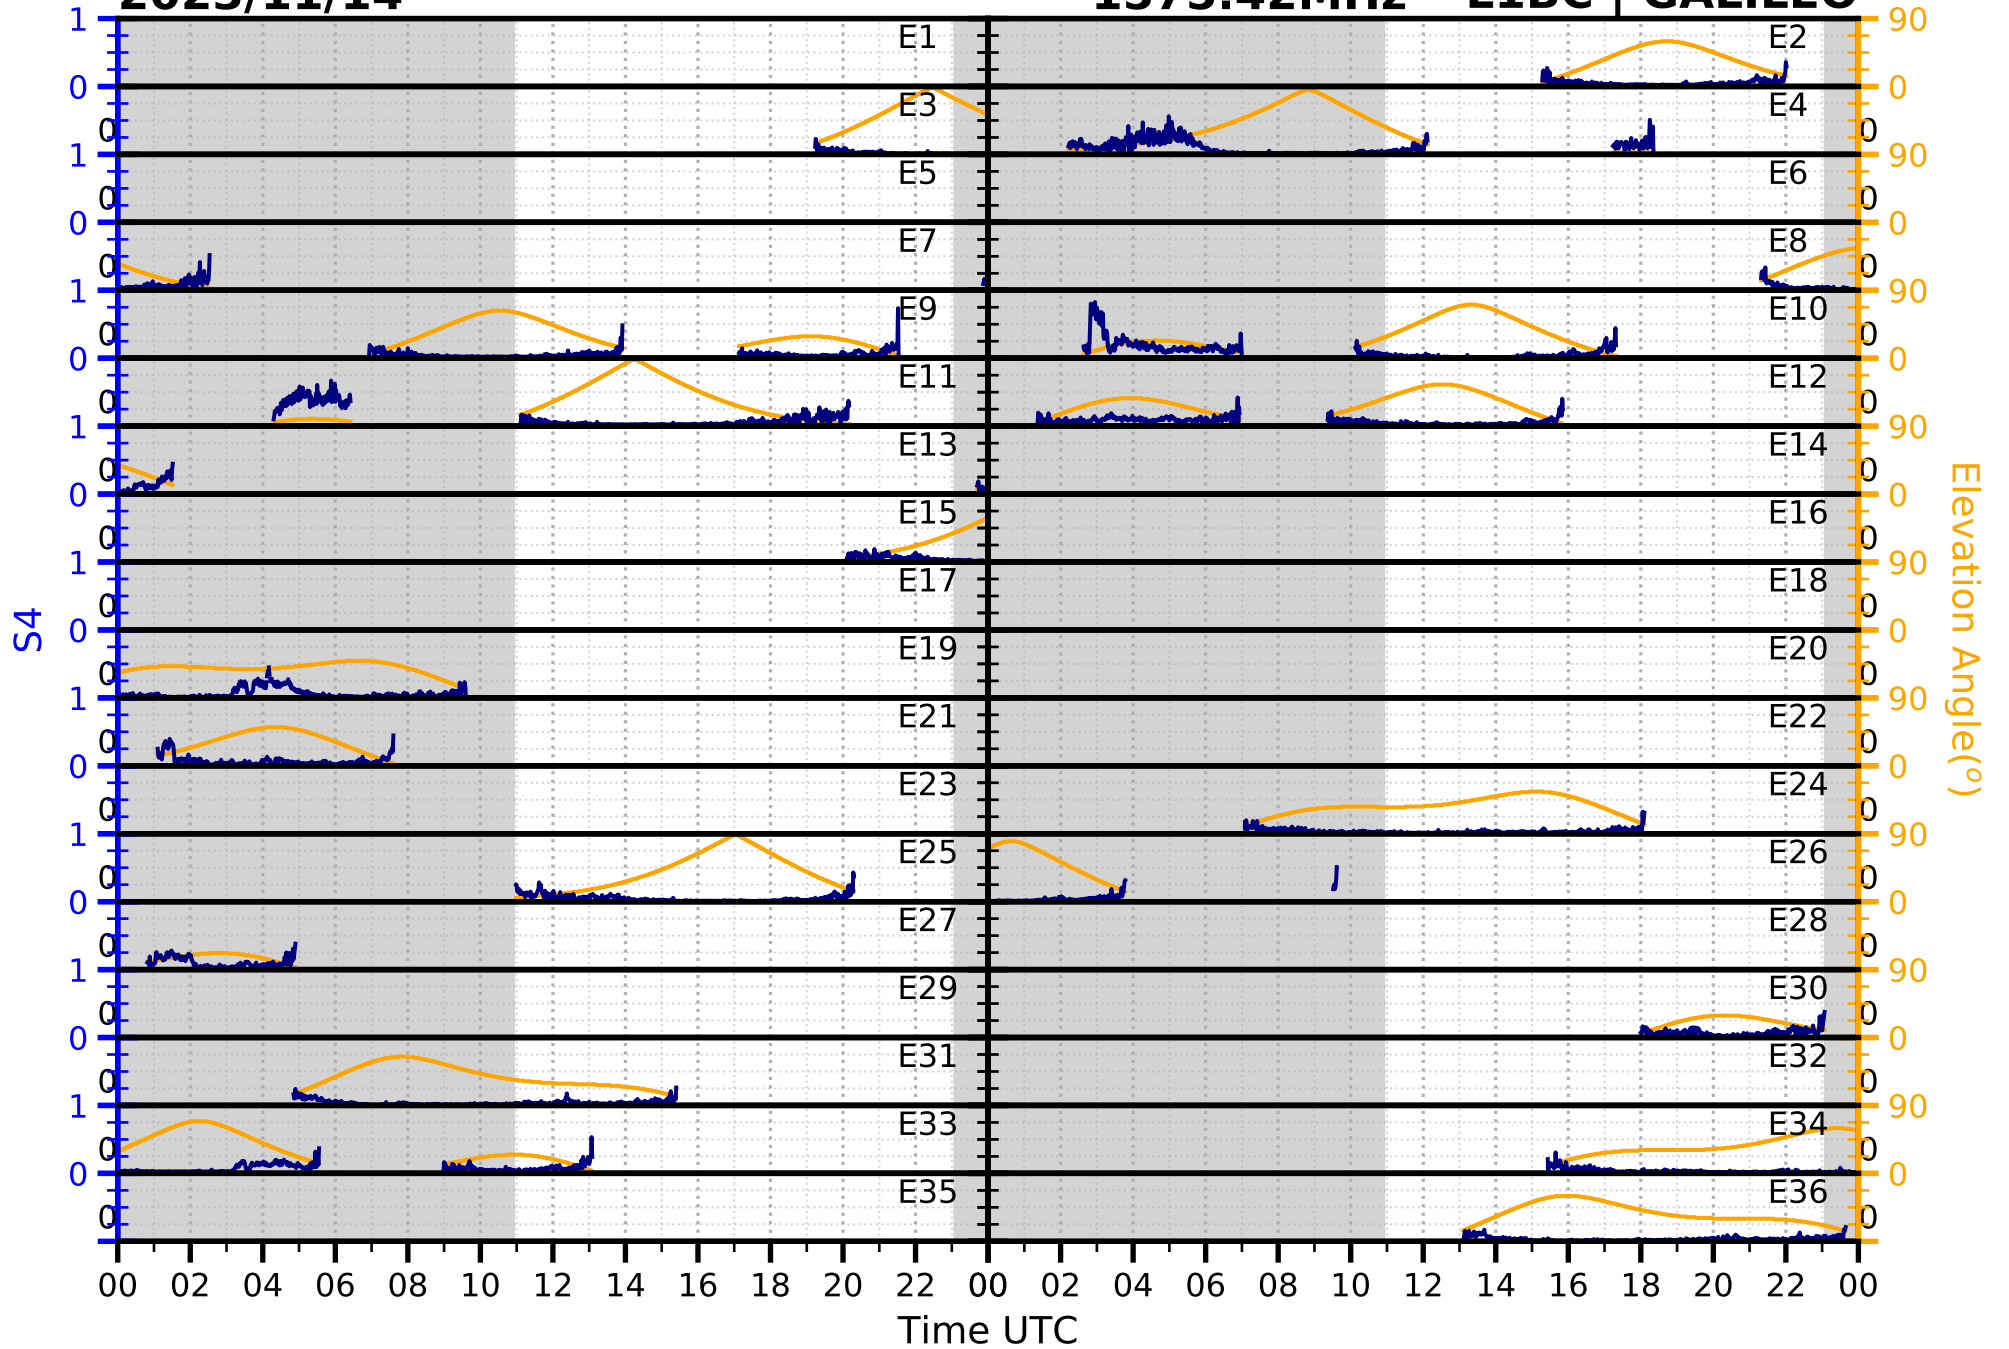

2023/11/14

S4 1575.42MHz

L1CA | GPS

2023/11/14

S4

1575.42MHz

L1BC | GALILEO

2023/11/14

S4

1602MHz

L1CA | GLONASS