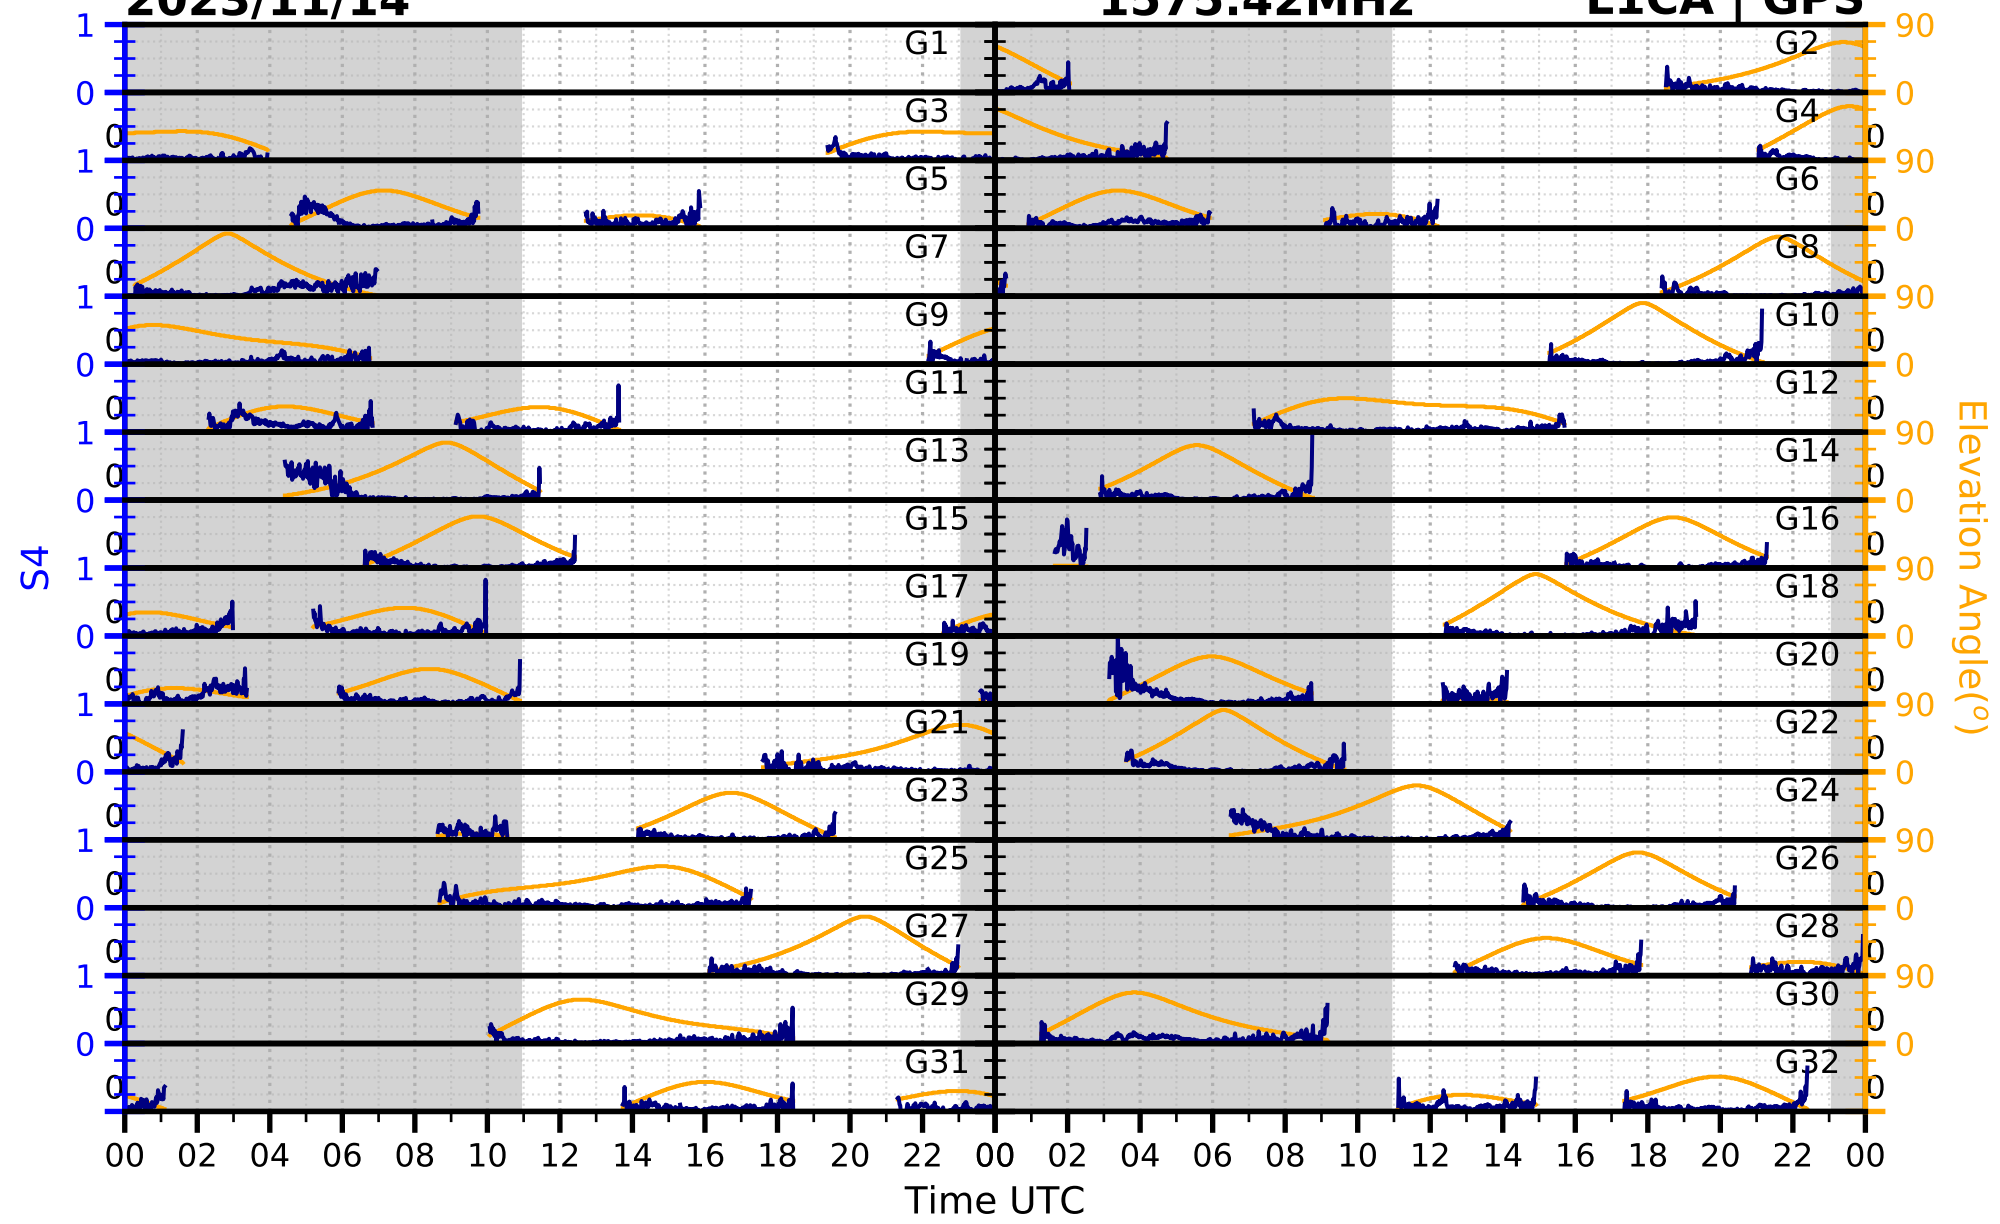

2023/11/14

S4 1575.42MHz

L1CA | GPS

2023/11/14

S4

1575.42MHz

L1BC | GALILEO

2023/11/14

S4

1602MHz

L1CA | GLONASS