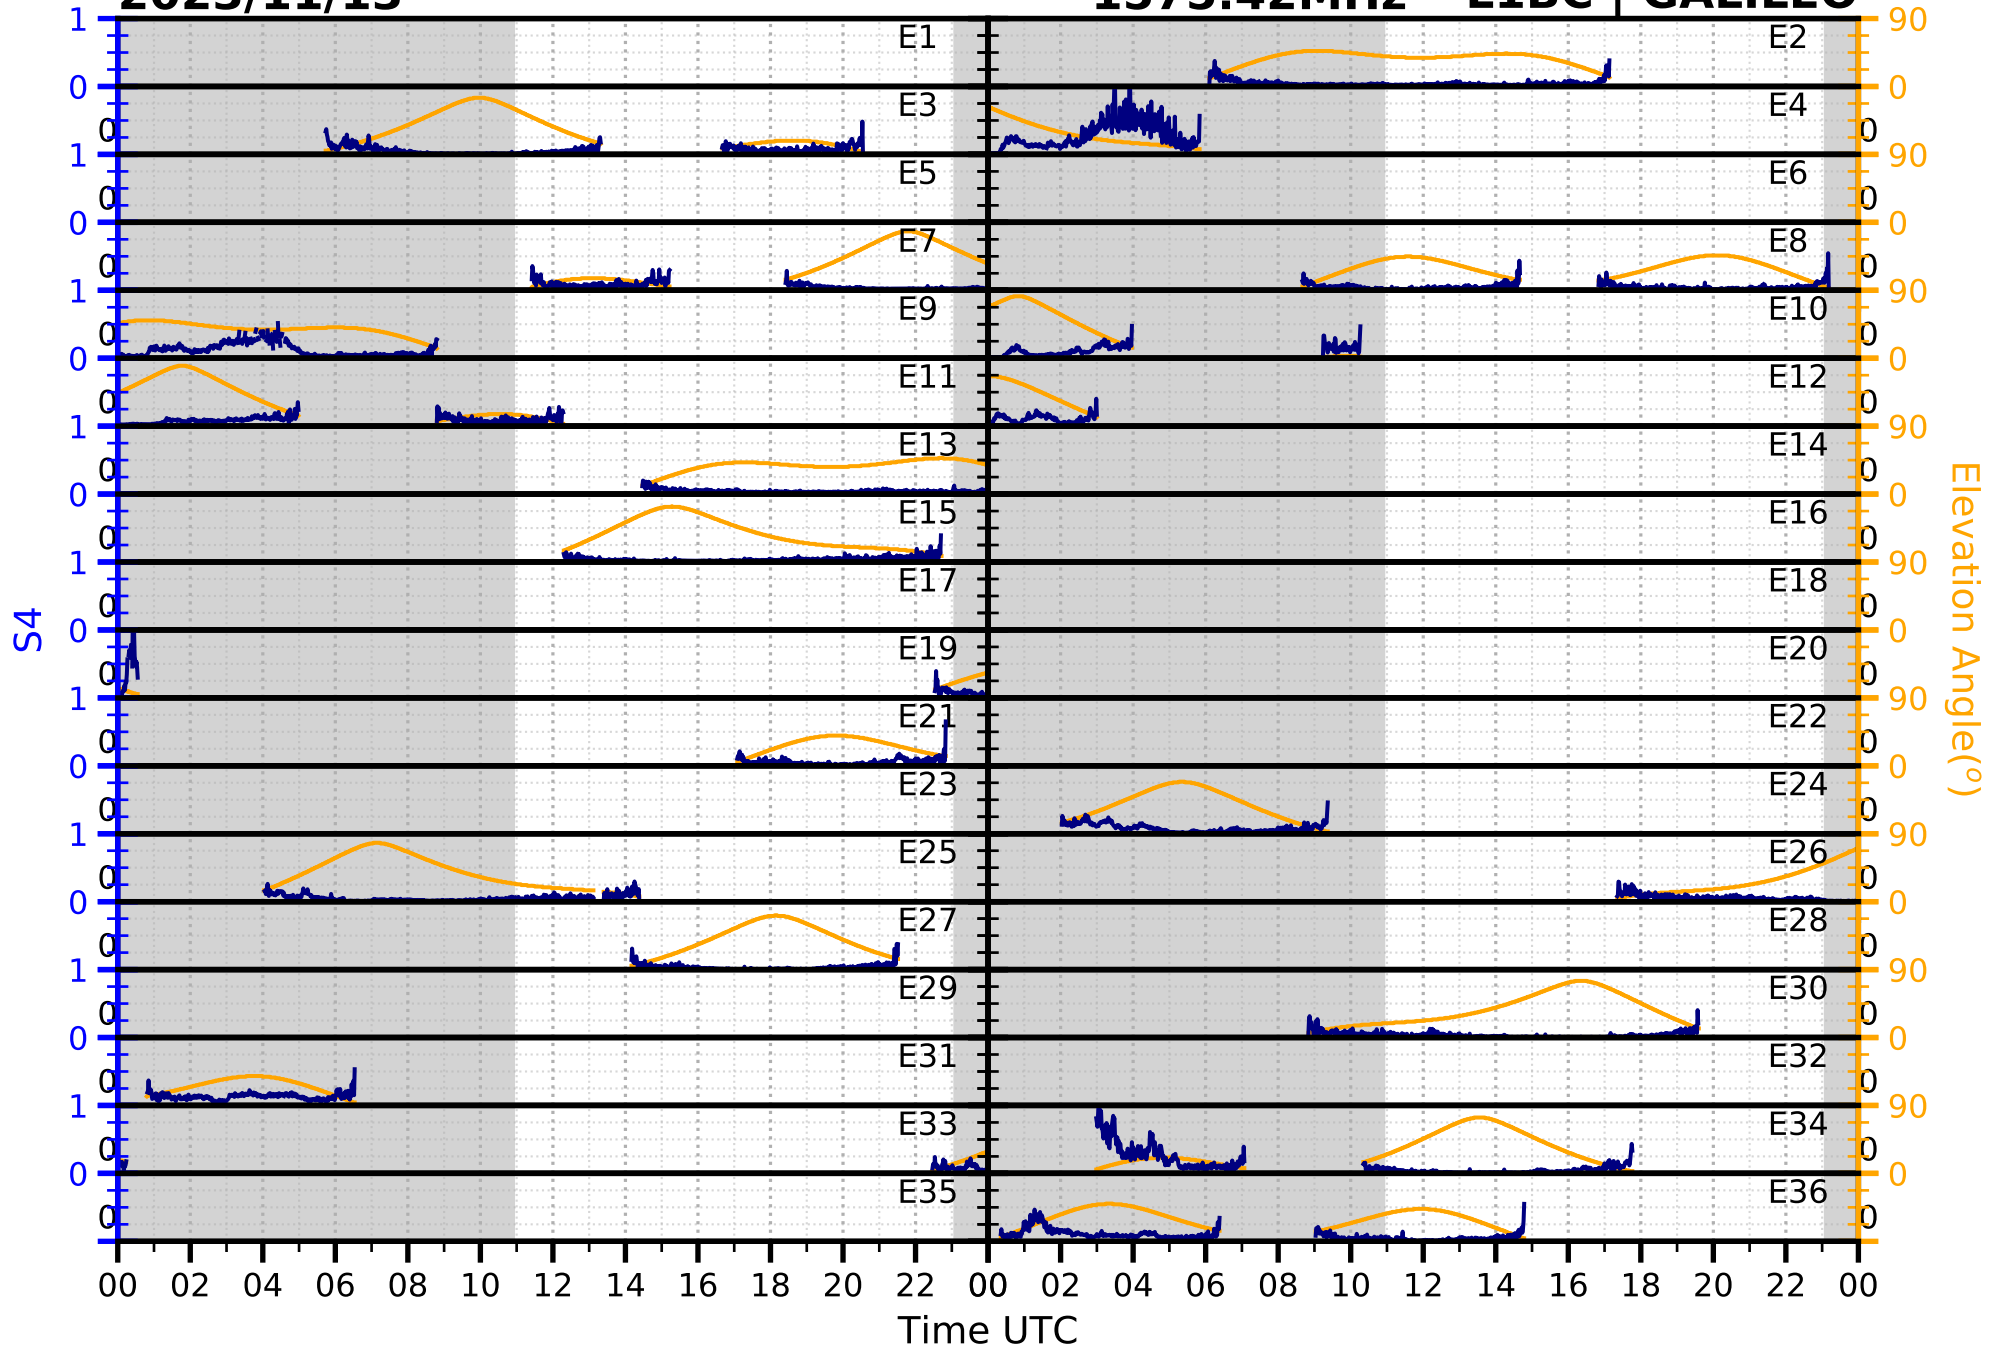

2023/11/13

S4 1575.42MHz

L1CA | GPS

2023/11/13

S4

1575.42MHz

L1BC

GALILEO

2023/11/13

S4

1602MHz

L1CA | GLONASS