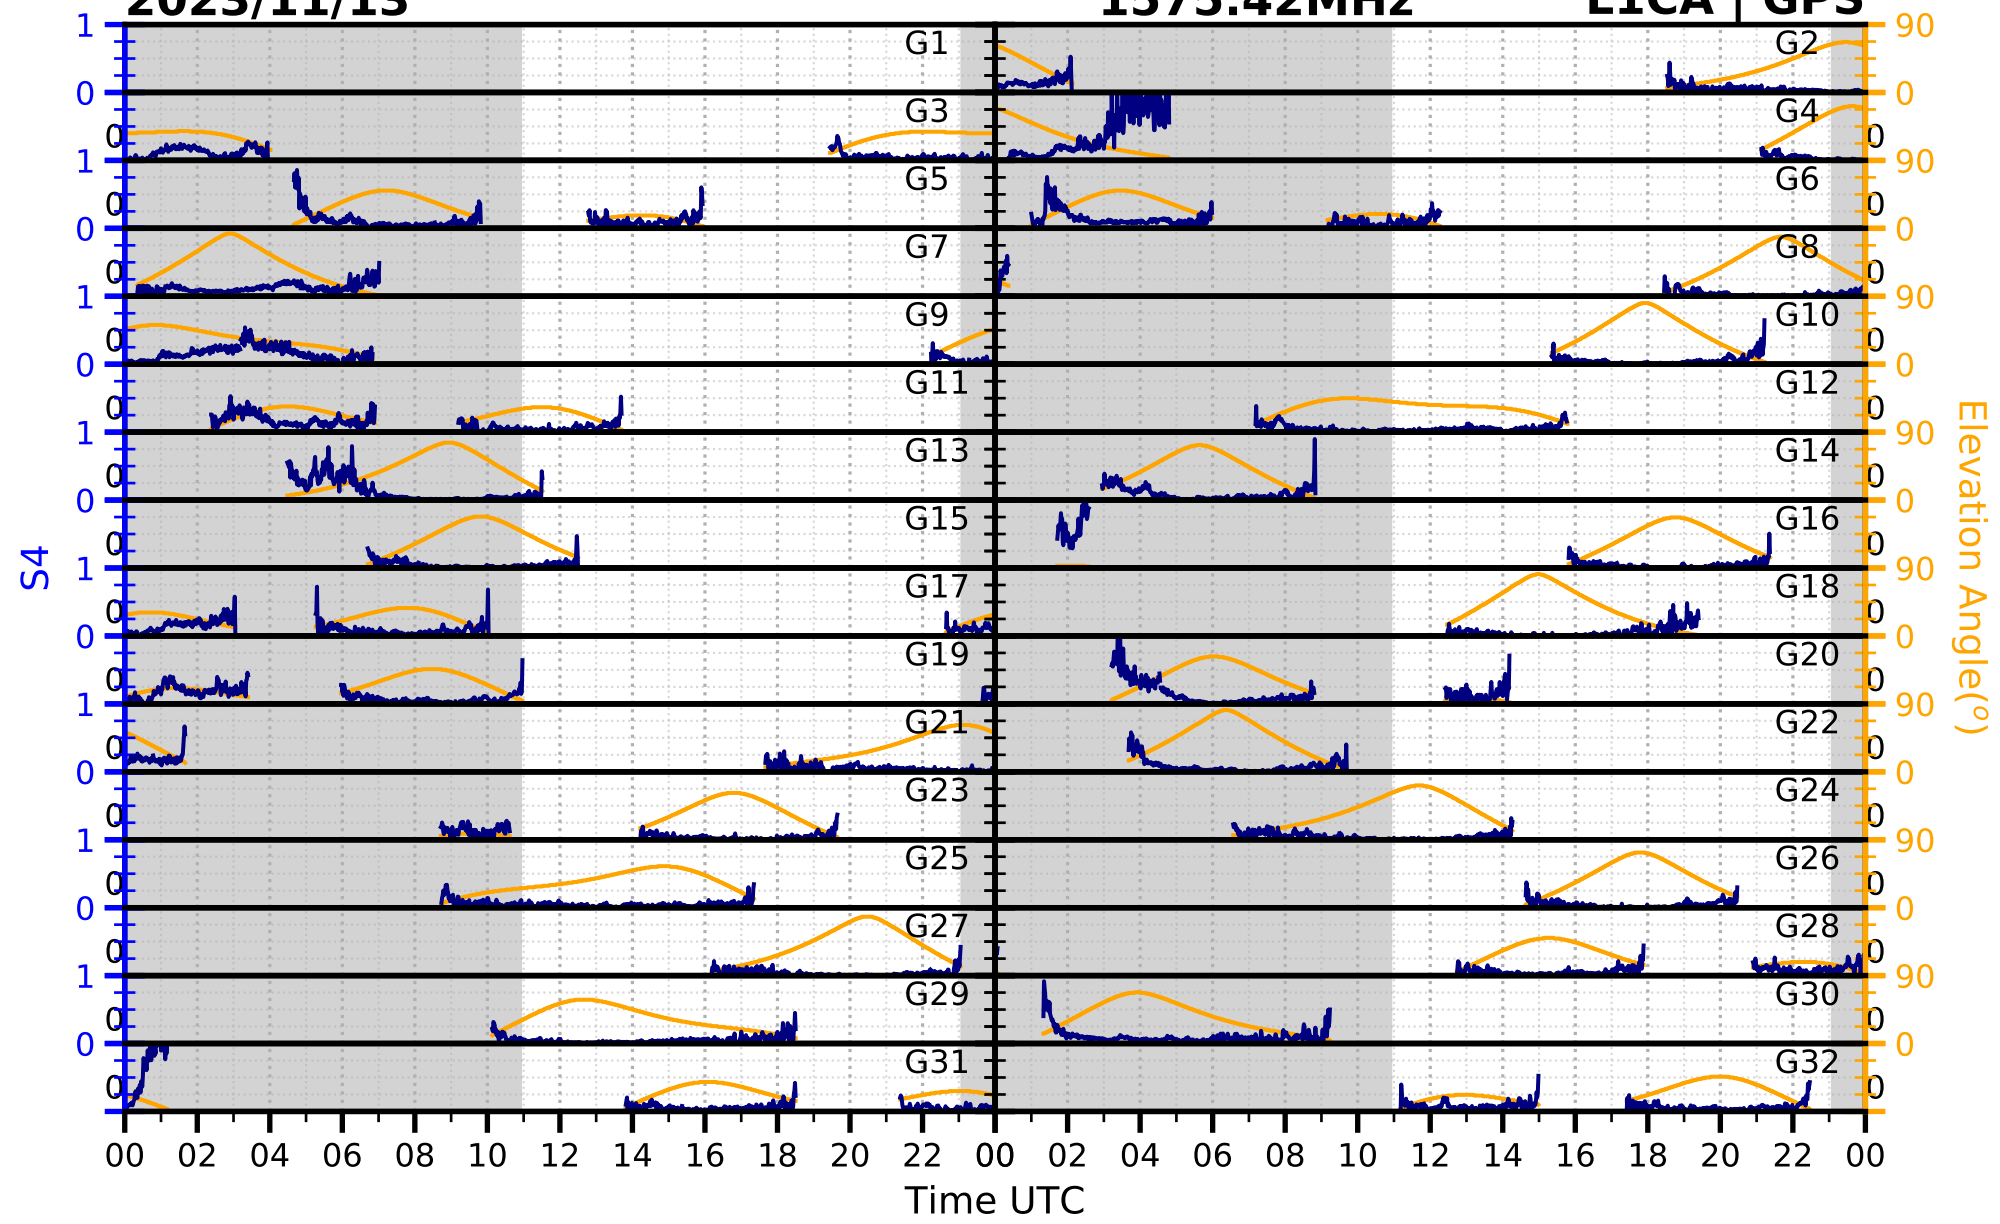

2023/11/13

S4 1575.42MHz

L1CA | GPS

2023/11/13

S4

1575.42MHz

L1BC

GALILEO

2023/11/13

S4

1602MHz

L1CA | GLONASS