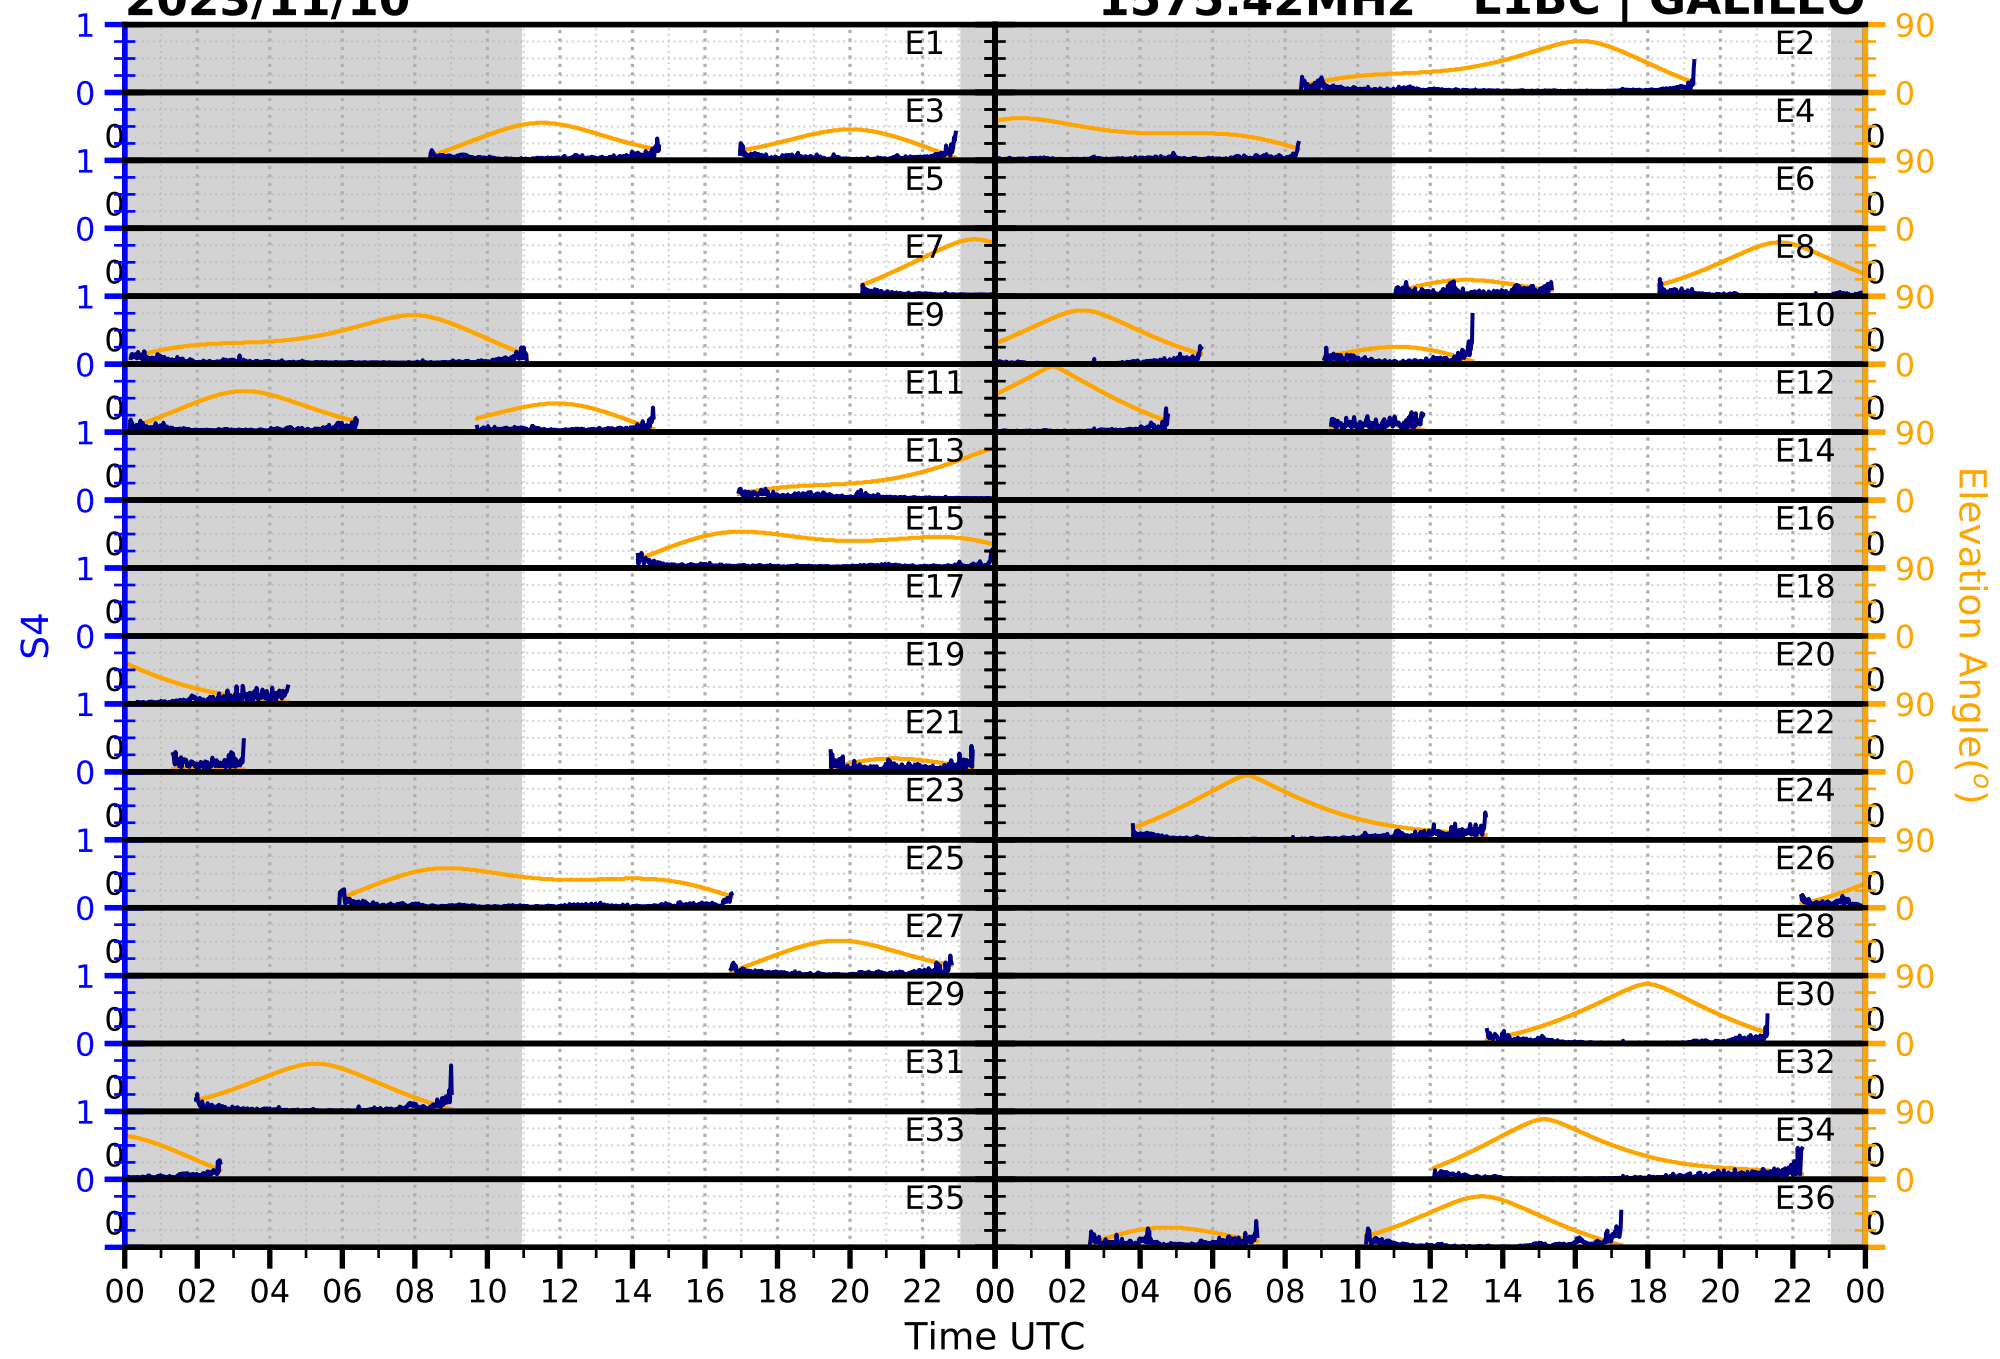

2023/11/10

S4

1575.42MHz

L1CA | GPS

2023/11/10

S4 1575.42MHz L1BC | GALILEO

2023/11/10

S4

1602MHz

L1CA | GLONASS