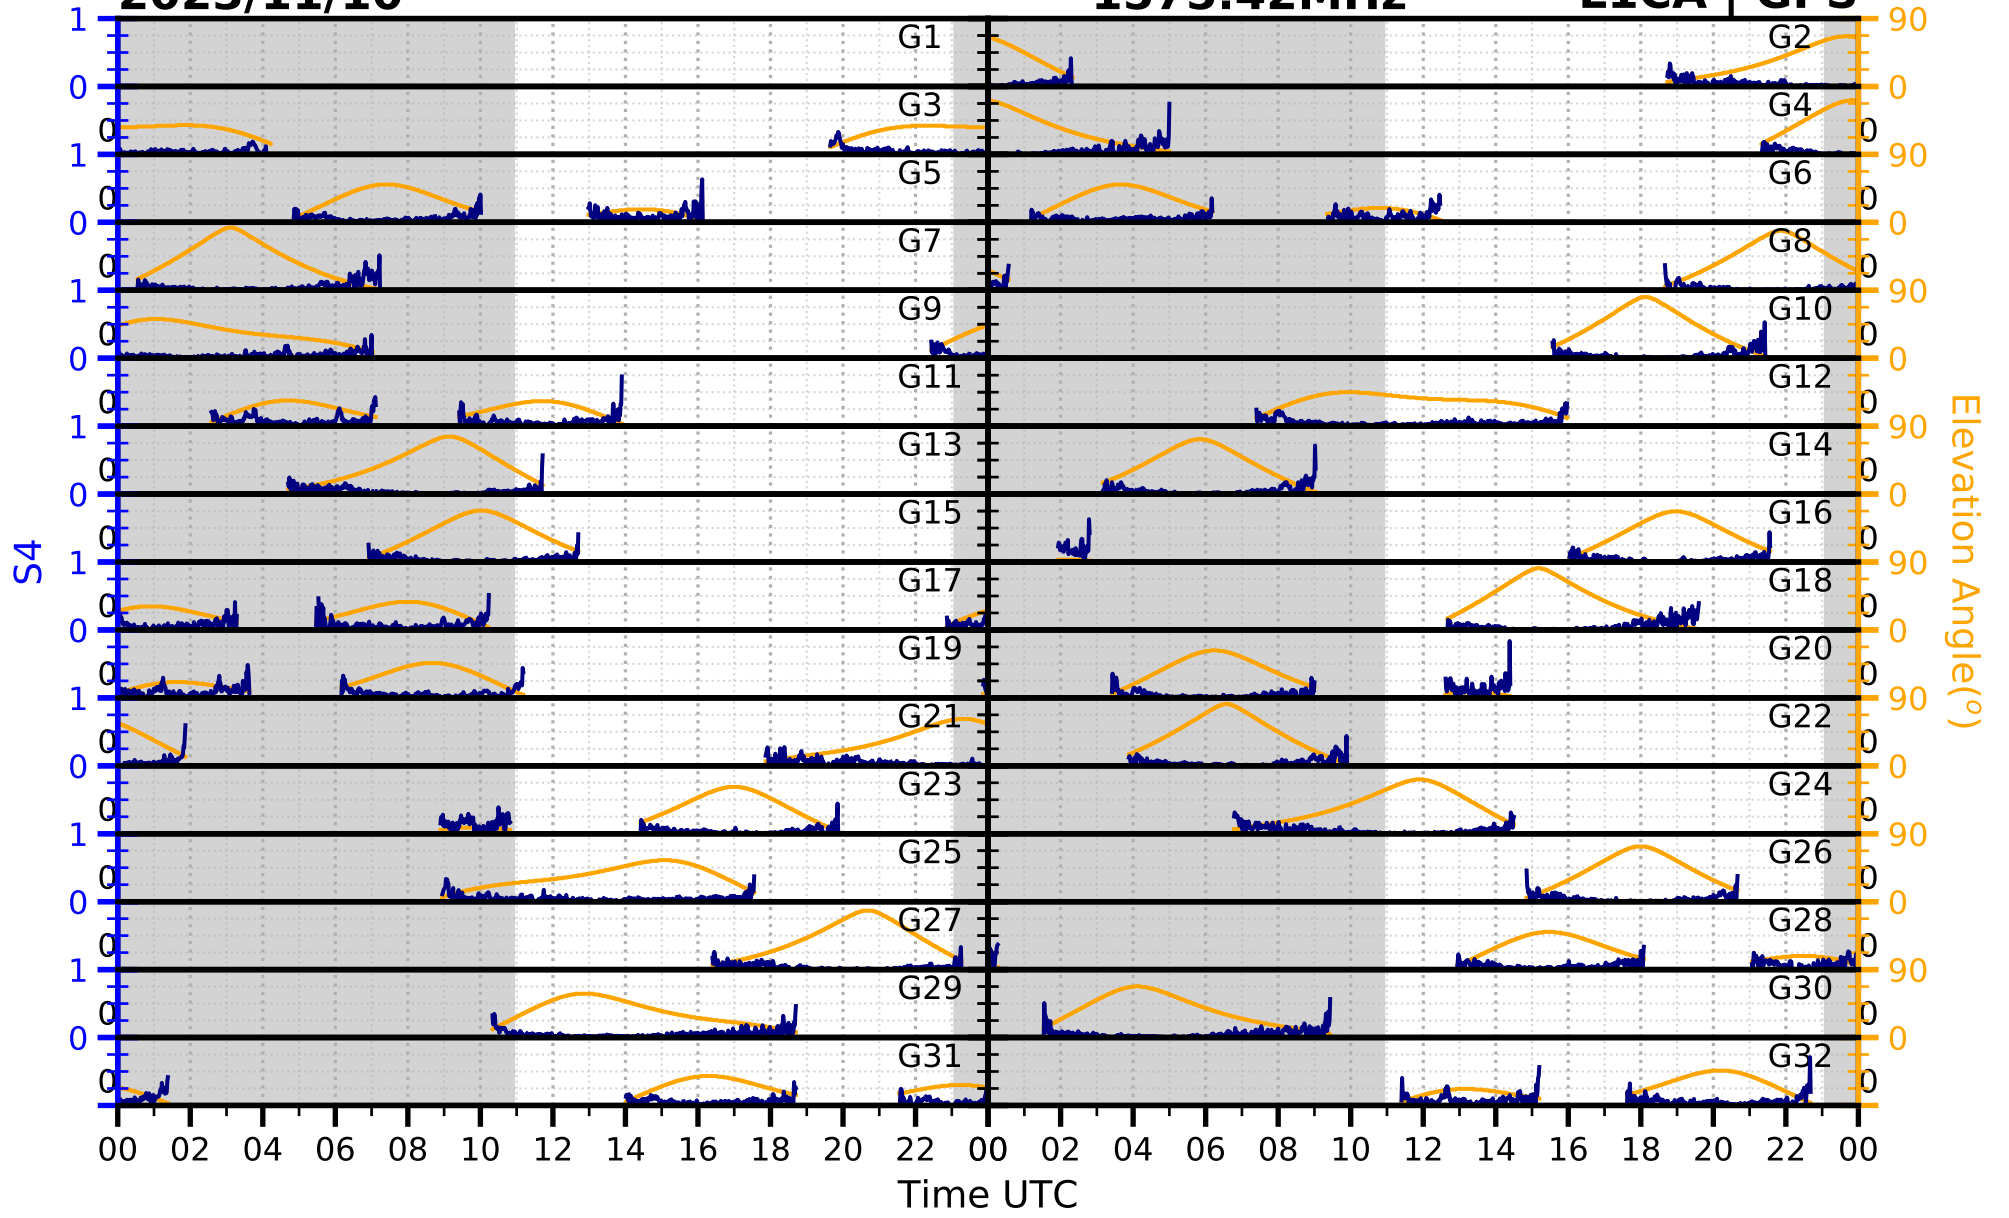

2023/11/10

S4

1575.42MHz

L1CA | GPS

2023/11/10

S4 1575.42MHz L1BC | GALILEO

2023/11/10

S4

1602MHz

L1CA | GLONASS