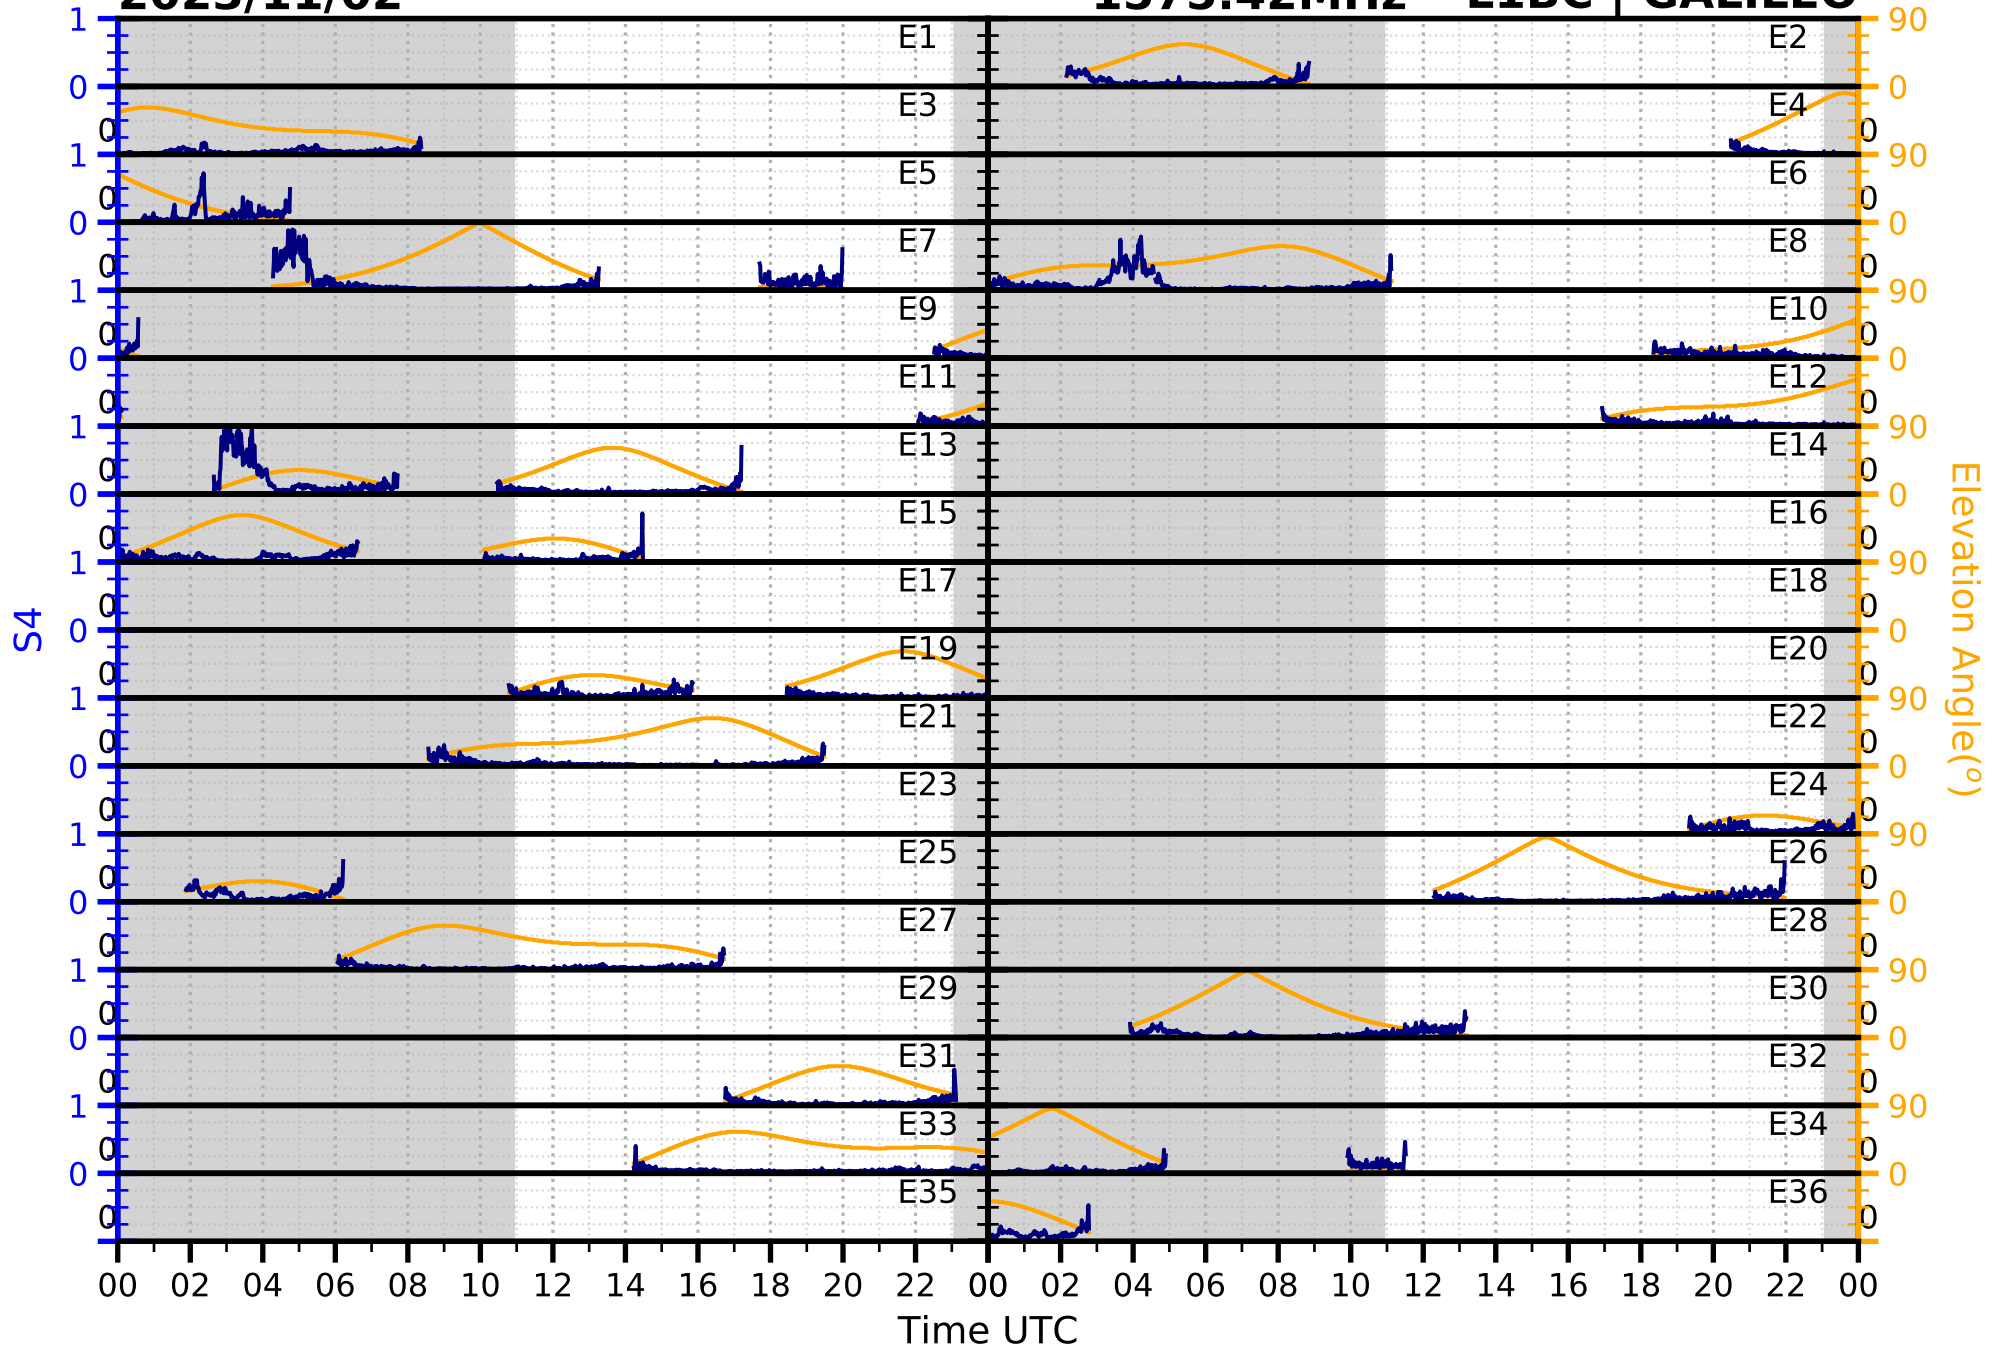

2023/11/02

S4

1575.42MHz

L1CA | GPS

2023/11/02

S4

1575.42MHz

L1BC | GALILEO

2023/11/02

S4

1602MHz

L1CA | GLONASS