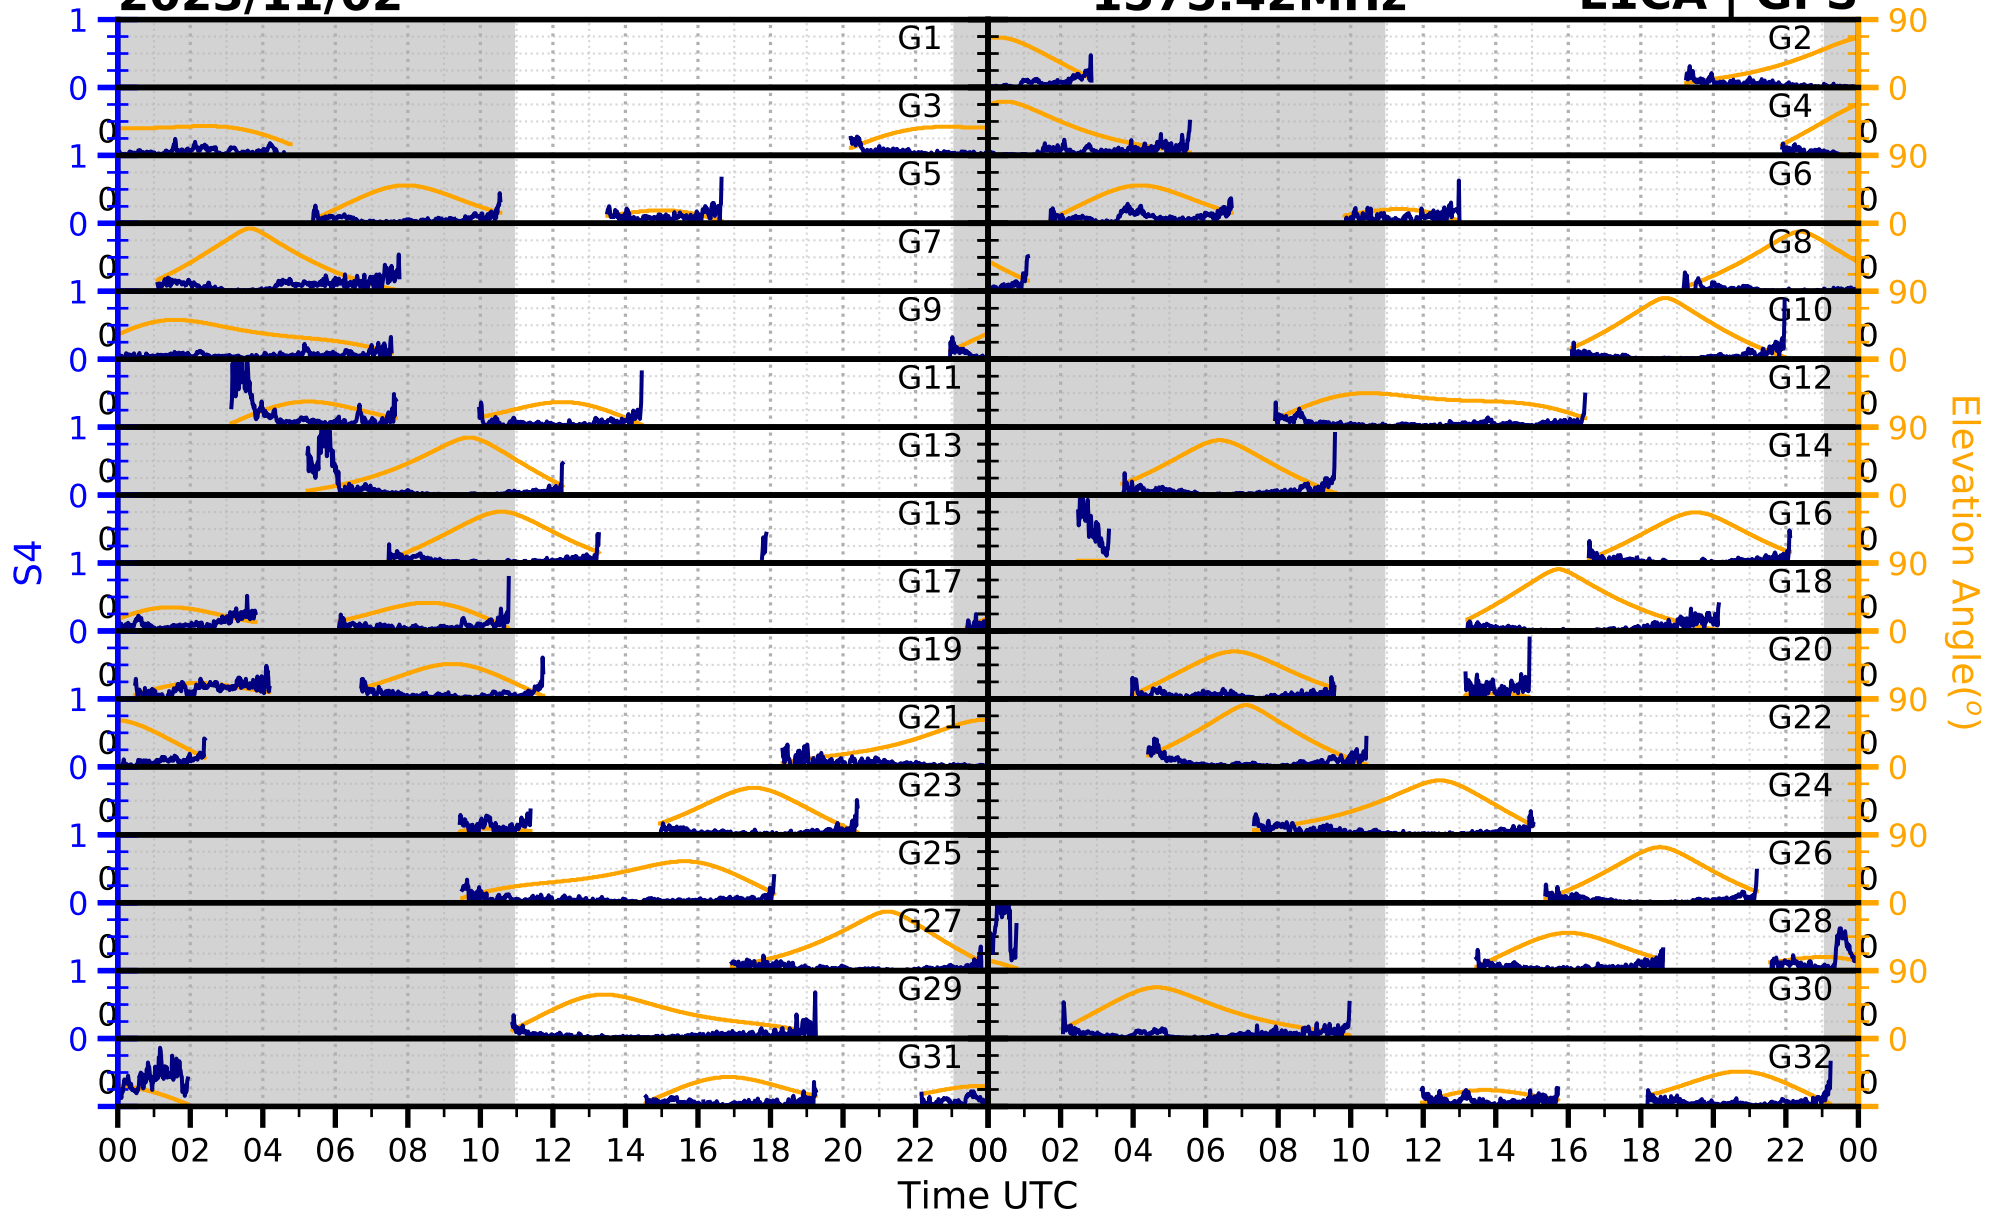

2023/11/02

S4

1575.42MHz

L1CA | GPS

2023/11/02

S4

1575.42MHz

L1BC | GALILEO

2023/11/02

S4

1602MHz

L1CA | GLONASS