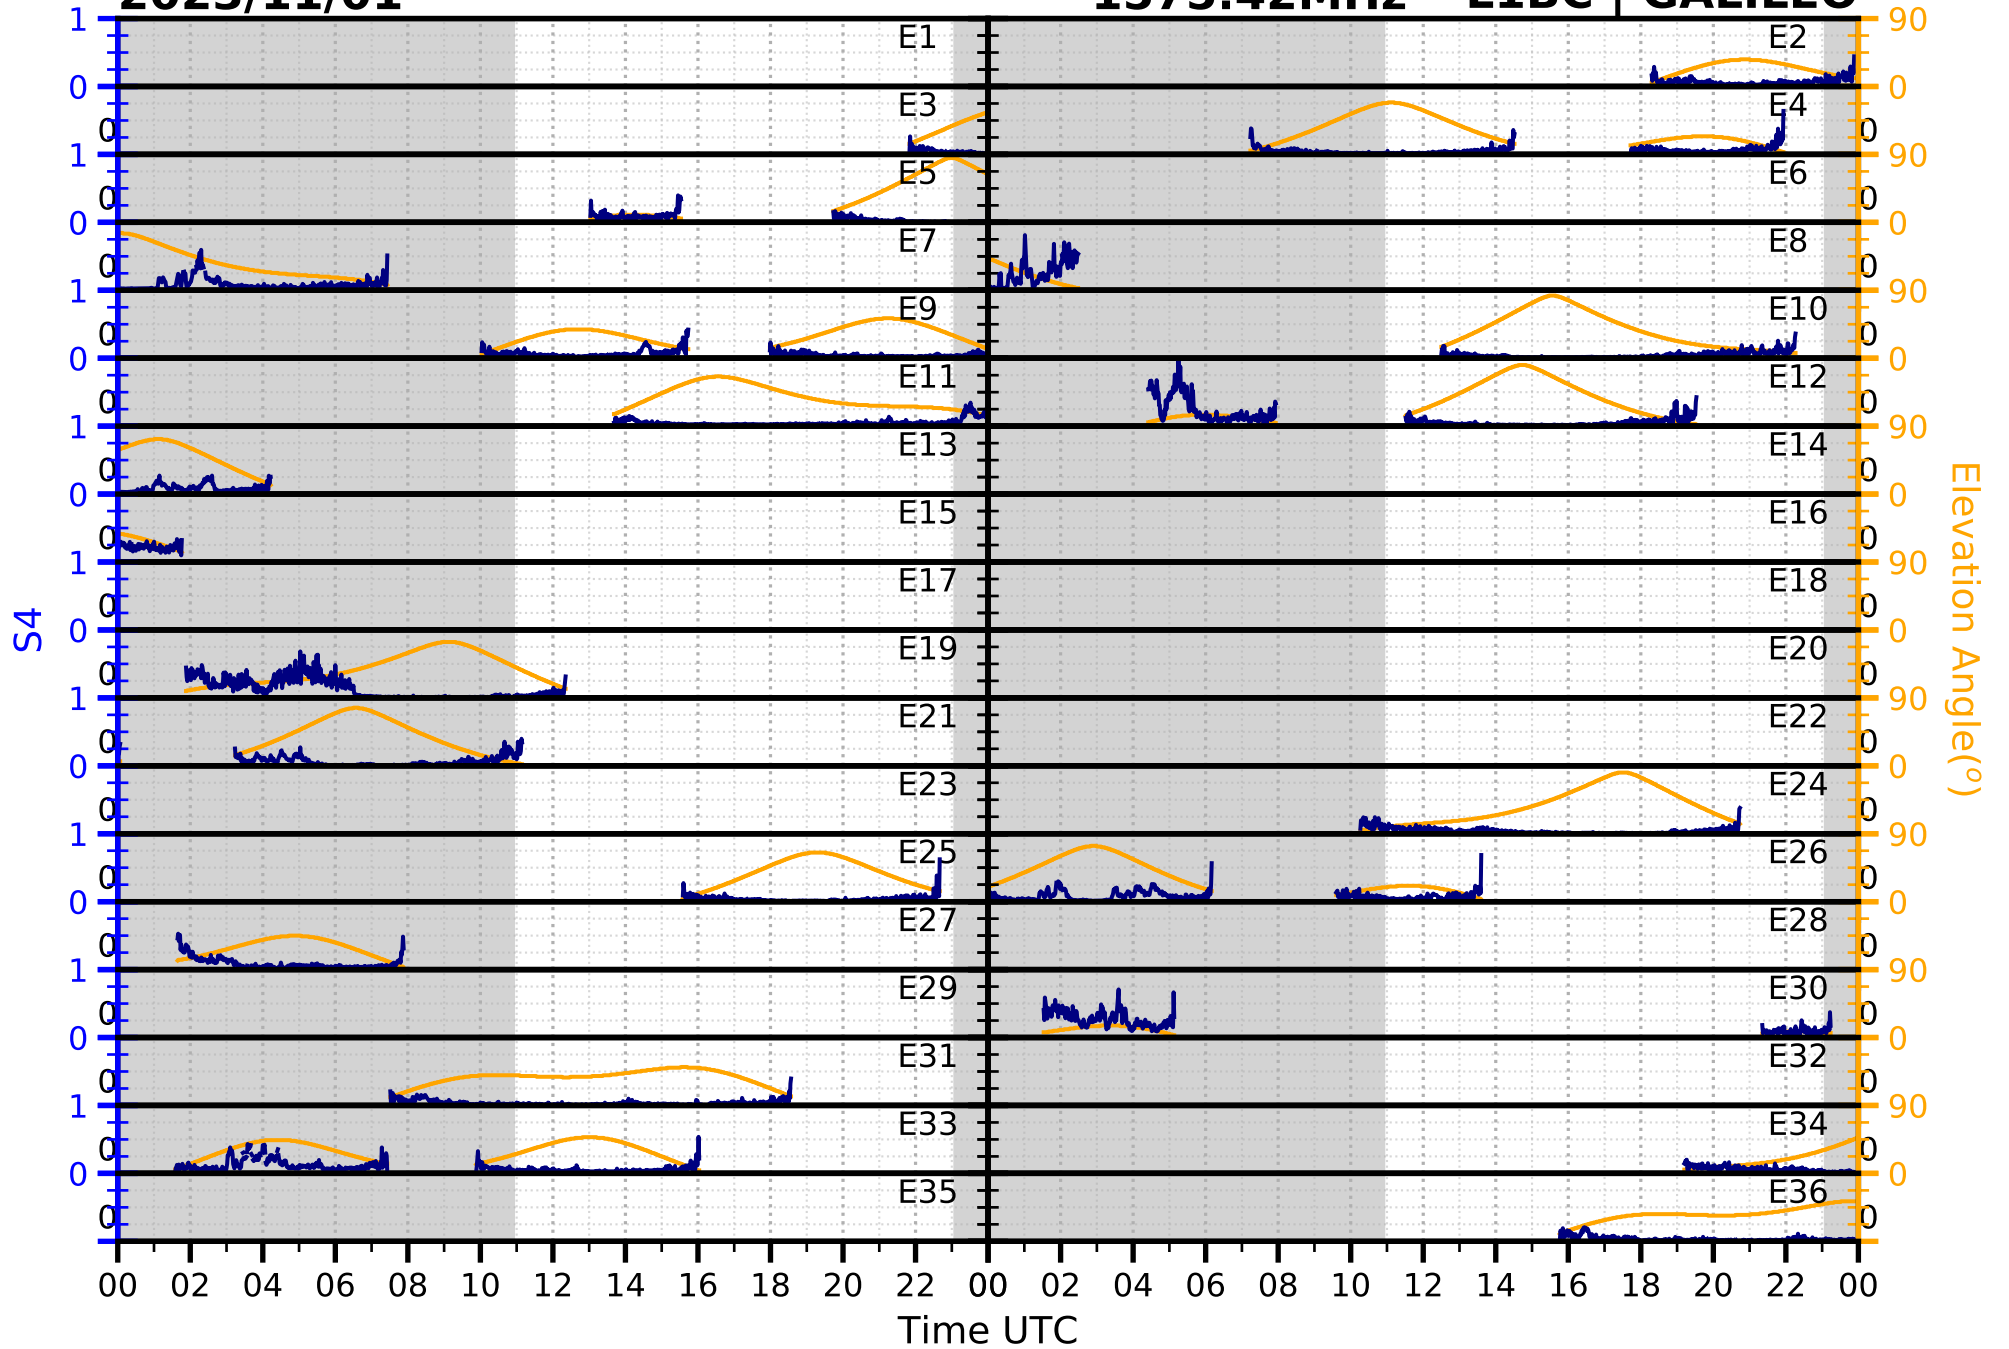

2023/11/01

S4

1575.42MHz

L1CA | GPS

2023/11/01

S4

1575.42MHz

L1BC | GALILEO

2023/11/01

S4

1602MHz

L1CA | GLONASS