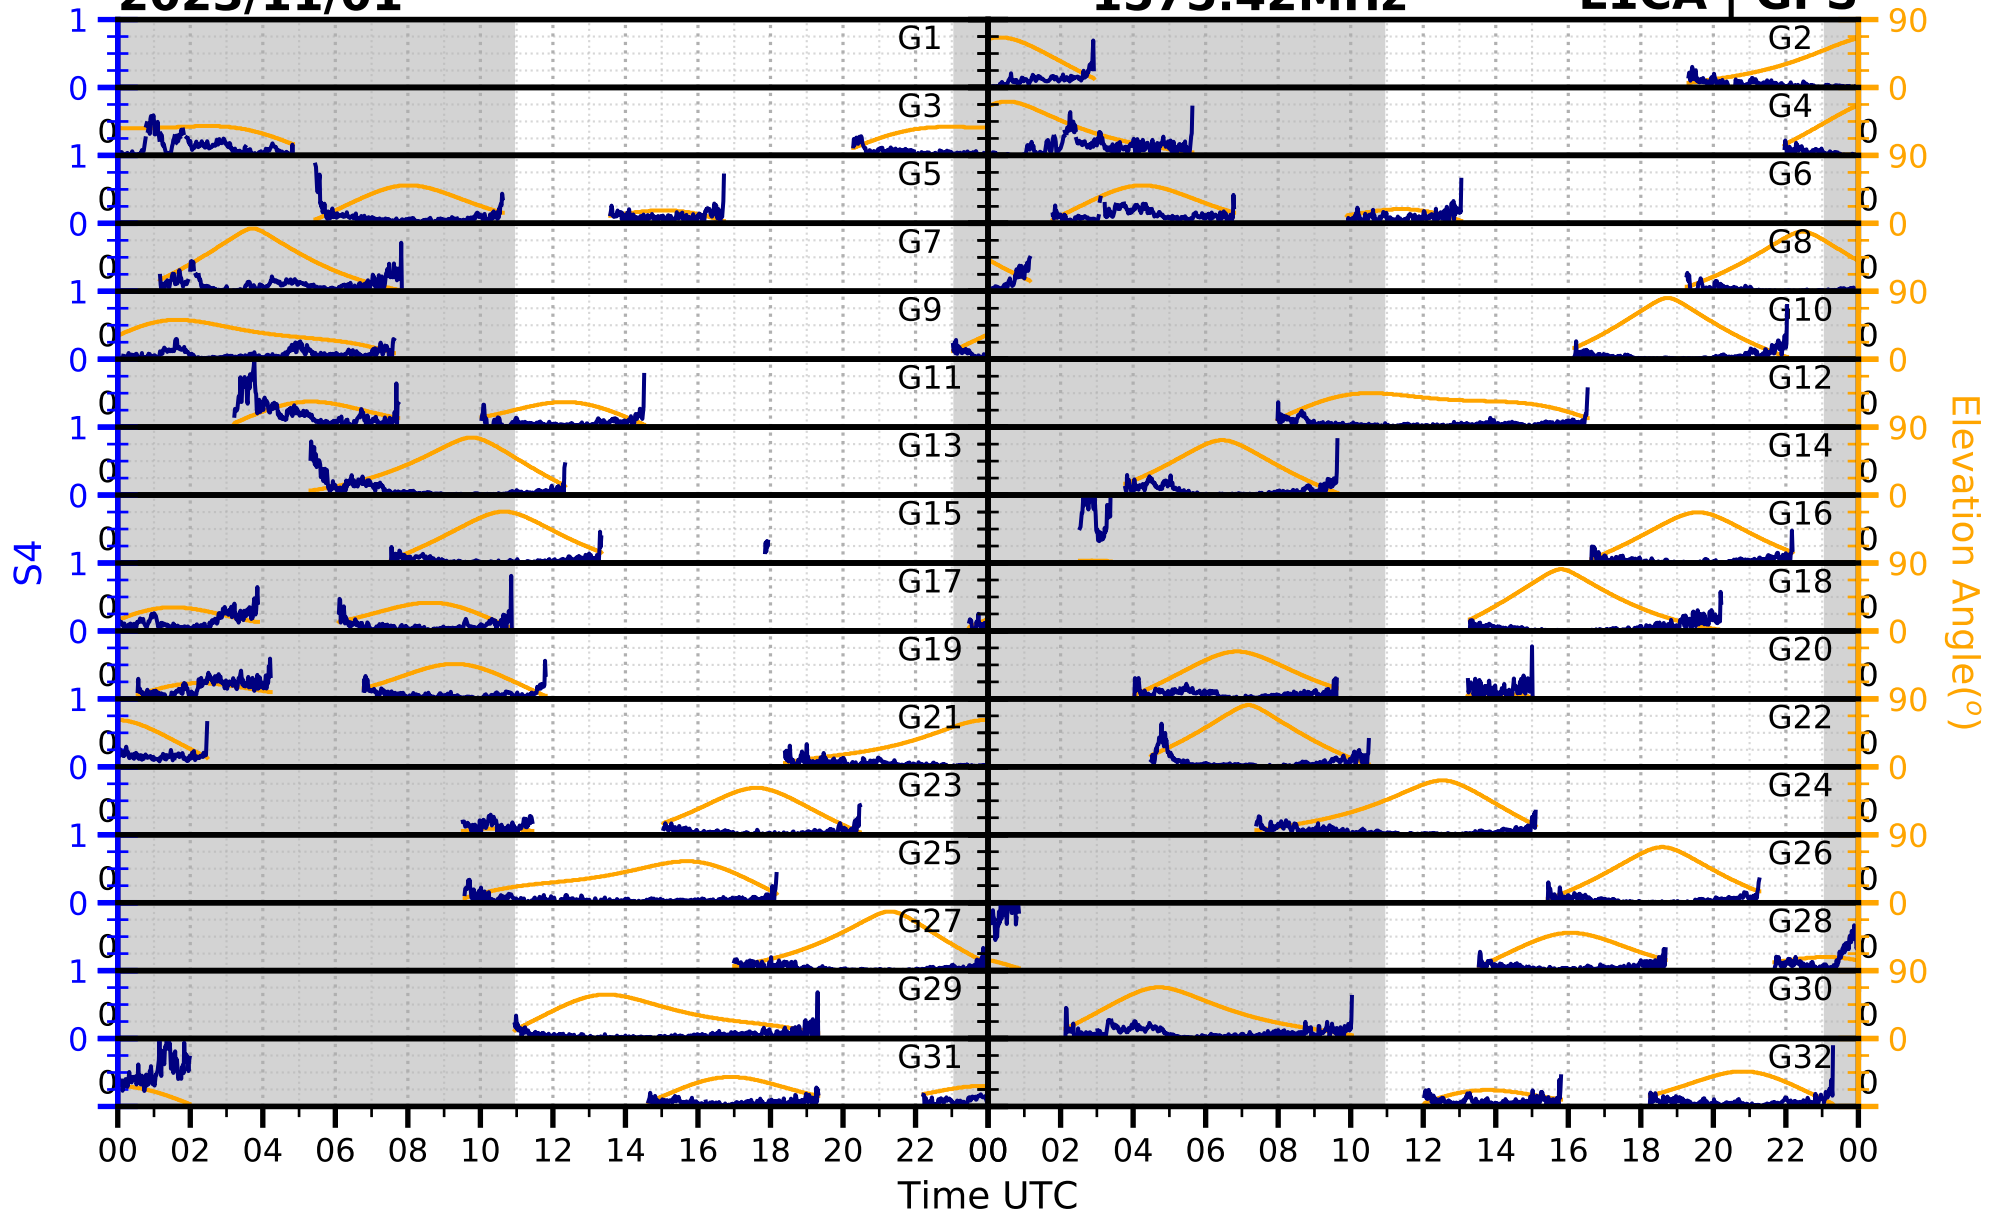

2023/11/01

S4

1575.42MHz

L1CA | GPS

2023/11/01

S4

1575.42MHz

L1BC | GALILEO

2023/11/01

S4

1602MHz

L1CA | GLONASS