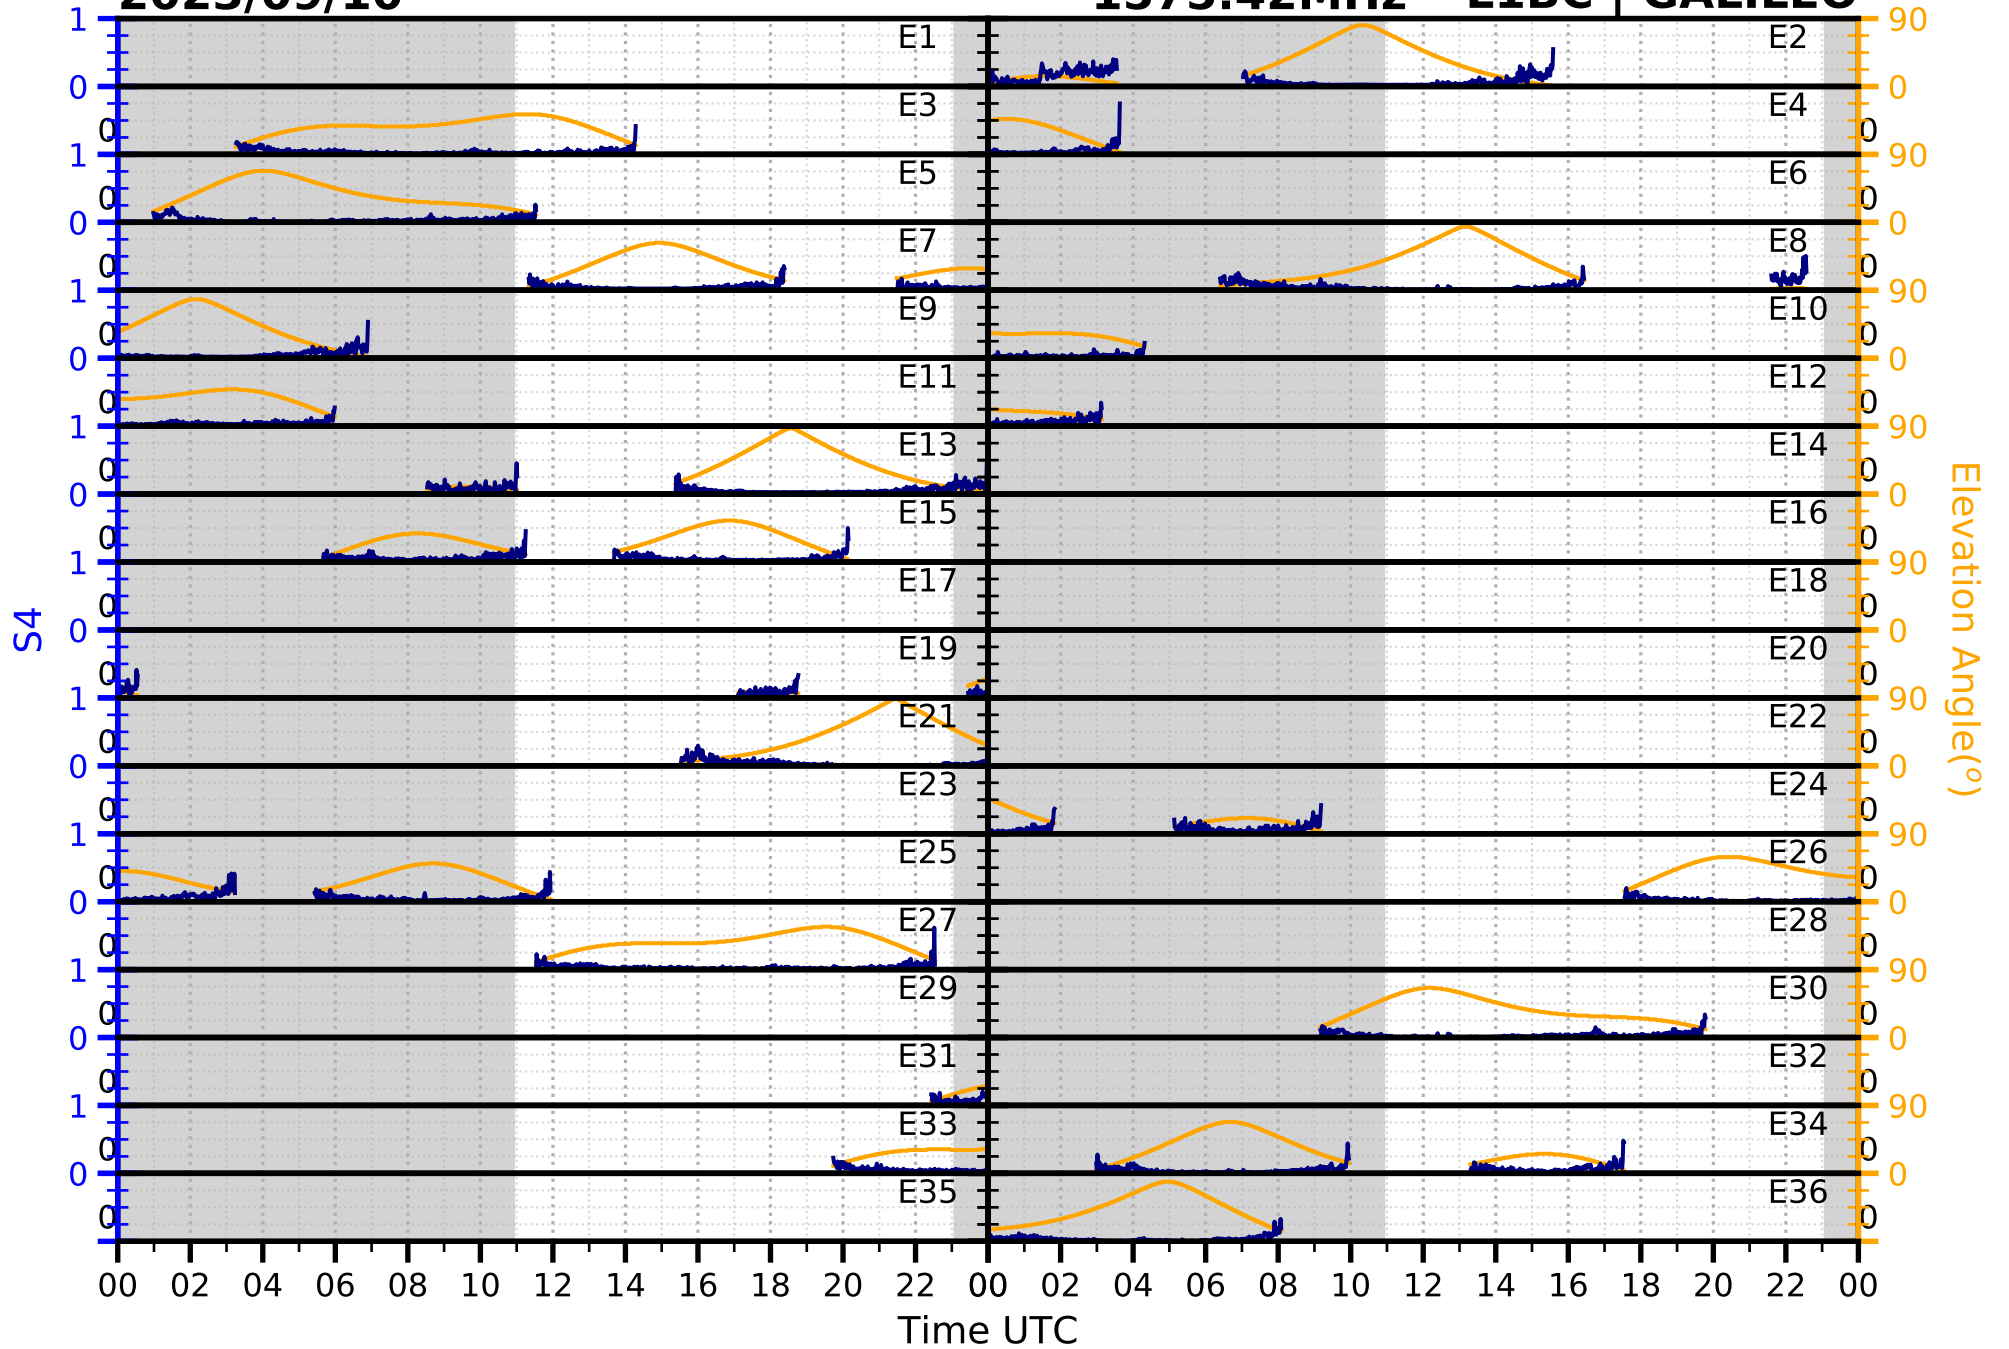

2023/09/10

S4 1575.42MHz

L1CA | GPS

2023/09/10

S4

1575.42MHz

L1BC

GALILEO

2023/09/10

S4

1602MHz

L1CA | GLONASS