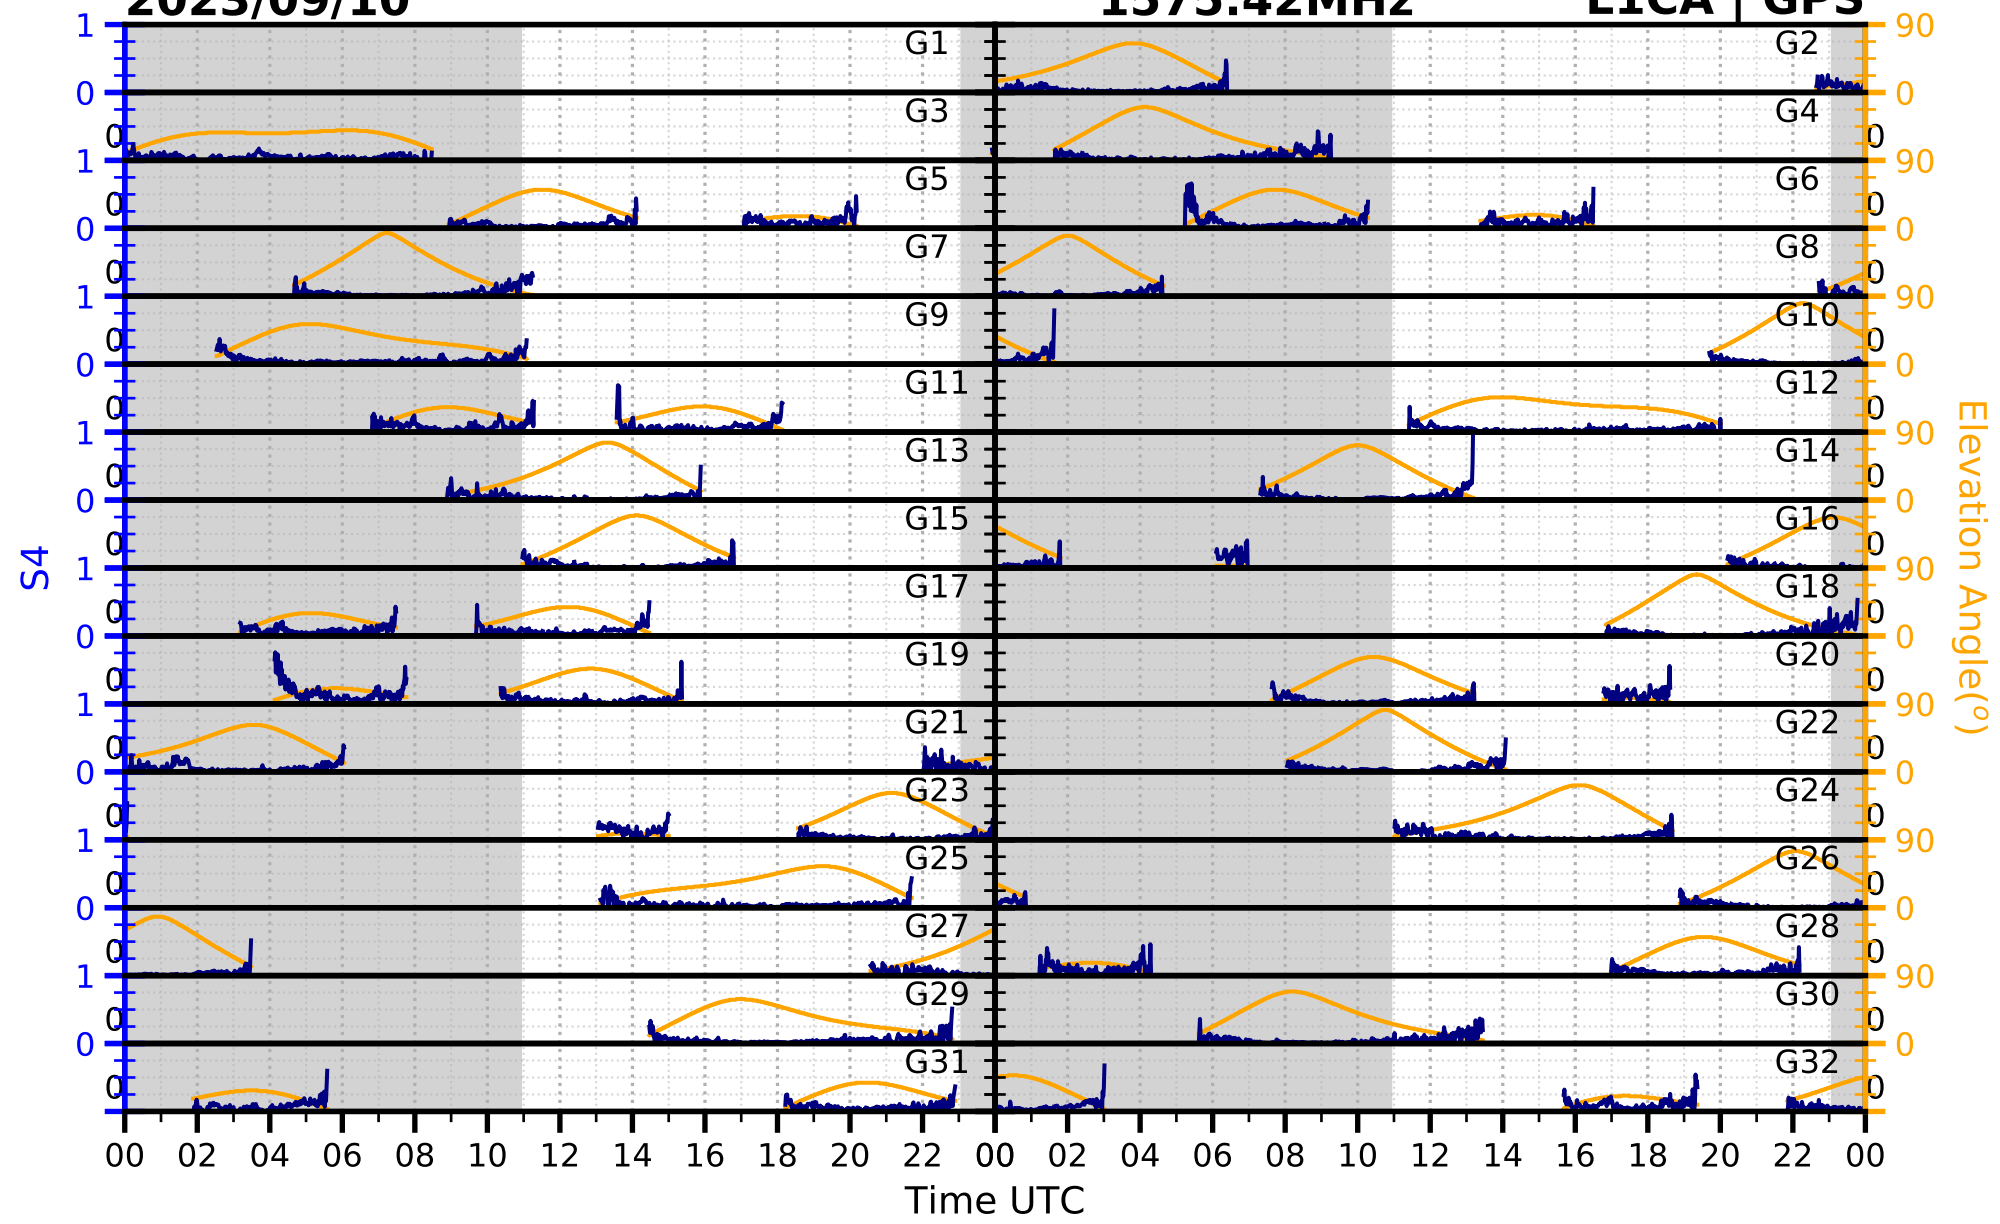

2023/09/10

S4 1575.42MHz

L1CA | GPS

2023/09/10

S4

1575.42MHz

L1BC

GALILEO

2023/09/10

S4

1602MHz

L1CA | GLONASS