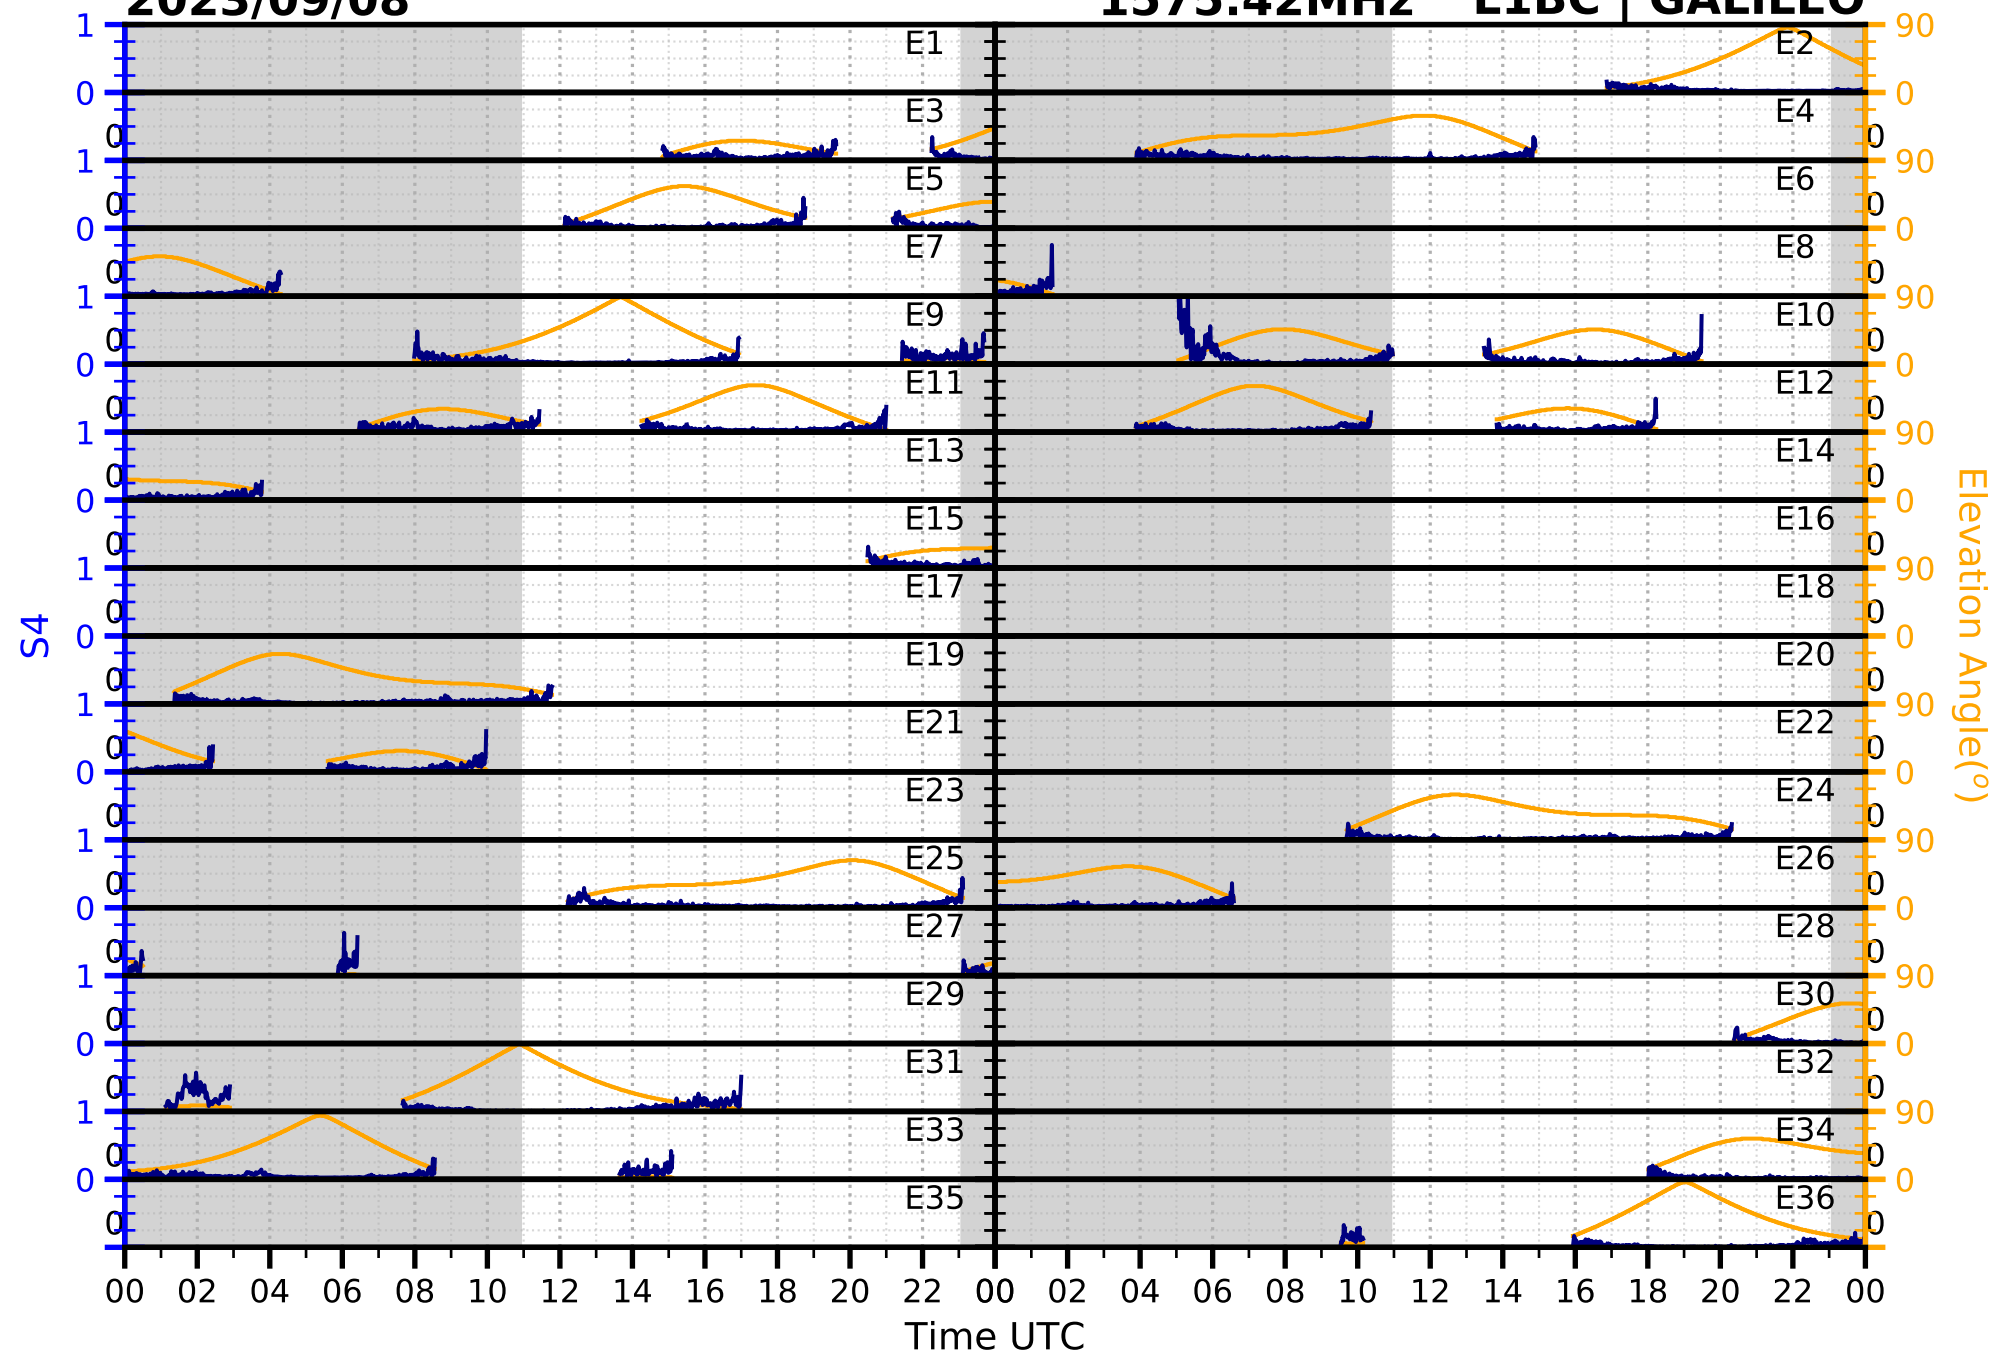

2023/09/08

S4

1575.42MHz

L1CA | GPS

2023/09/08

S4

1575.42MHz

L1BC | GALILEO

2023/09/08

S4

1602MHz

L1CA | GLONASS