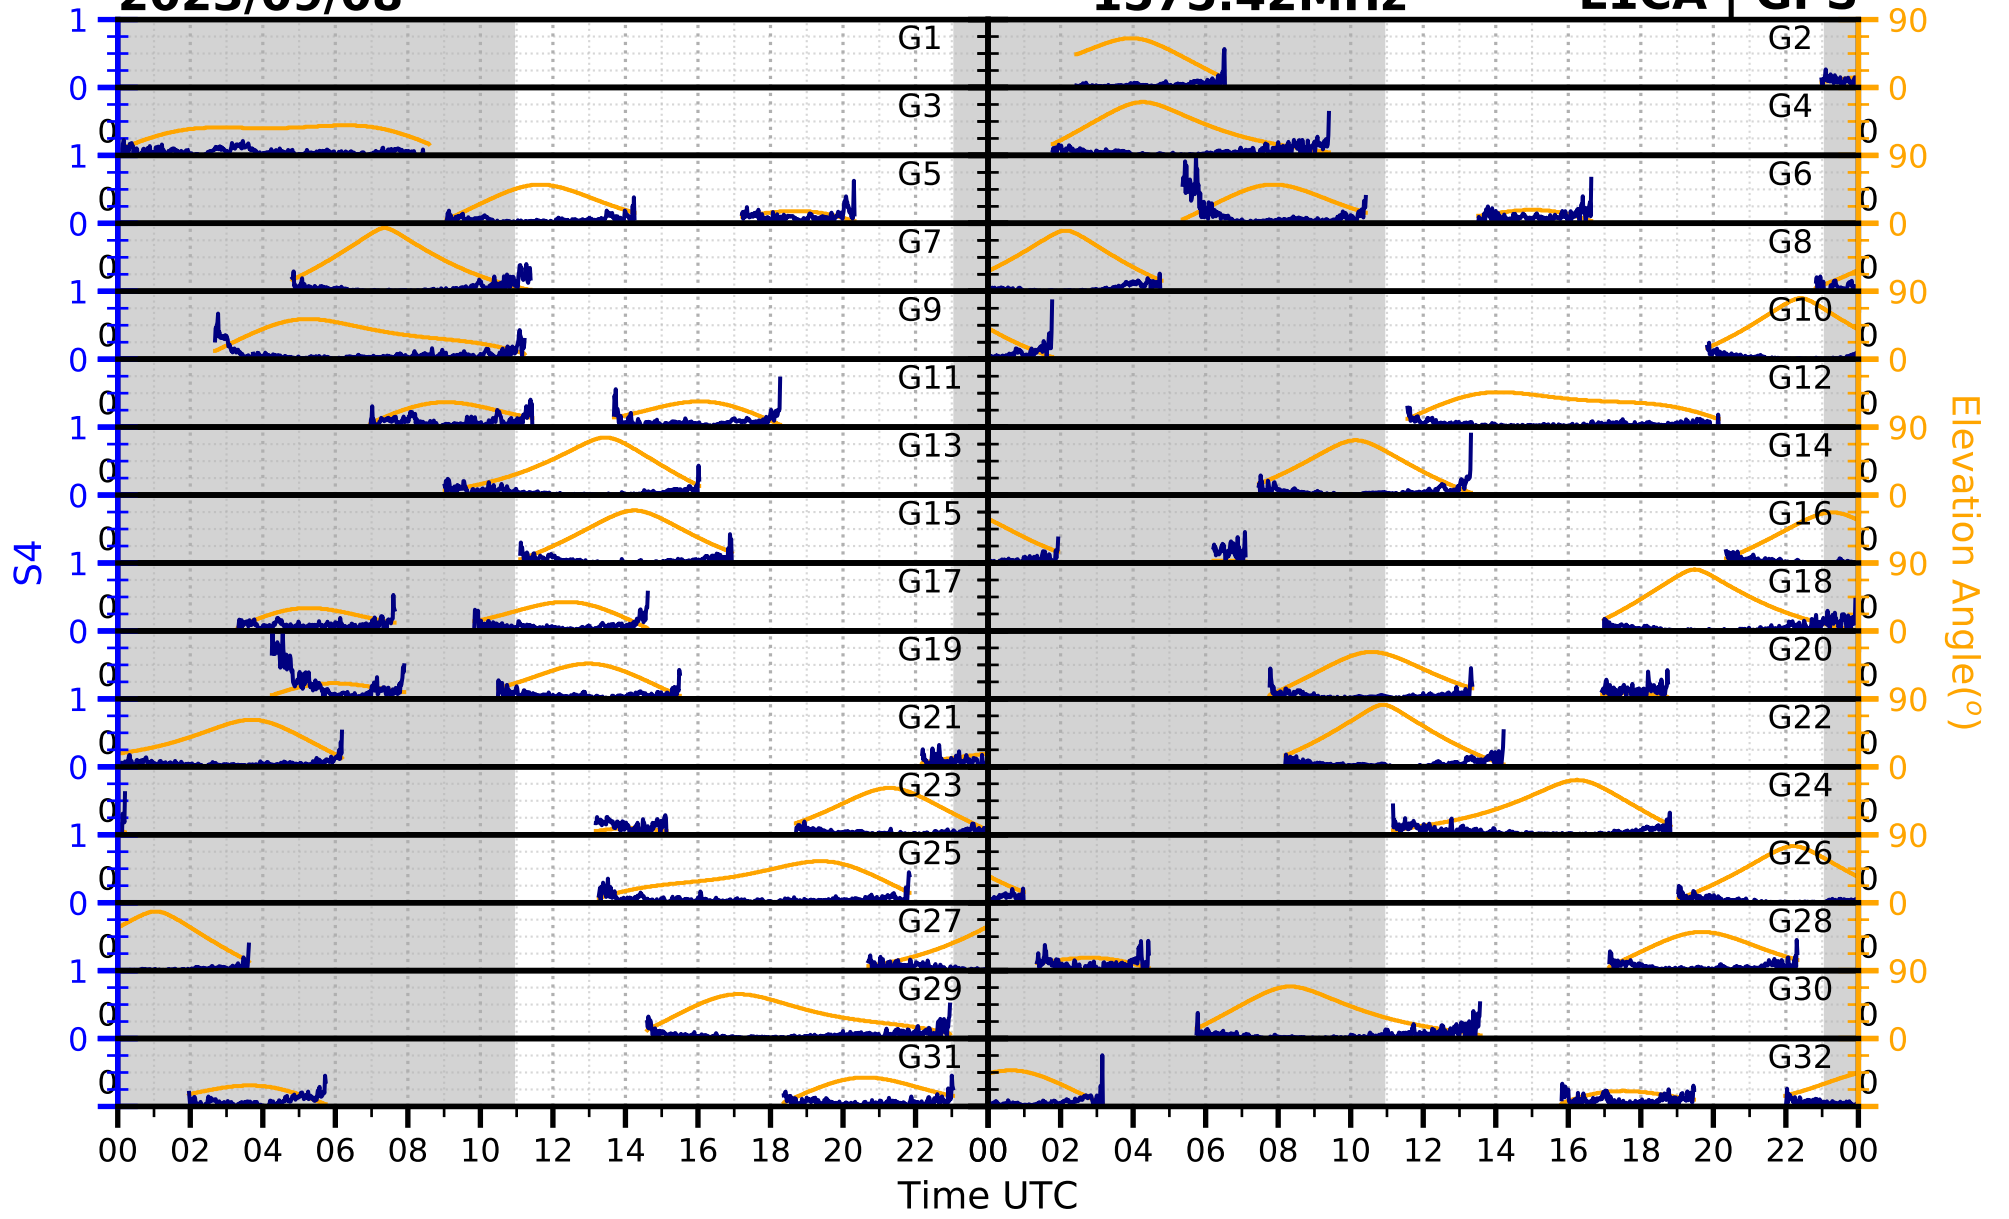

2023/09/08

S4

1575.42MHz

L1CA | GPS

2023/09/08

S4

1575.42MHz

L1BC | GALILEO

2023/09/08

S4

1602MHz

L1CA | GLONASS