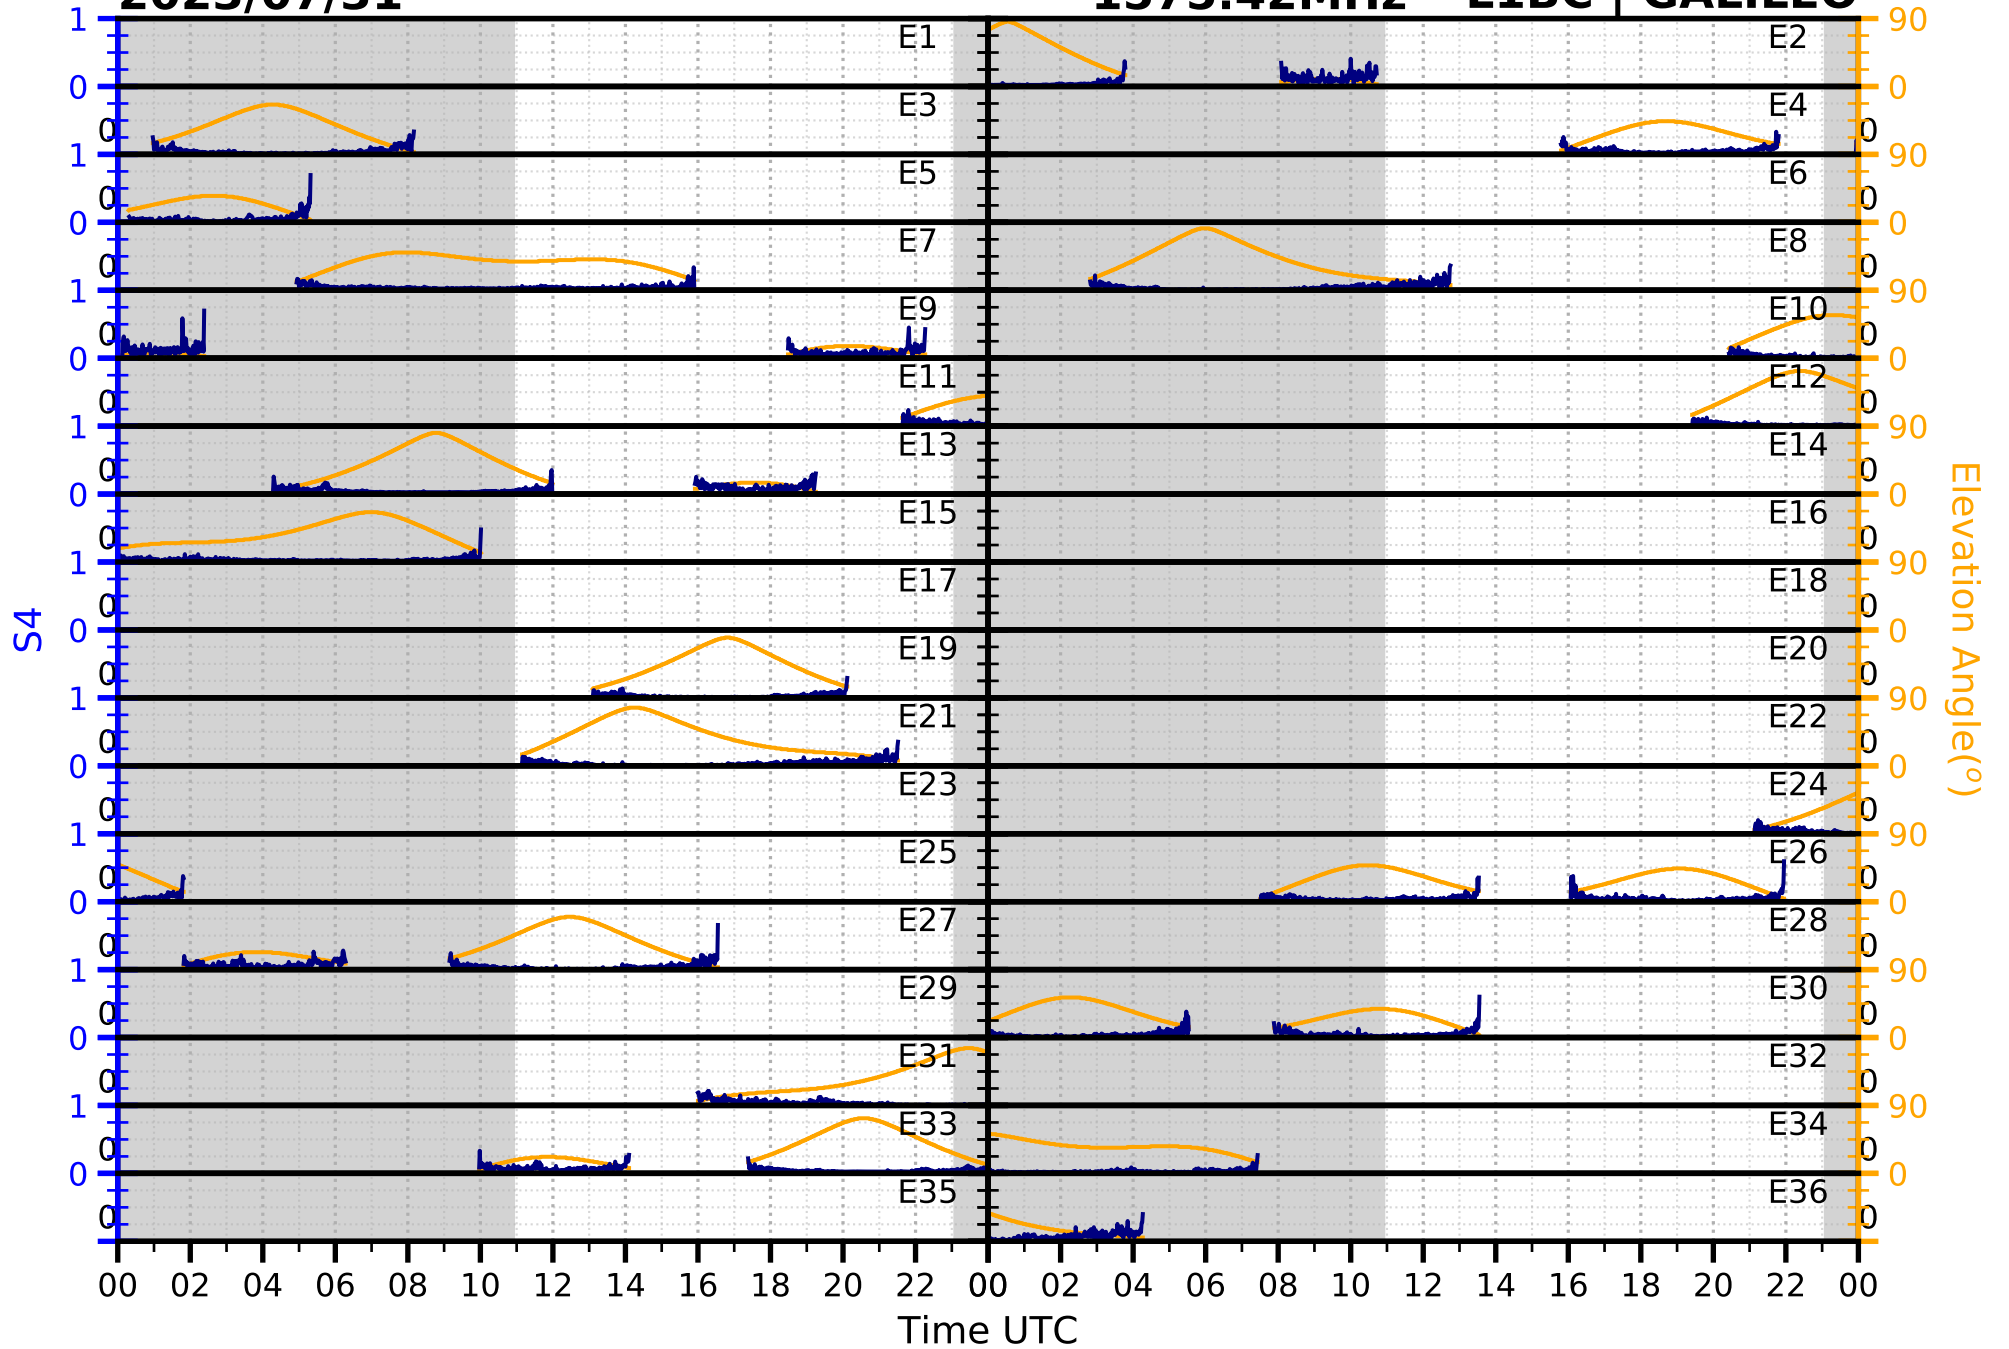

2023/07/31

S4

1575.42MHz

L1CA | GPS

2023/07/31

S4

1575.42MHz

L1BC | GALILEO

2023/07/31

S4

1602MHz

L1CA | GLONASS