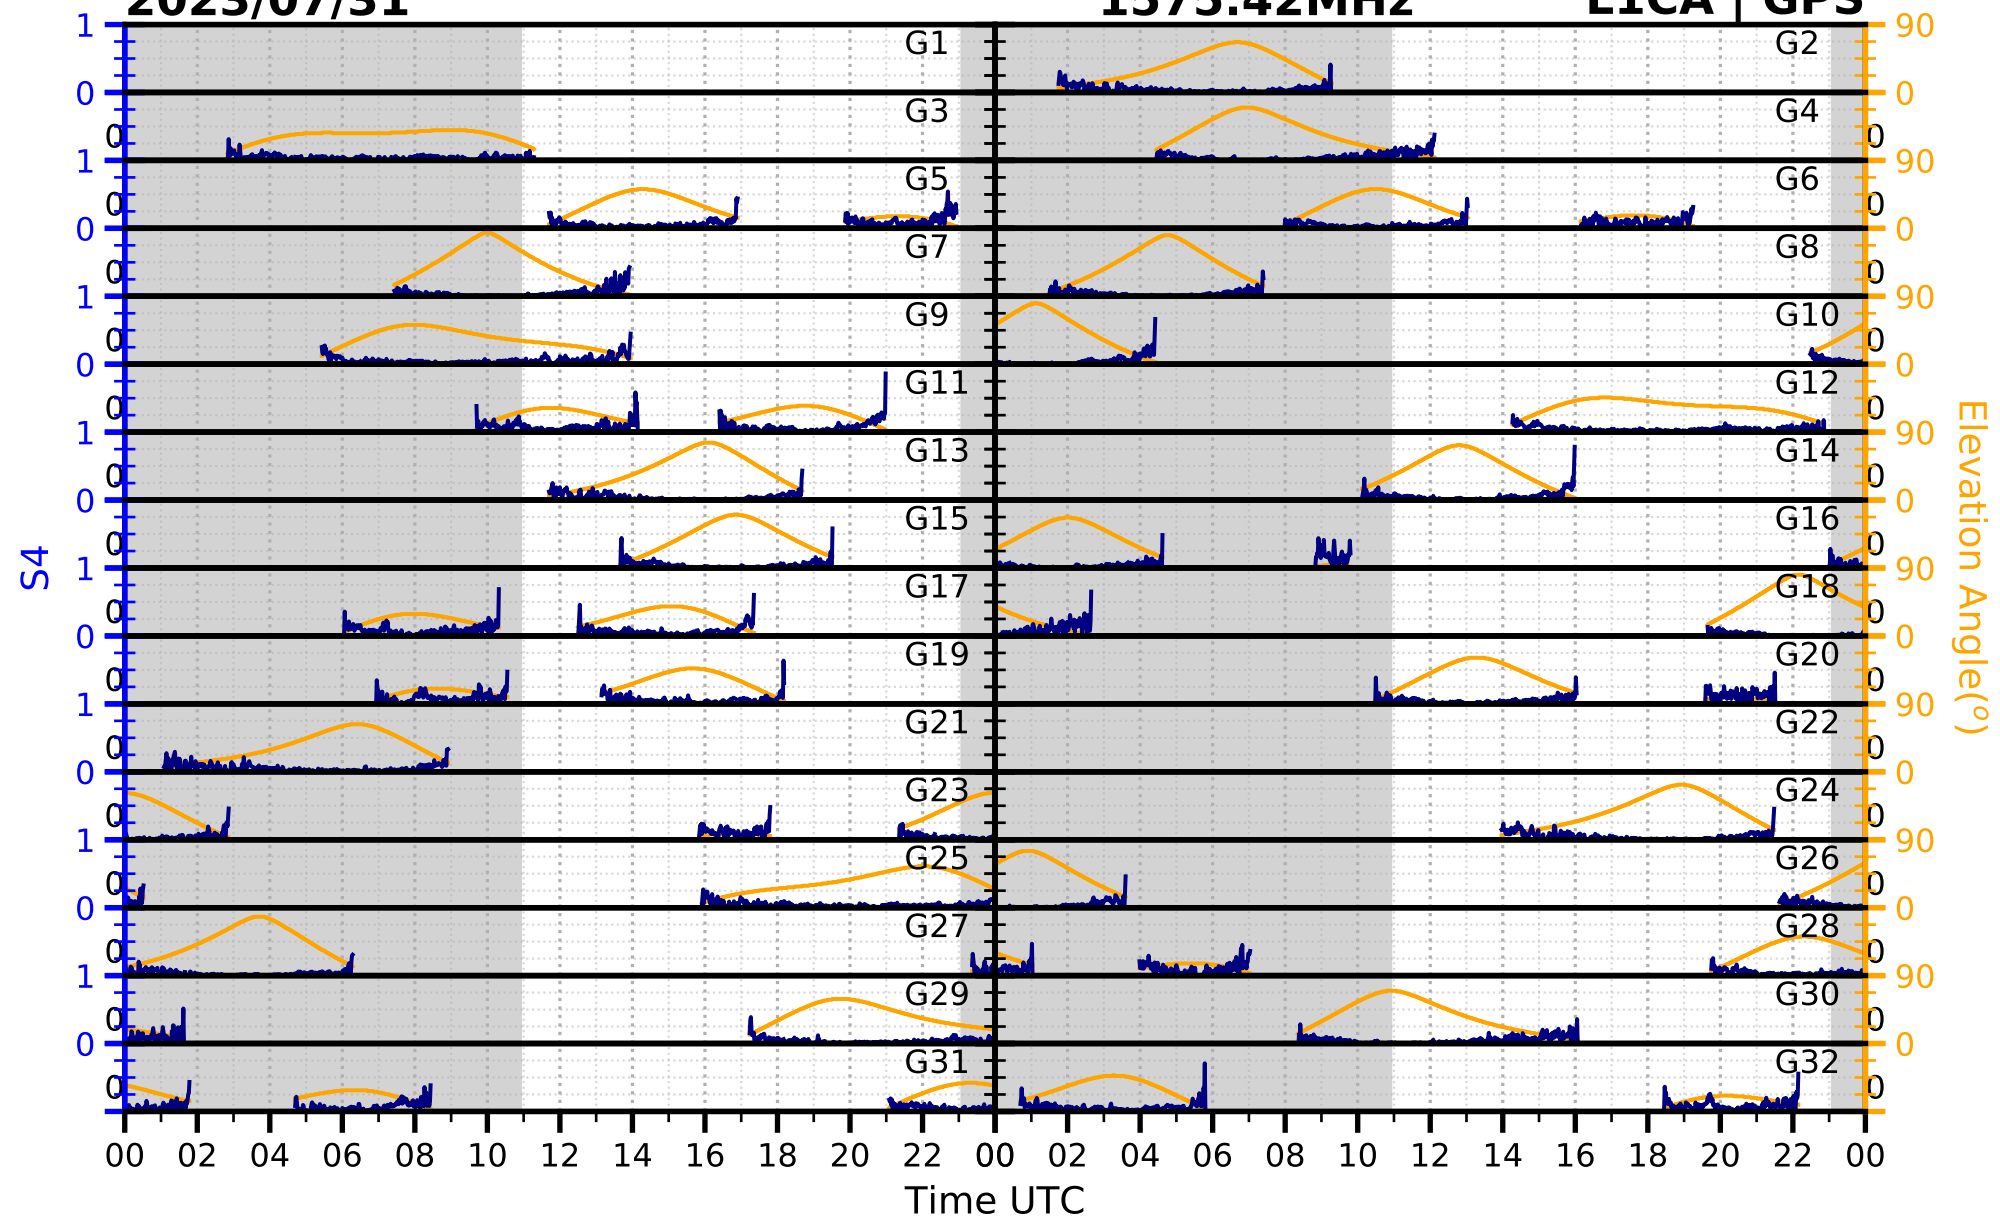

2023/07/31

S4

1575.42MHz

L1CA | GPS

2023/07/31

S4

1575.42MHz

L1BC | GALILEO

2023/07/31

S4

1602MHz

L1CA | GLONASS