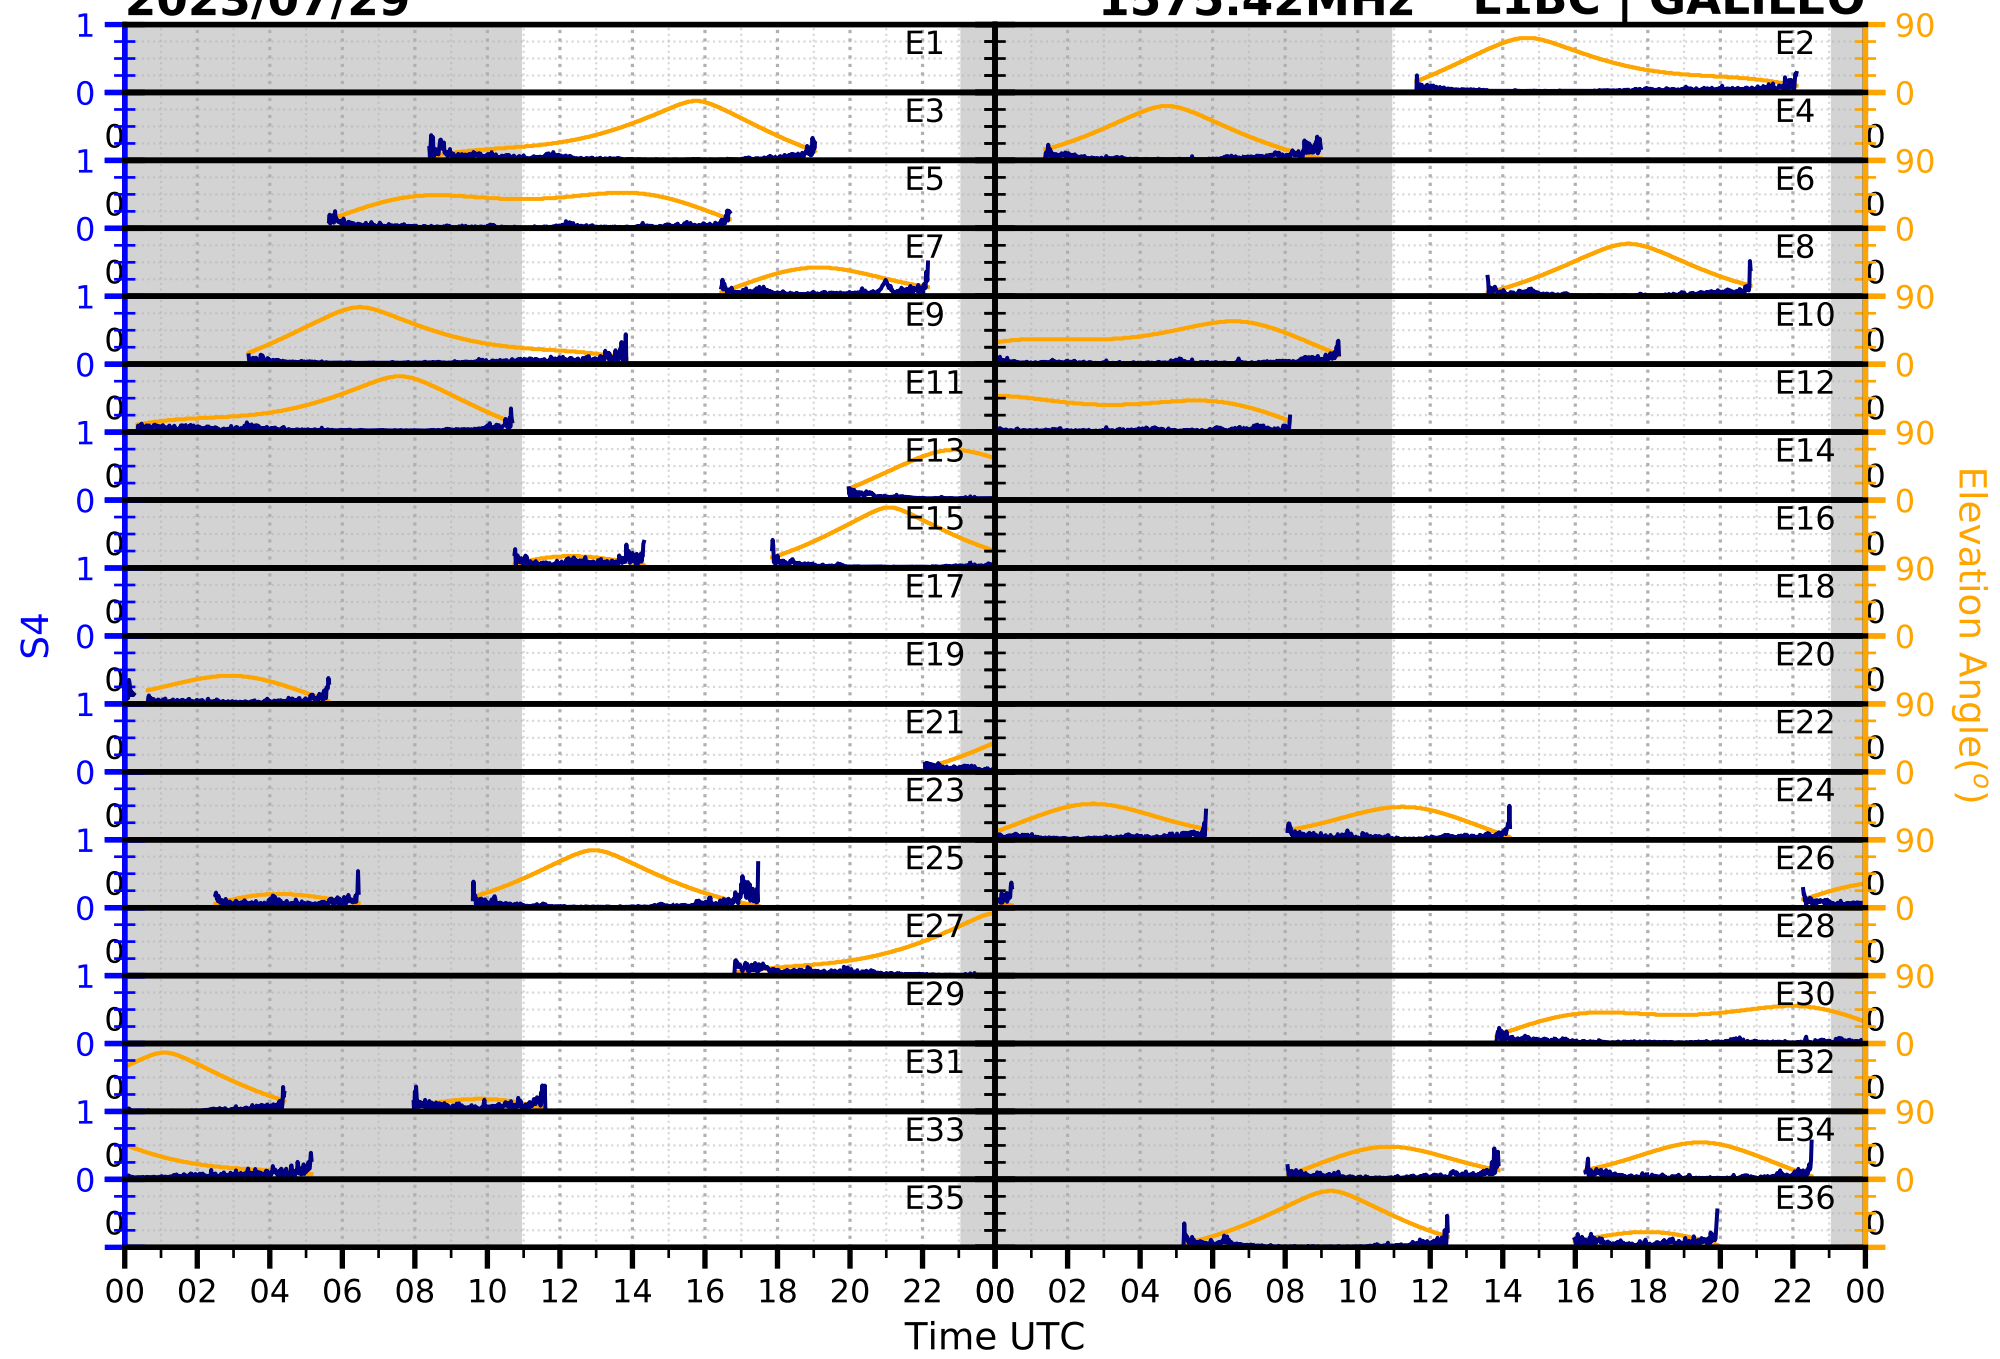

2023/07/29

S4 1575.42MHz

L1CA | GPS

2023/07/29

S4 1575.42MHz L1BC | GALILEO

2023/07/29

S4

1602MHz