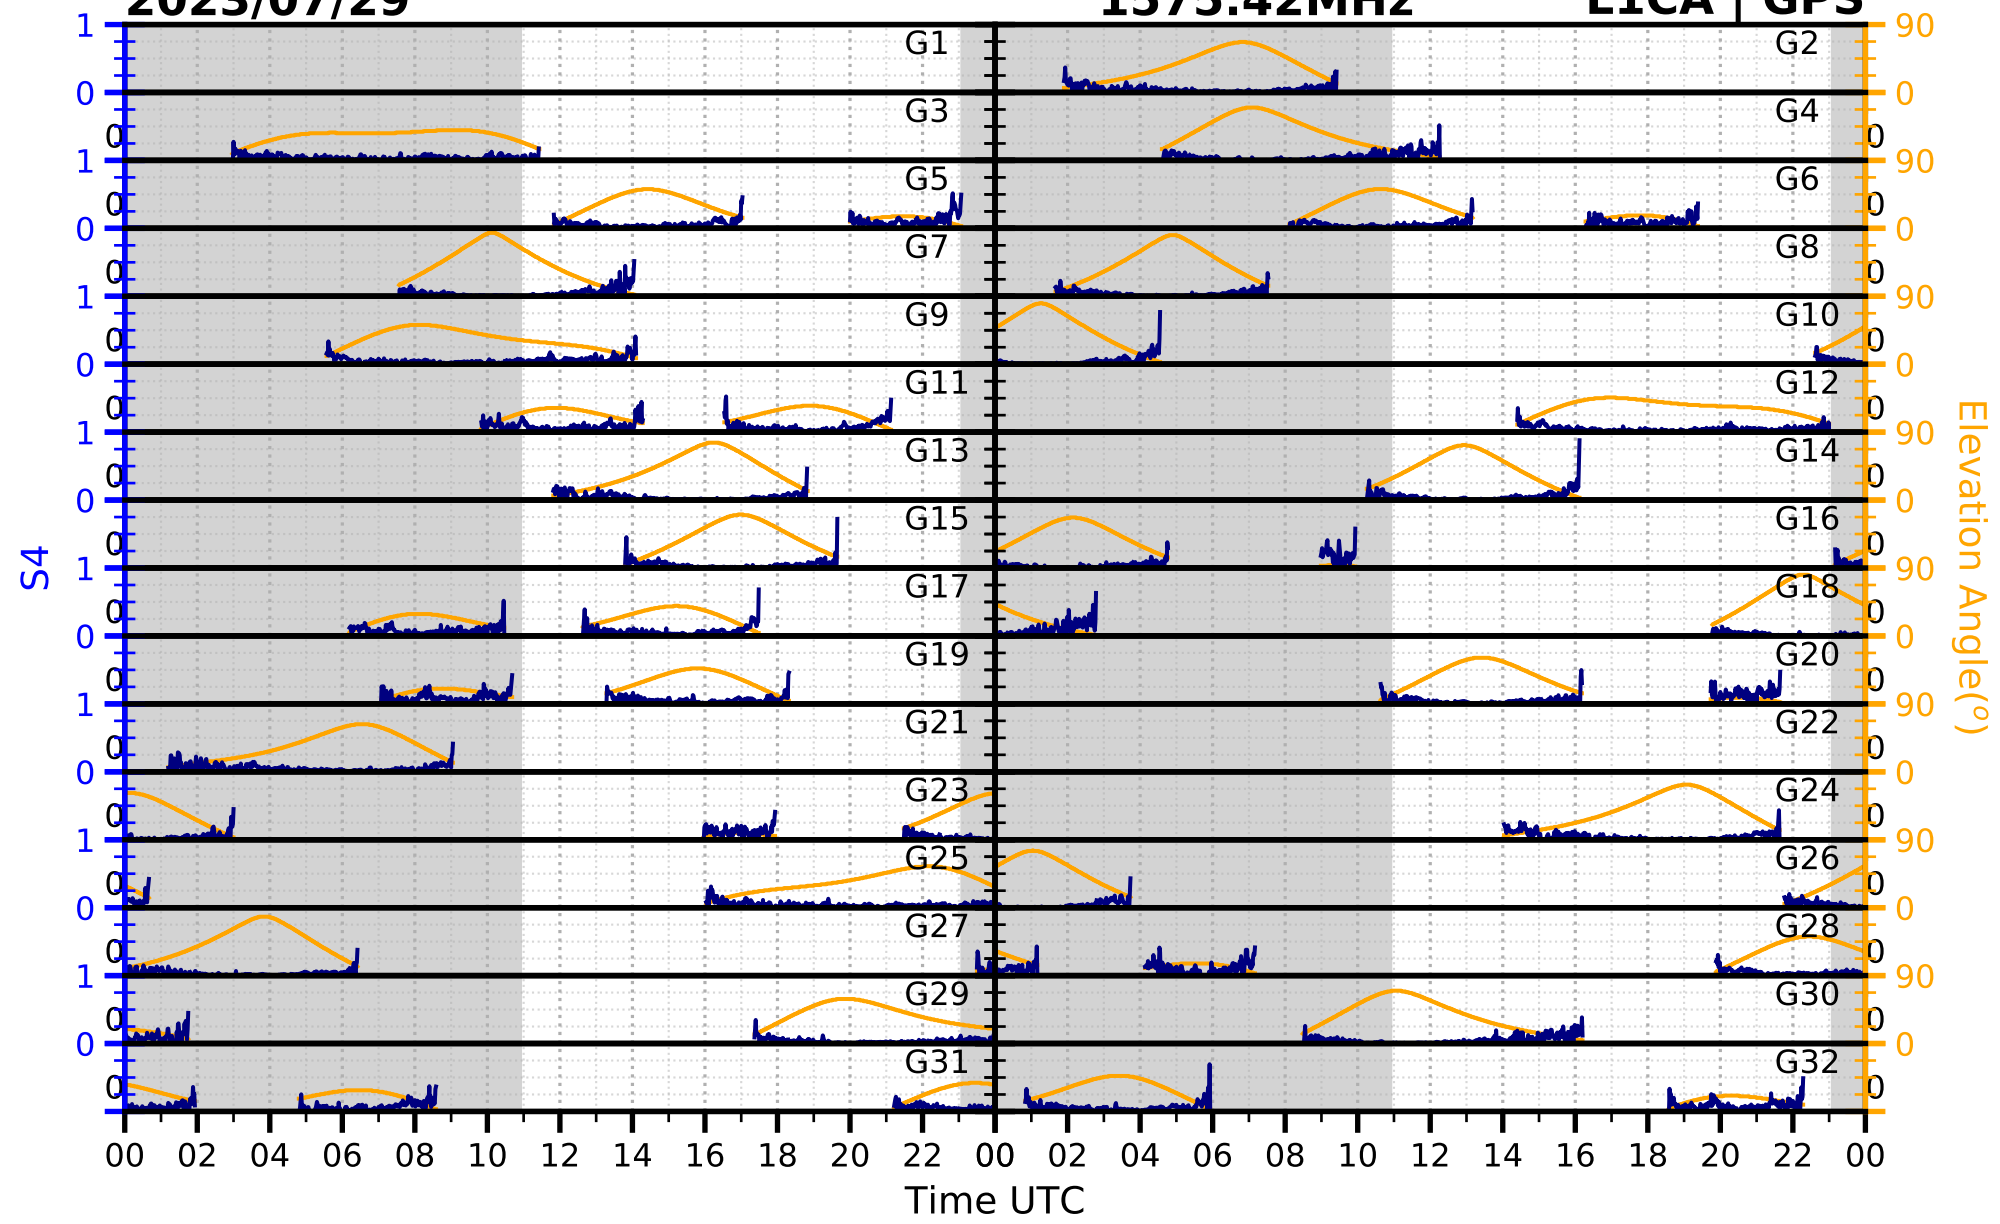

2023/07/29

S4 1575.42MHz

L1CA | GPS

2023/07/29

S4 1575.42MHz L1BC | GALILEO

2023/07/29

S4

1602MHz