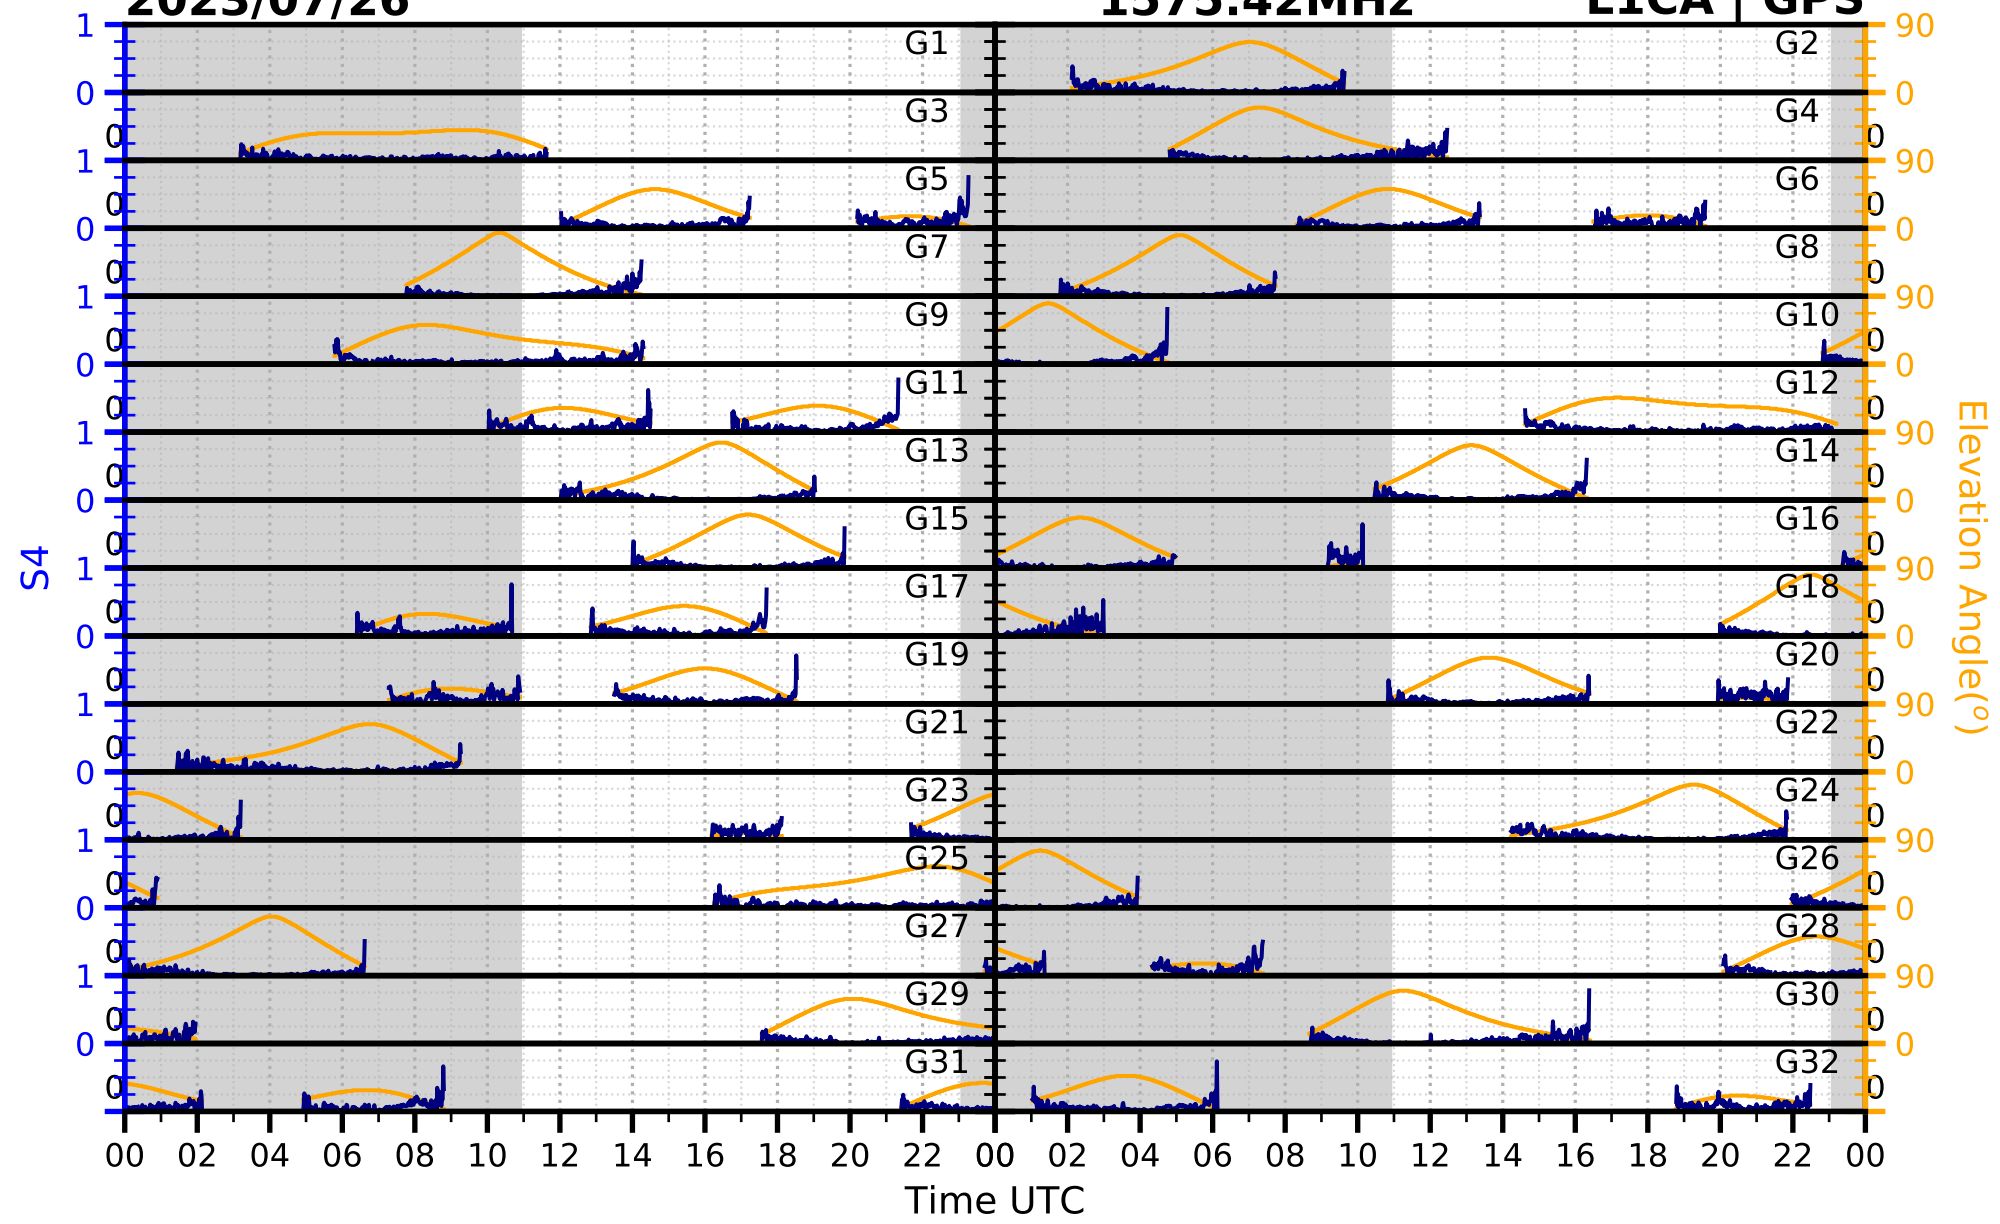

2023/07/26

S4

1575.42MHz

L1CA | GPS

2023/07/26

S4 1575.42MHz L1BC | GALILEO

2023/07/26

S4

1602MHz

L1CA | GLONASS