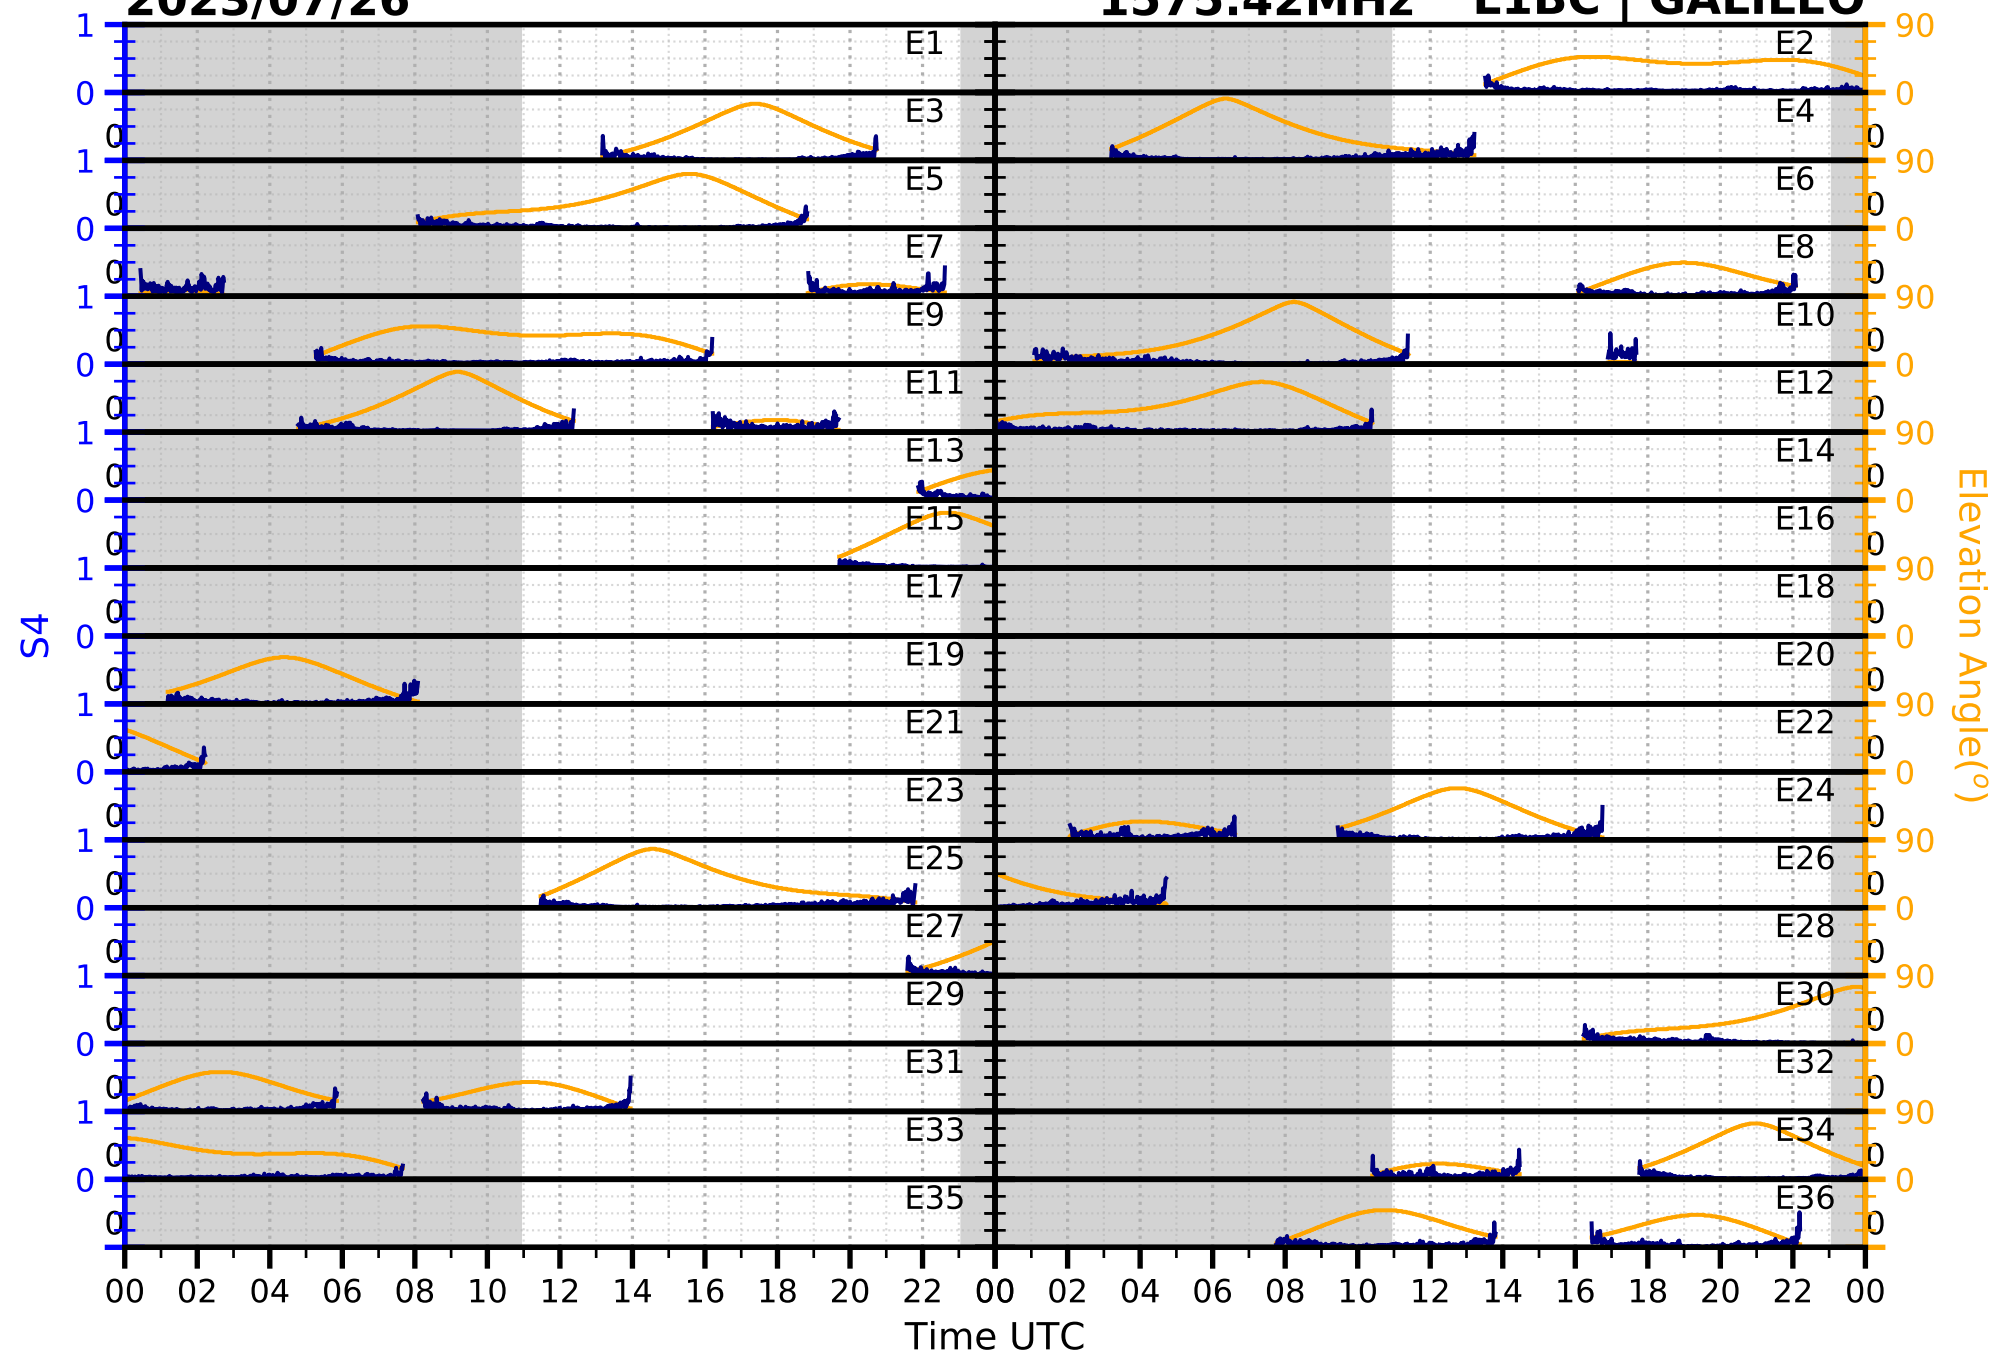

2023/07/26

S4

1575.42MHz

L1CA | GPS

2023/07/26

S4 1575.42MHz L1BC | GALILEO

2023/07/26

S4

1602MHz

L1CA | GLONASS