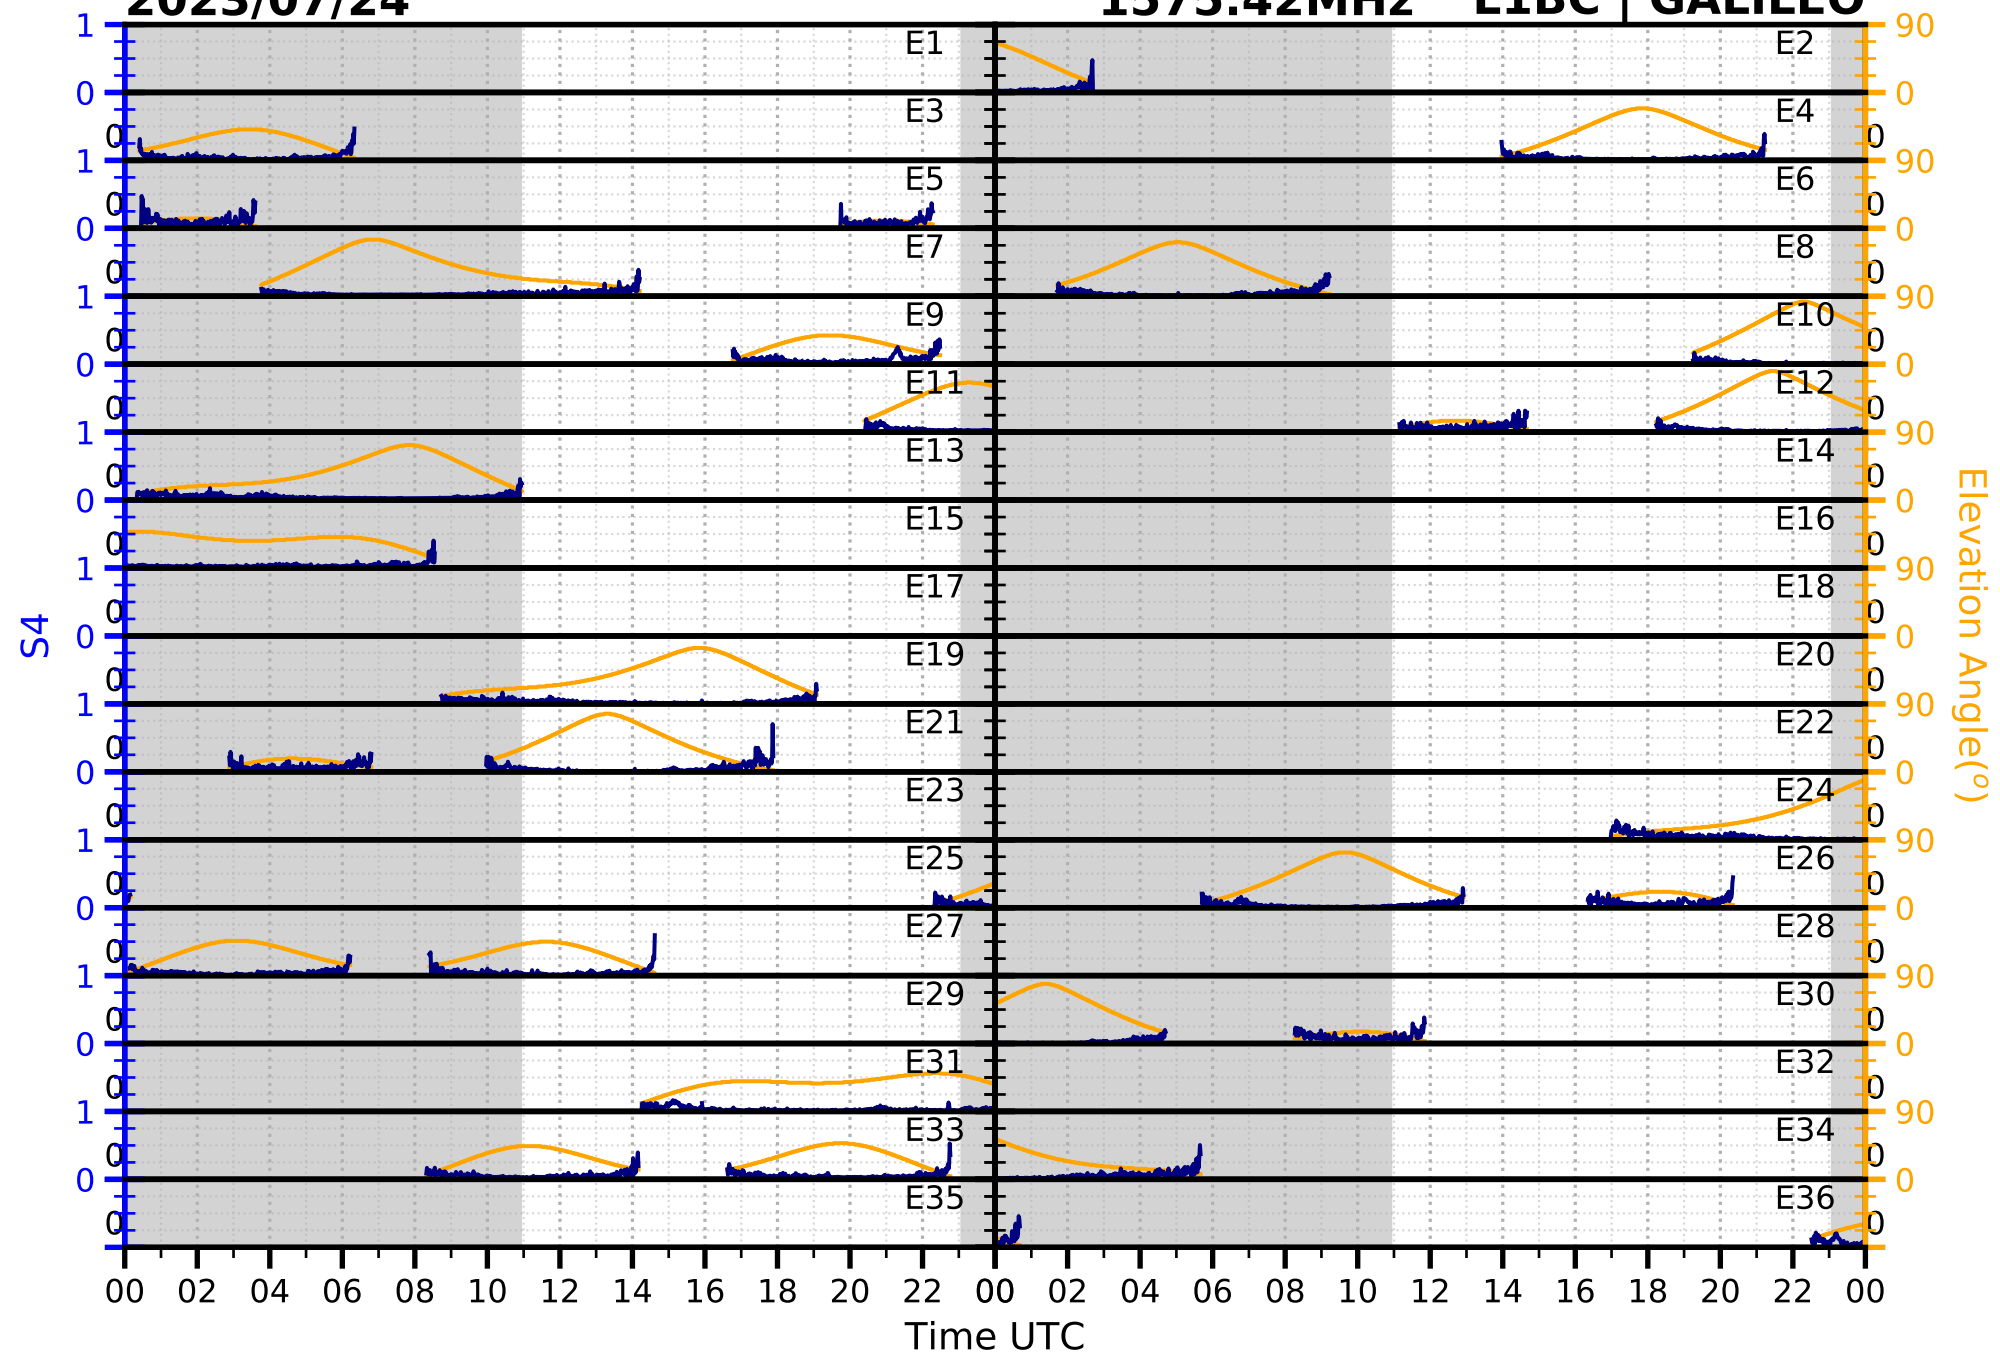

2023/07/24

S4

1575.42MHz

L1CA | GPS

2023/07/24

S4 1575.42MHz L1BC | GALILEO

2023/07/24

S4

1602MHz

L1CA | GLONASS