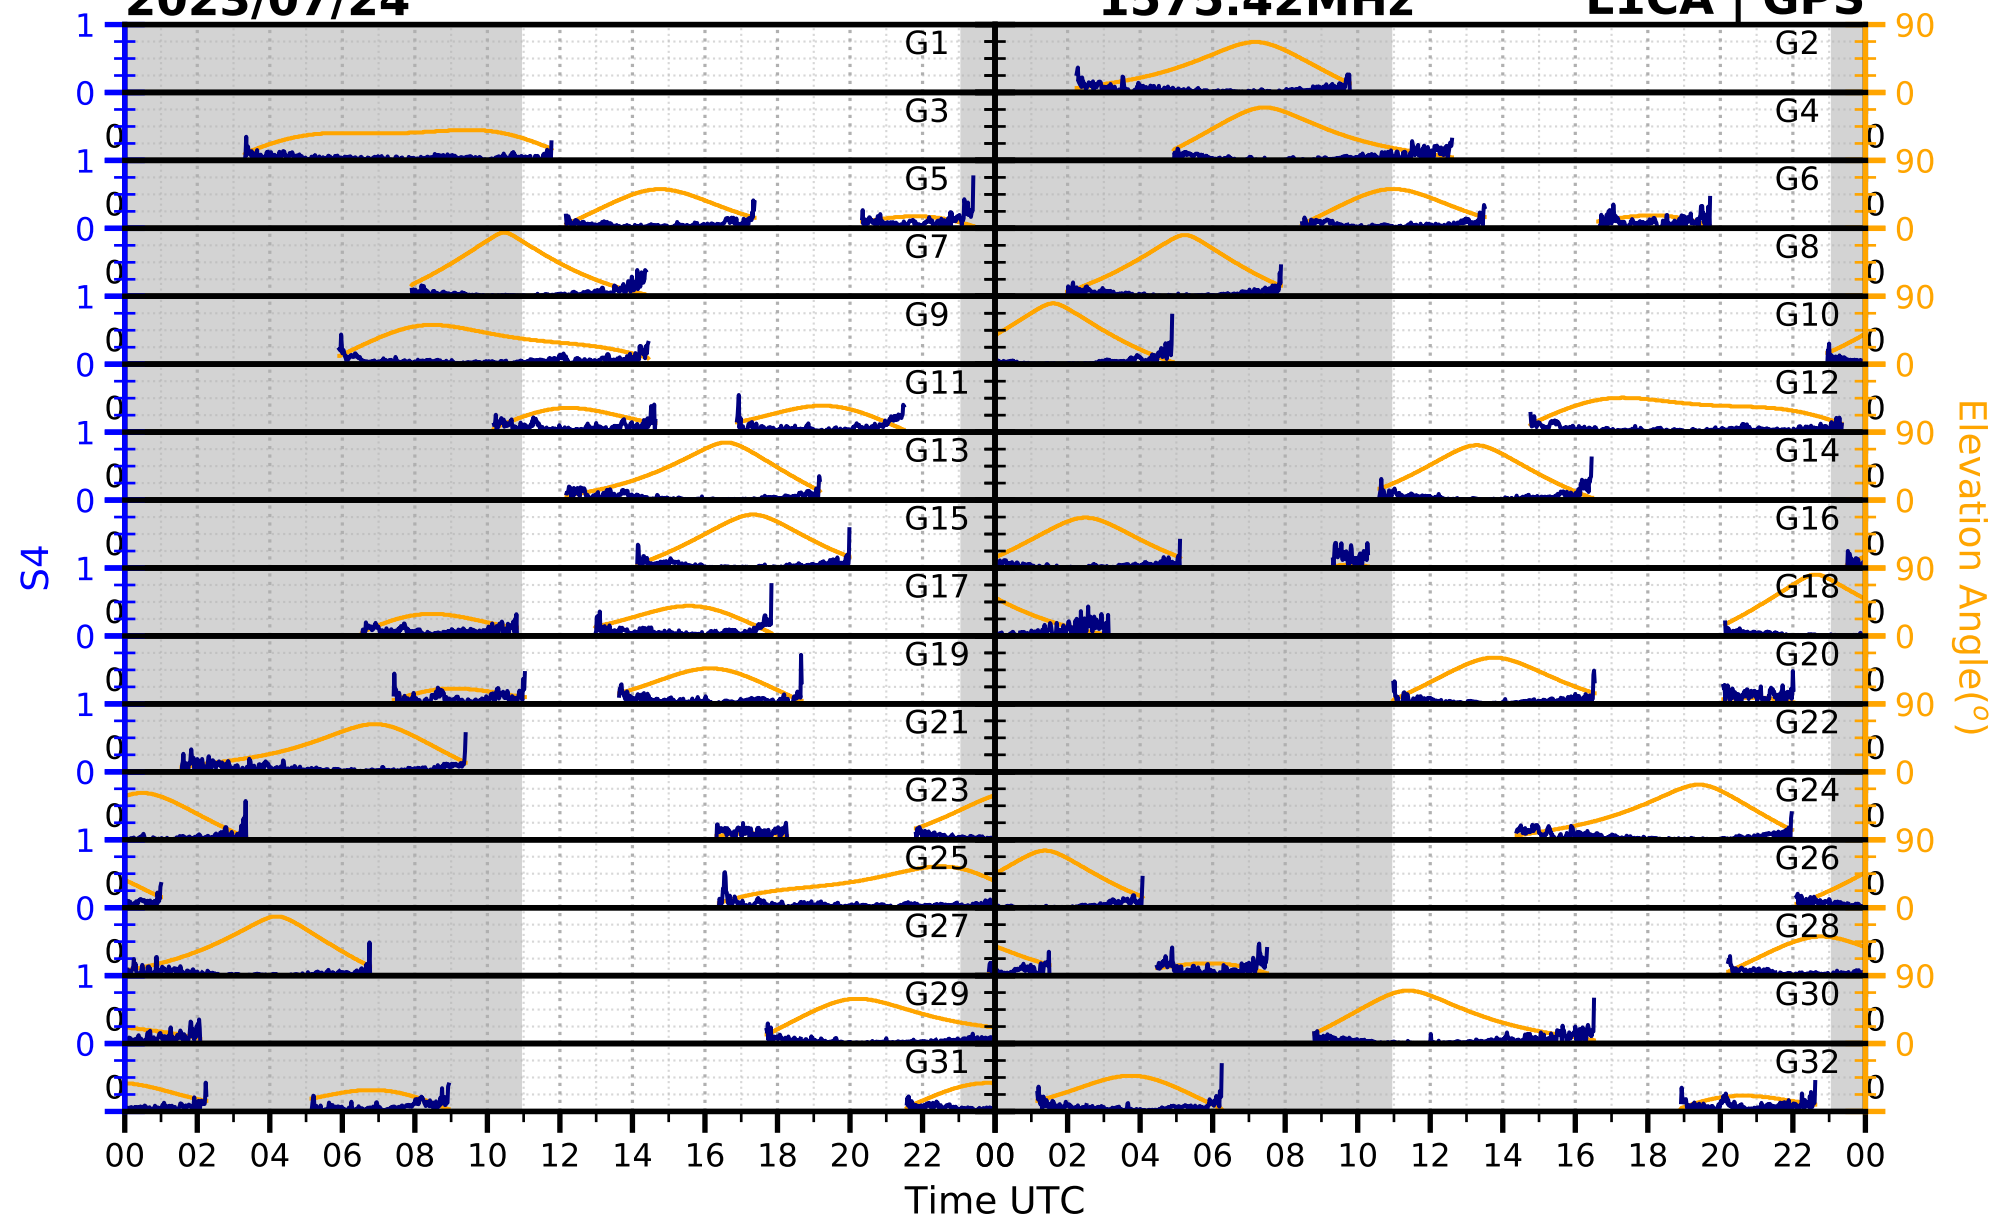

2023/07/24

S4

1575.42MHz

L1CA | GPS

2023/07/24

S4 1575.42MHz L1BC | GALILEO

2023/07/24

S4

1602MHz

L1CA | GLONASS