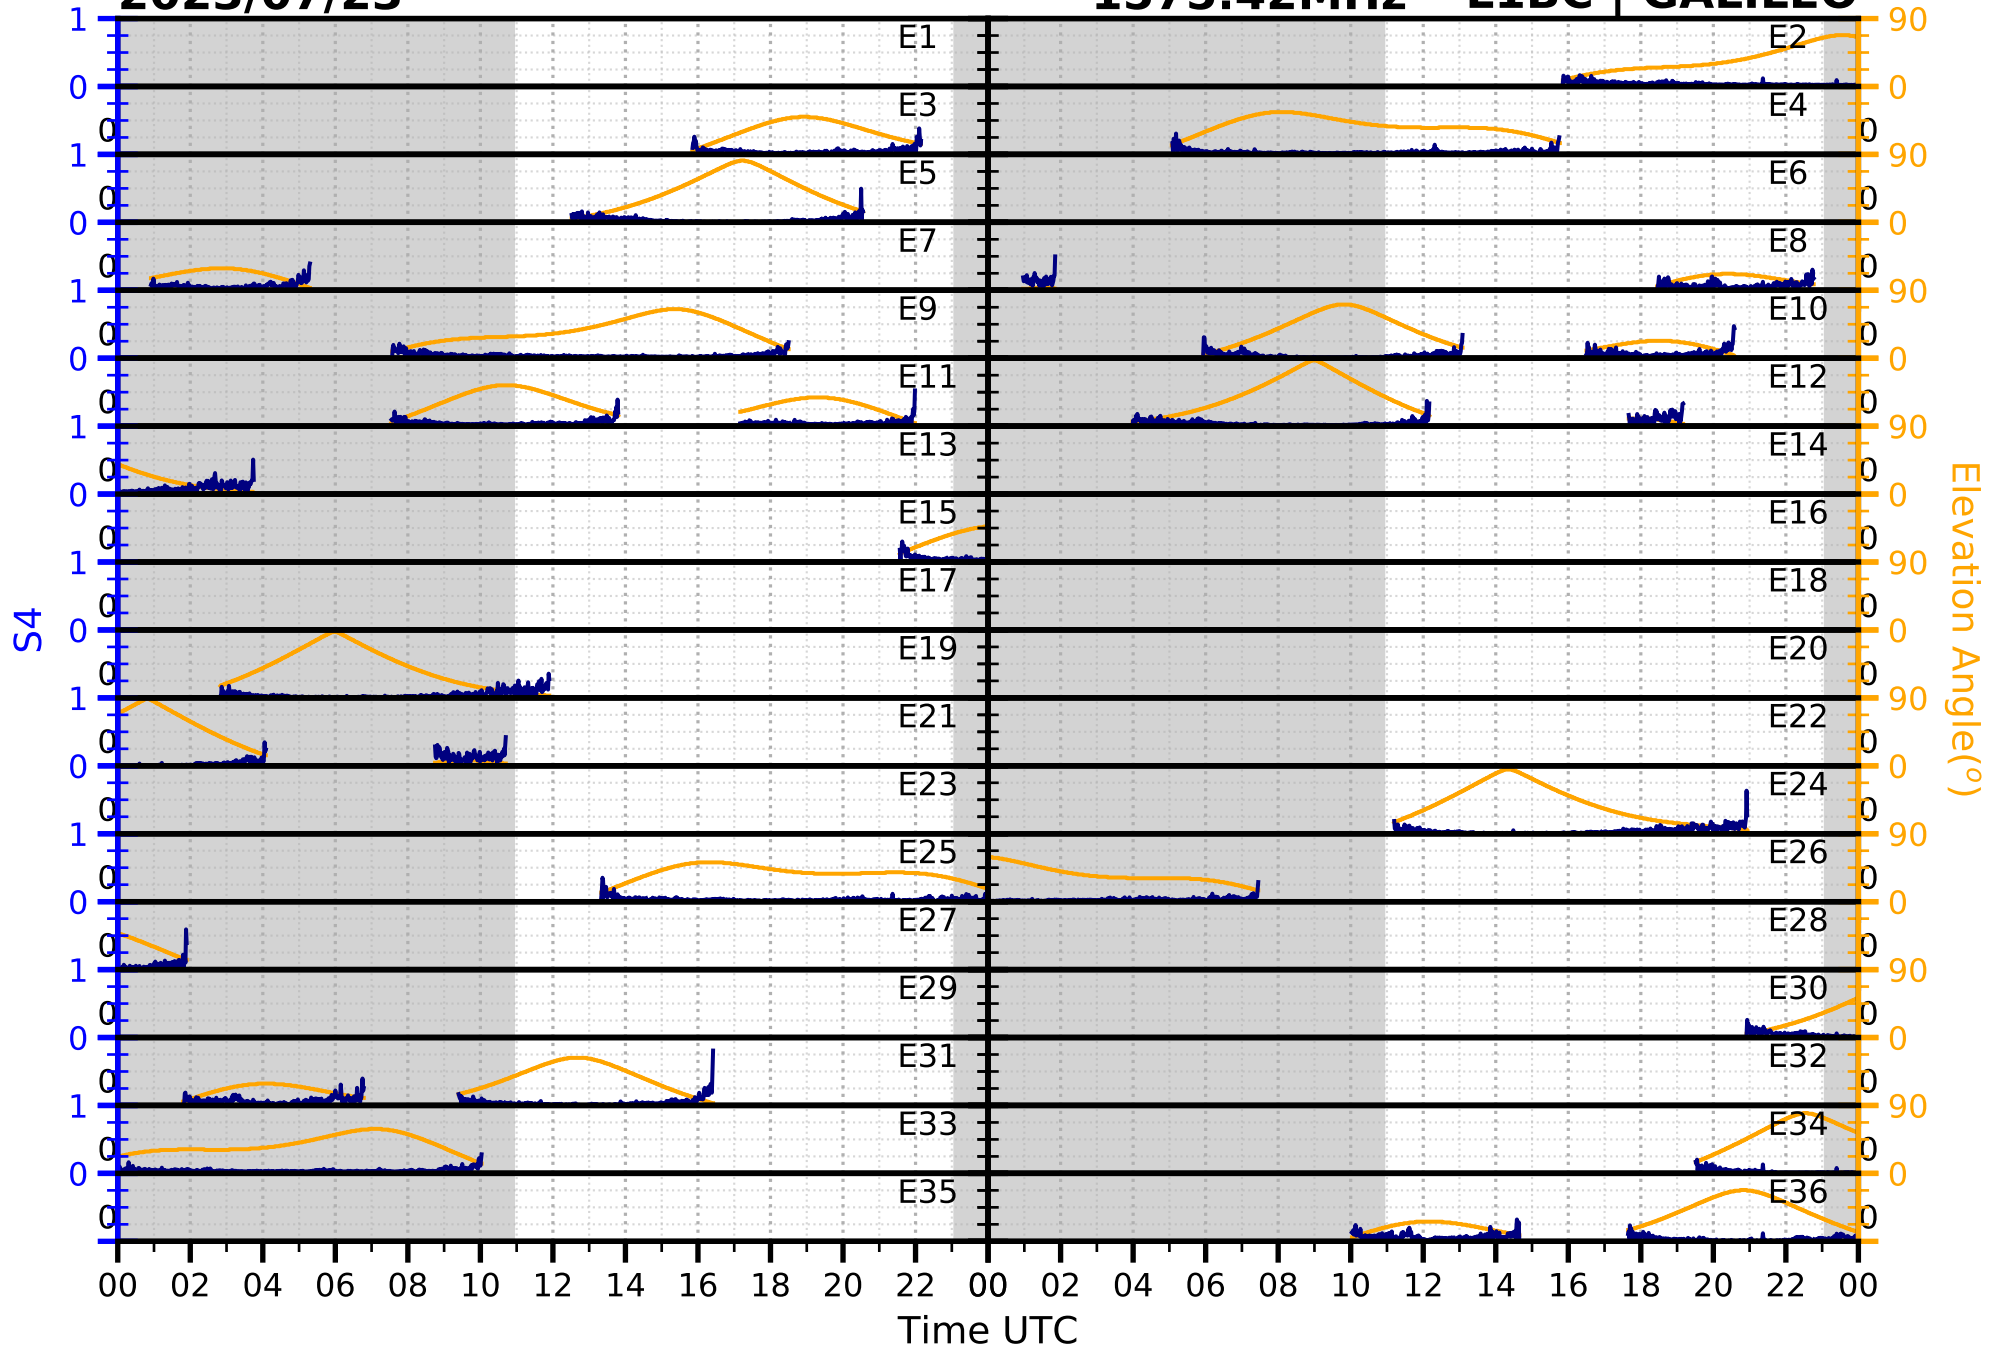

2023/07/23

S4

1575.42MHz

L1CA | GPS

2023/07/23

S4

1575.42MHz

L1BC | GALILEO

2023/07/23

S4

1602MHz

L1CA | GLONASS