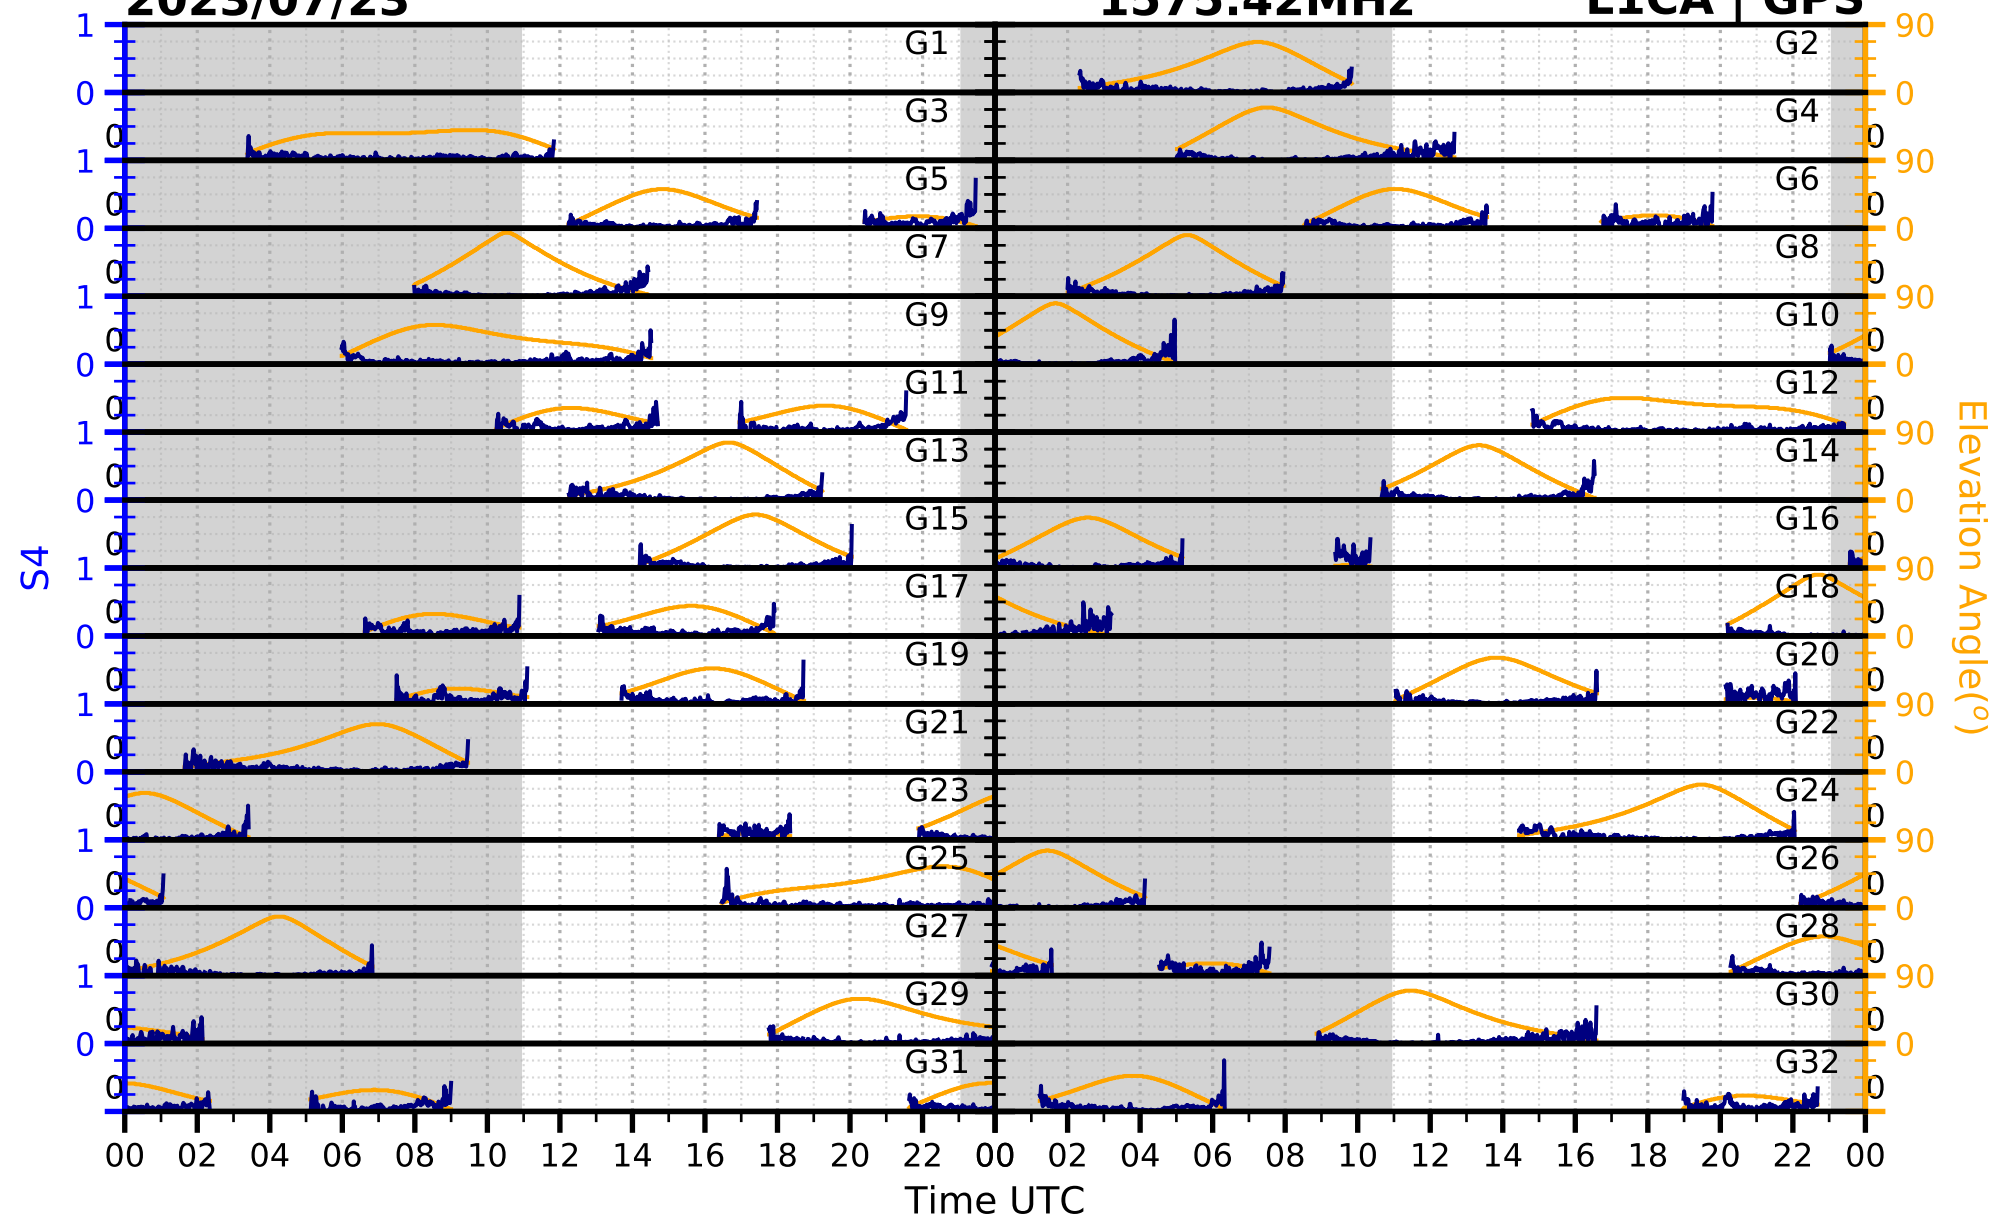

2023/07/23

S4

1575.42MHz

L1CA | GPS

2023/07/23

S4

1575.42MHz

L1BC | GALILEO

2023/07/23

S4

1602MHz

L1CA | GLONASS