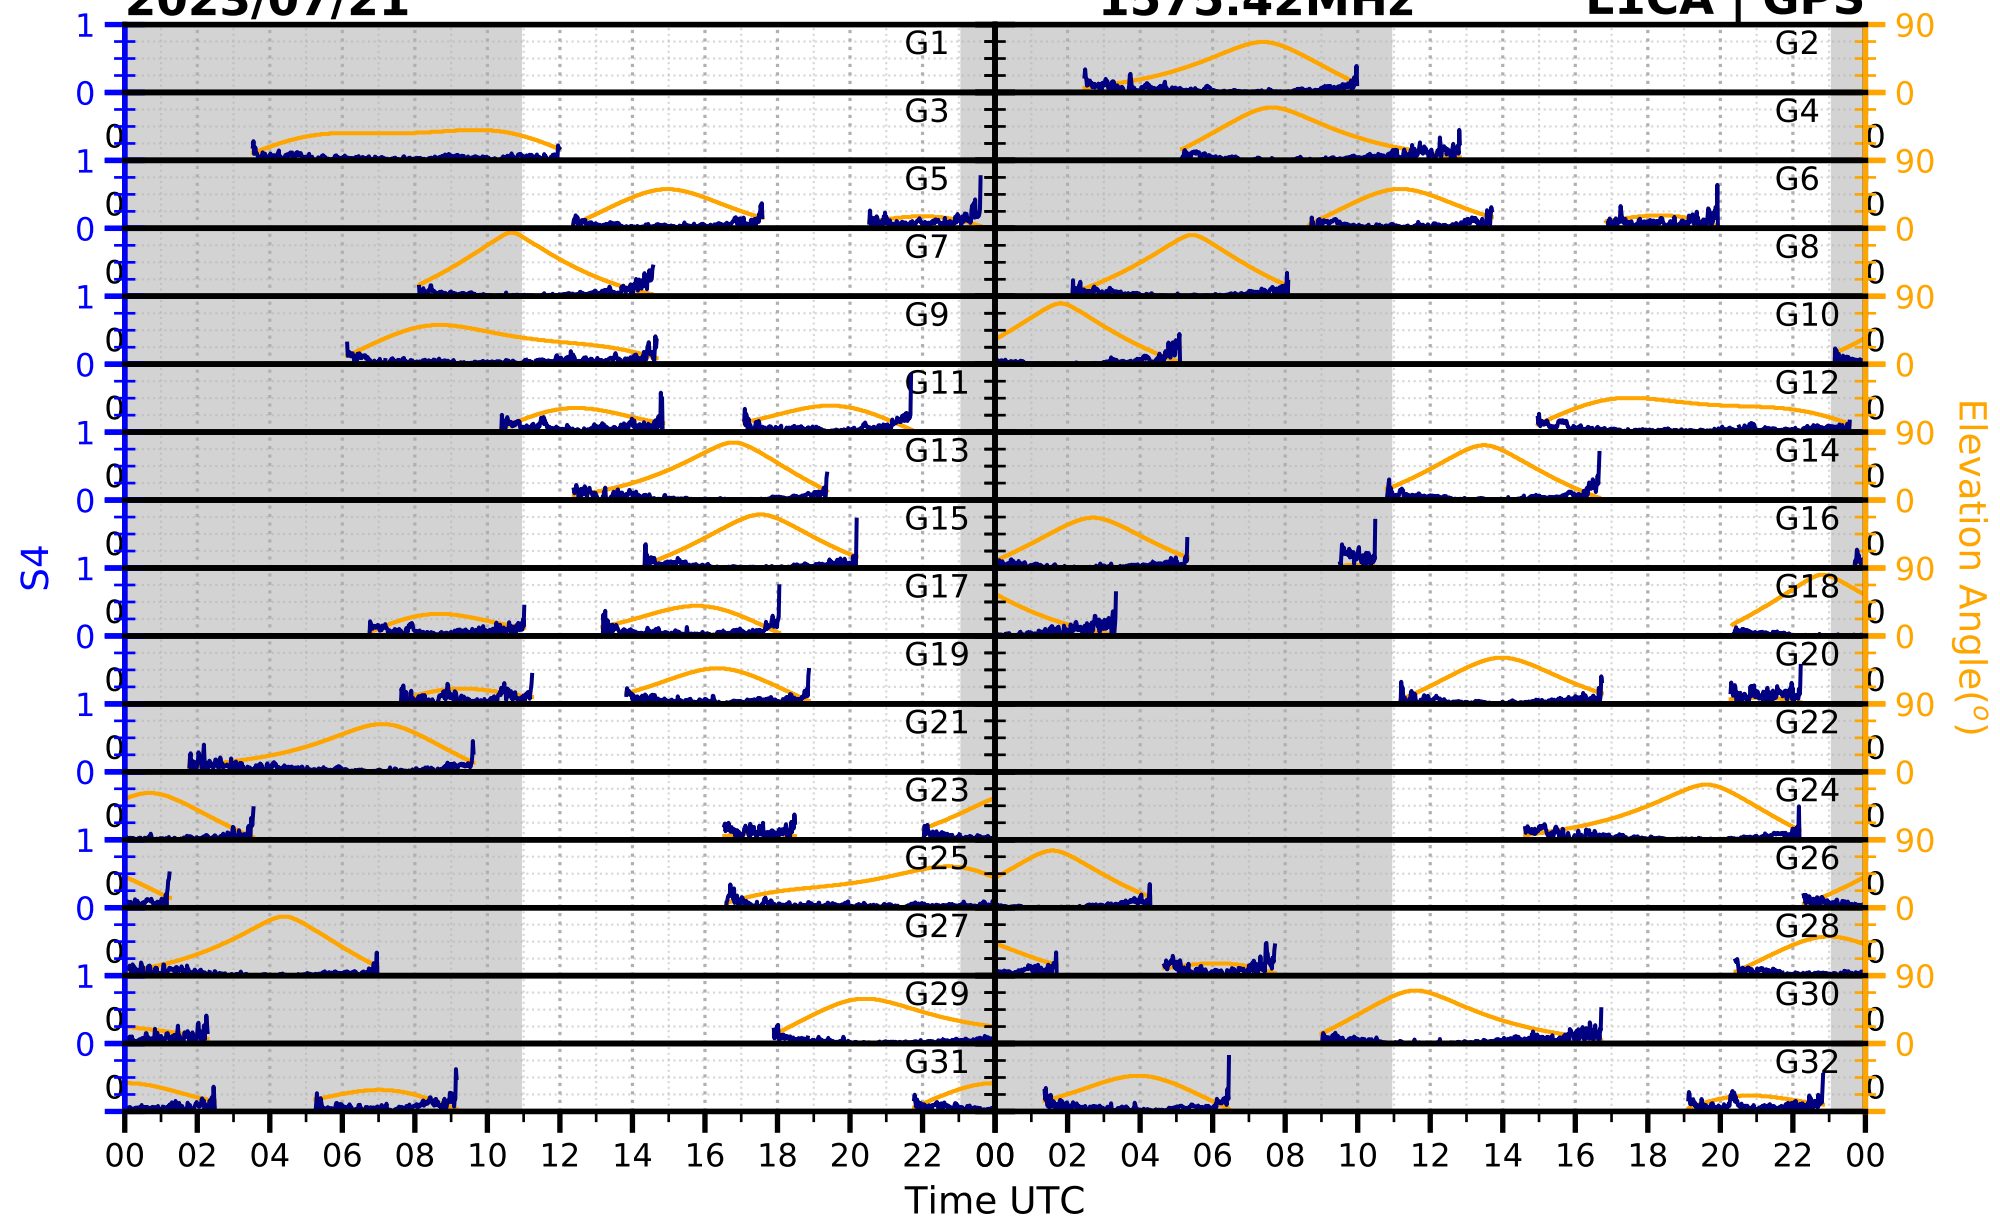

2023/07/21

S4

1575.42MHz

L1CA | GPS

2023/07/21

S4

1575.42MHz

L1BC | GALILEO

2023/07/21

S4

1602MHz

L1CA | GLONASS