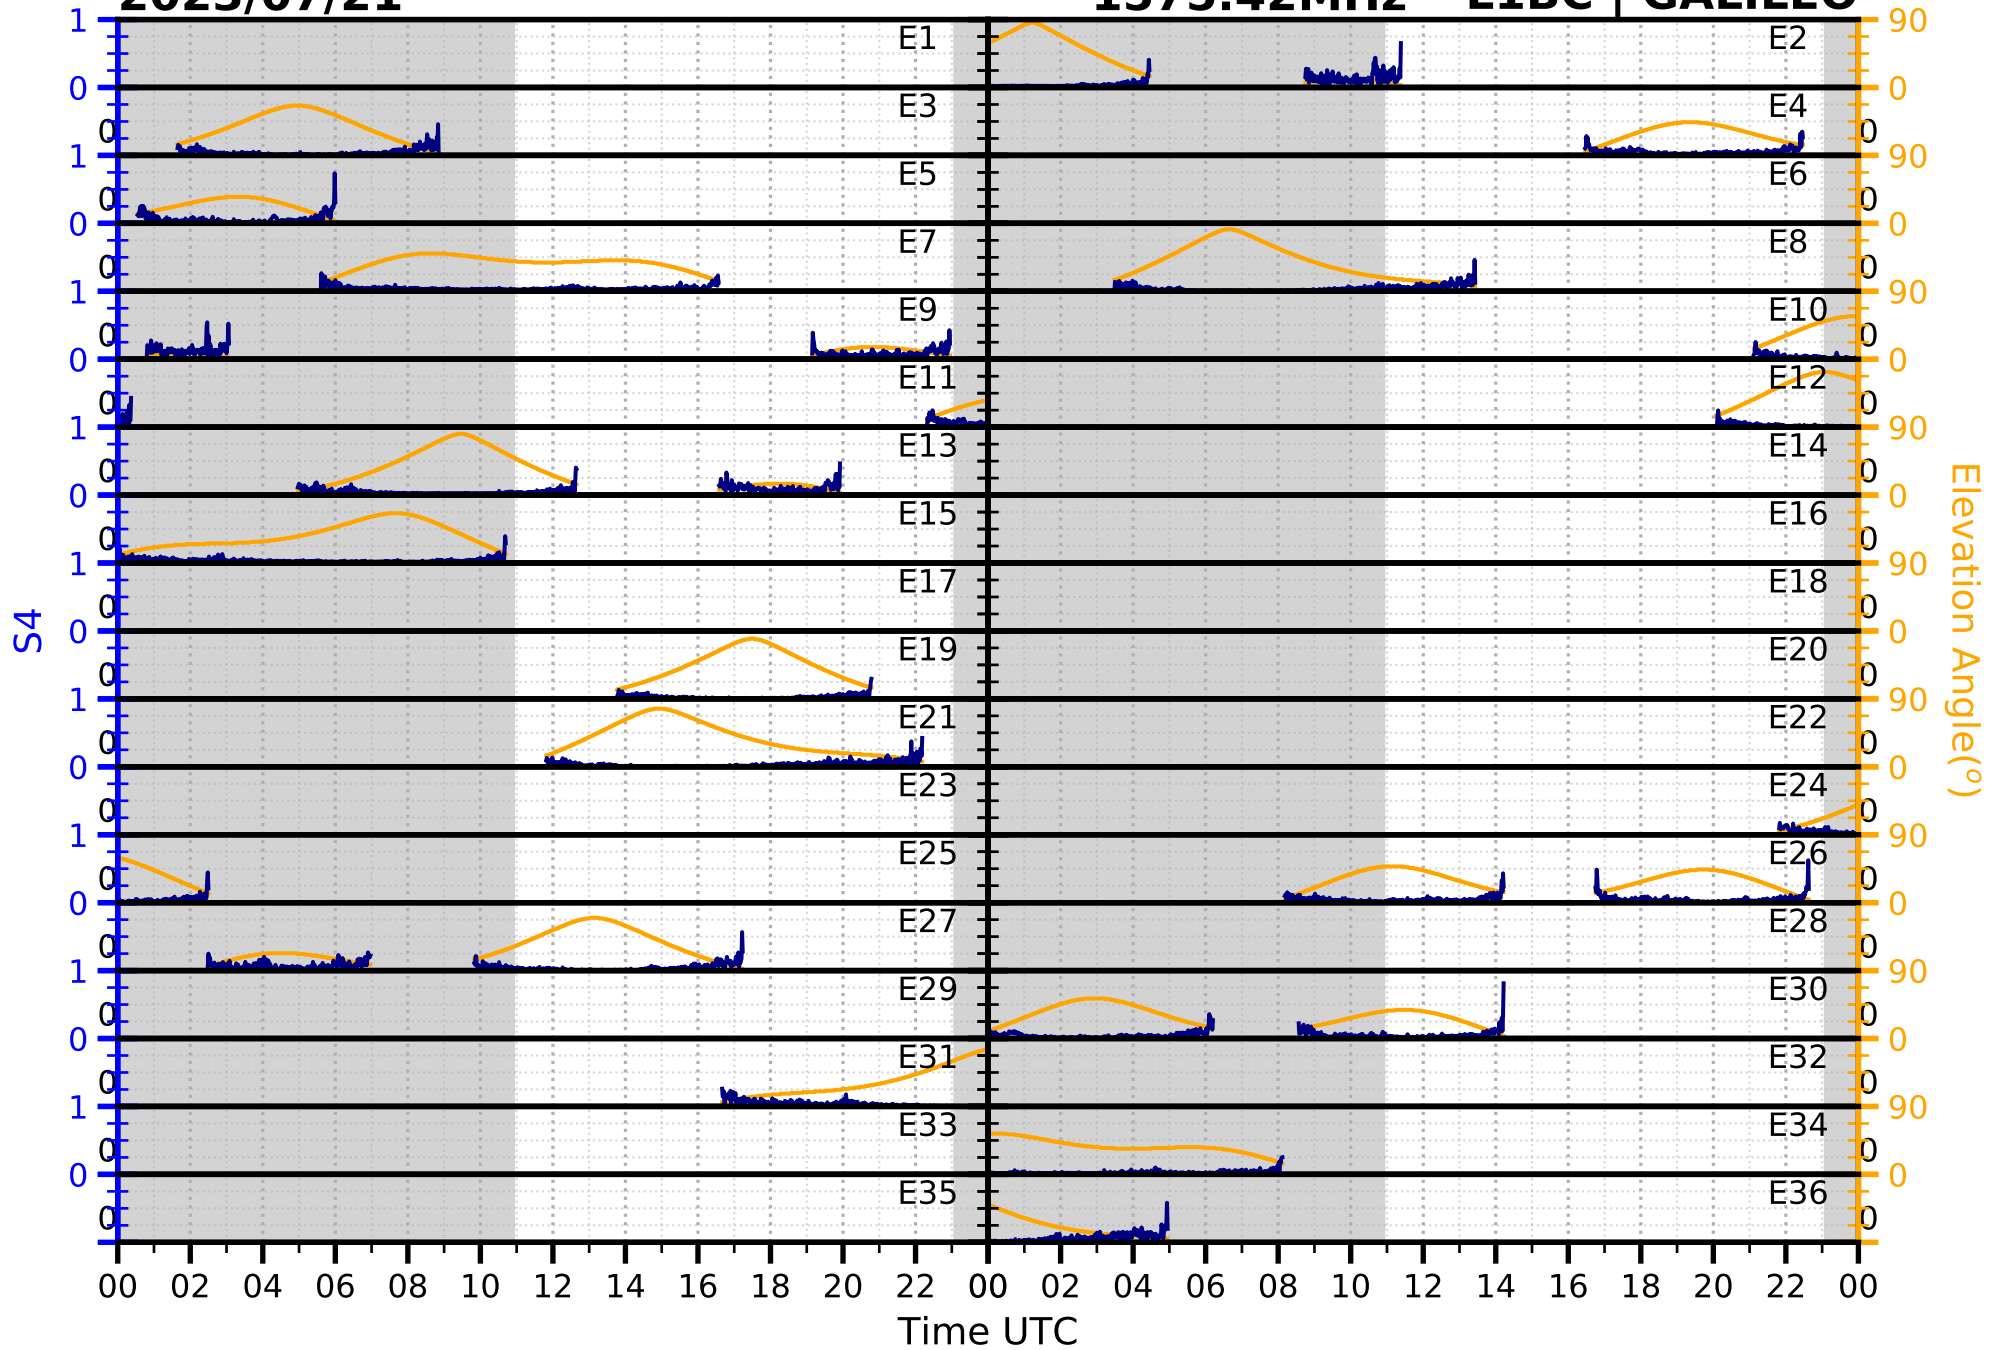

2023/07/21

S4

1575.42MHz

L1CA | GPS

2023/07/21

S4

1575.42MHz

L1BC | GALILEO

2023/07/21

S4

1602MHz

L1CA | GLONASS