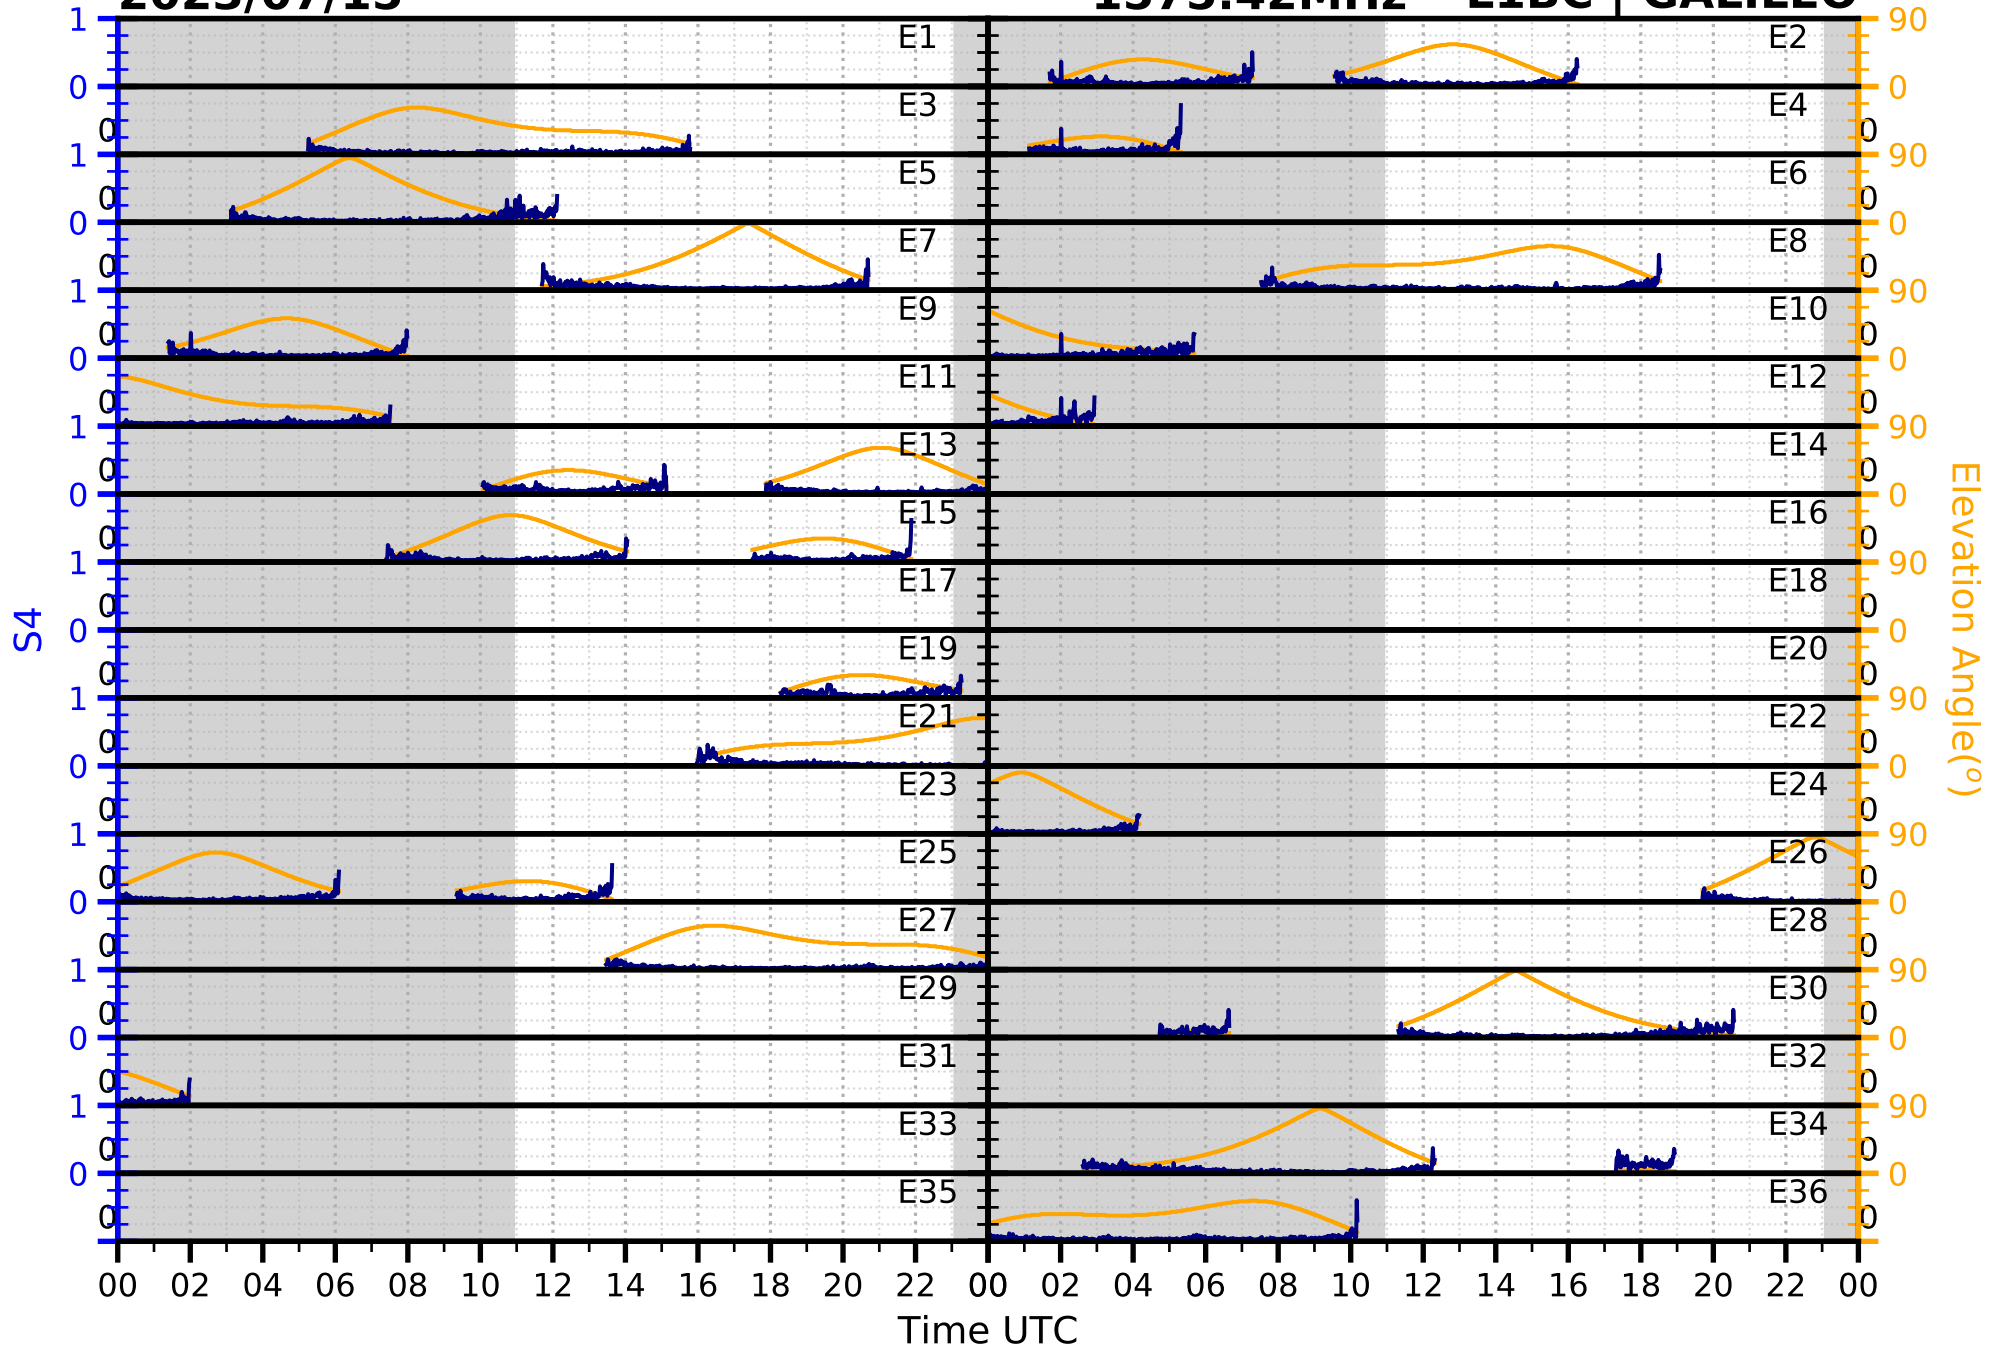

2023/07/15

S4

1575.42MHz

L1CA | GPS

2023/07/15

S4

1575.42MHz

L1BC | GALILEO

2023/07/15

S4

1602MHz

L1CA | GLONASS