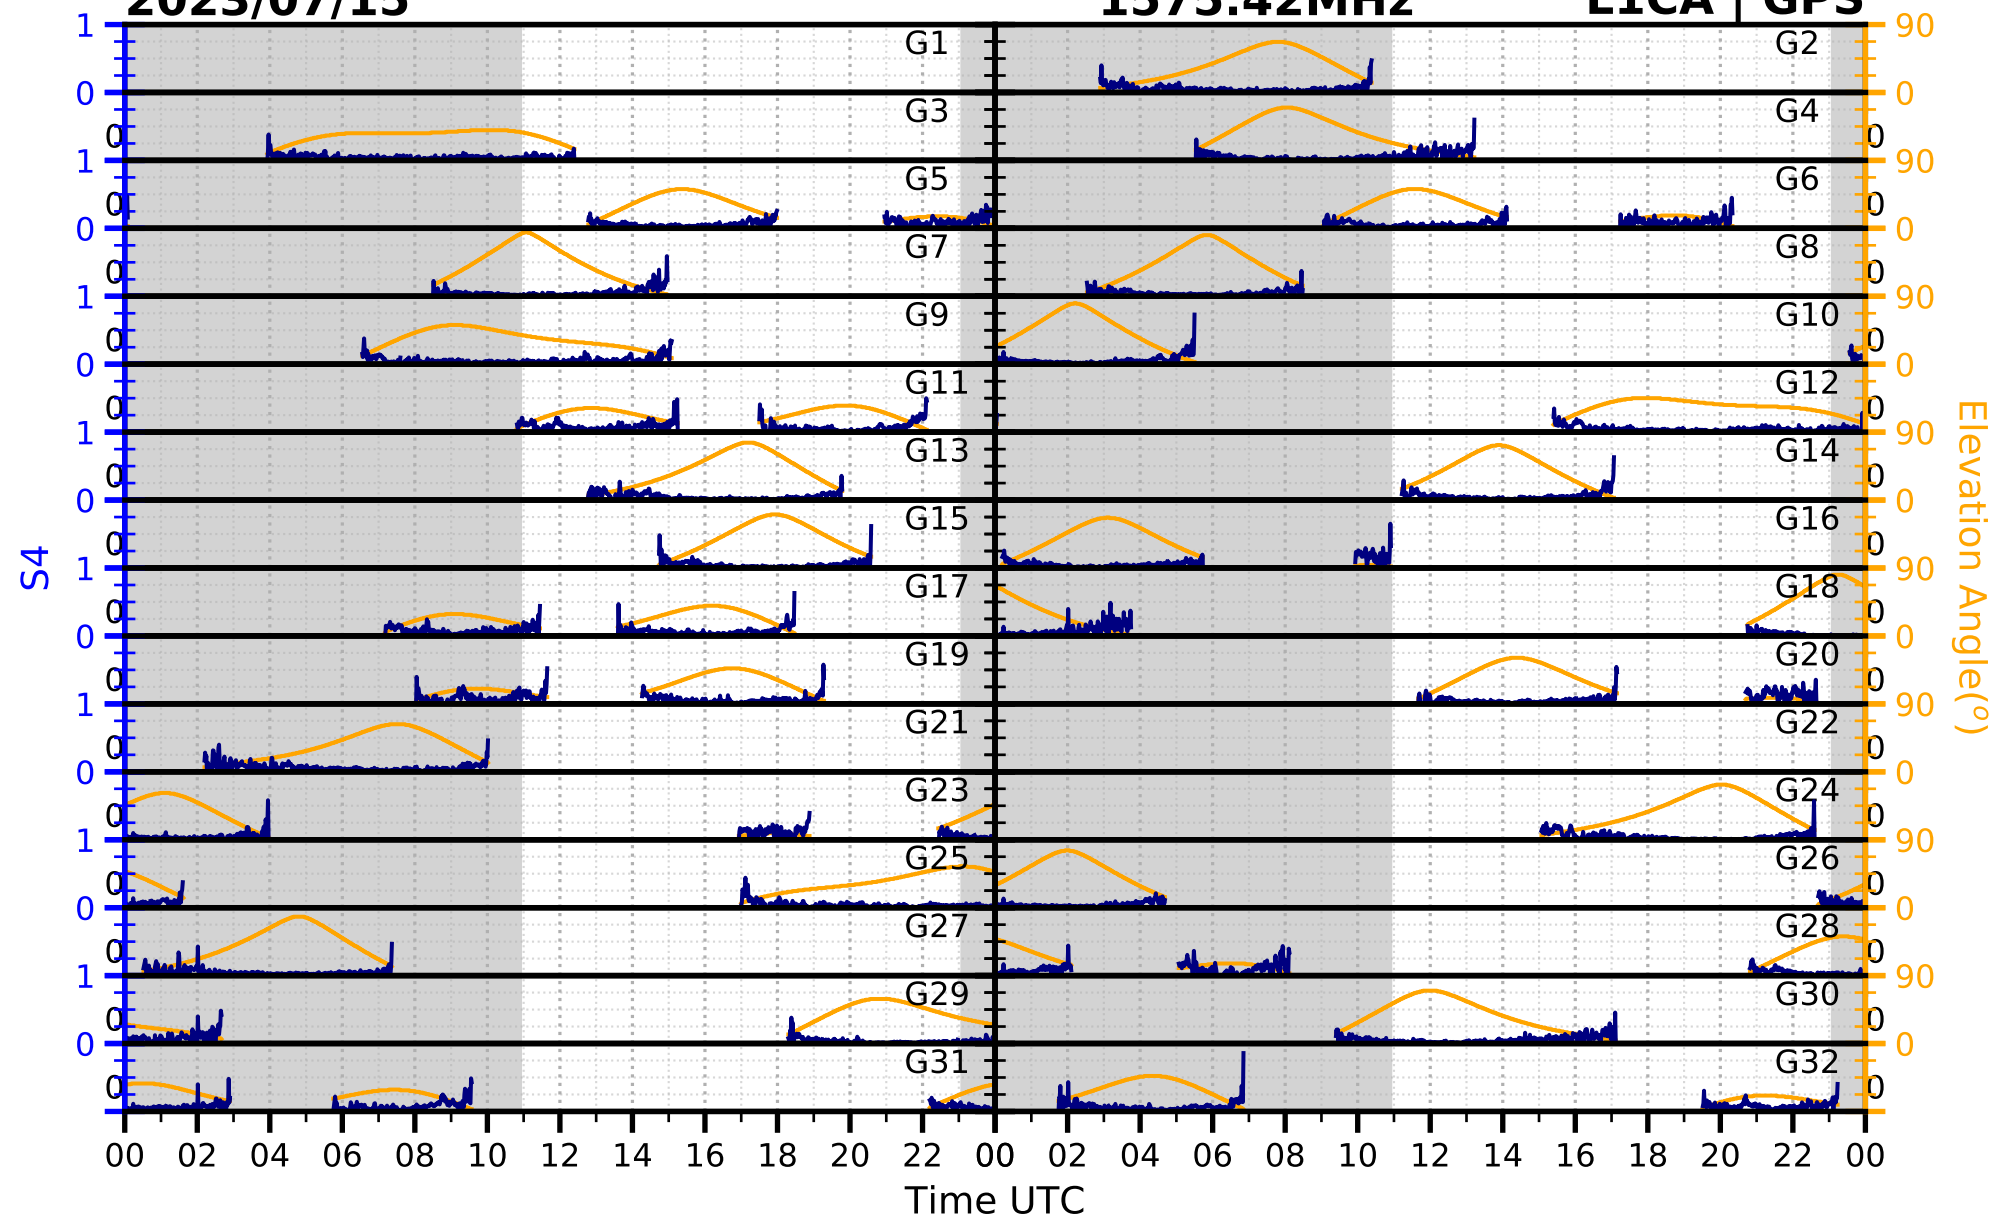

2023/07/15

S4

1575.42MHz

L1CA | GPS

2023/07/15

S4

1575.42MHz

L1BC | GALILEO

2023/07/15

S4

1602MHz

L1CA | GLONASS